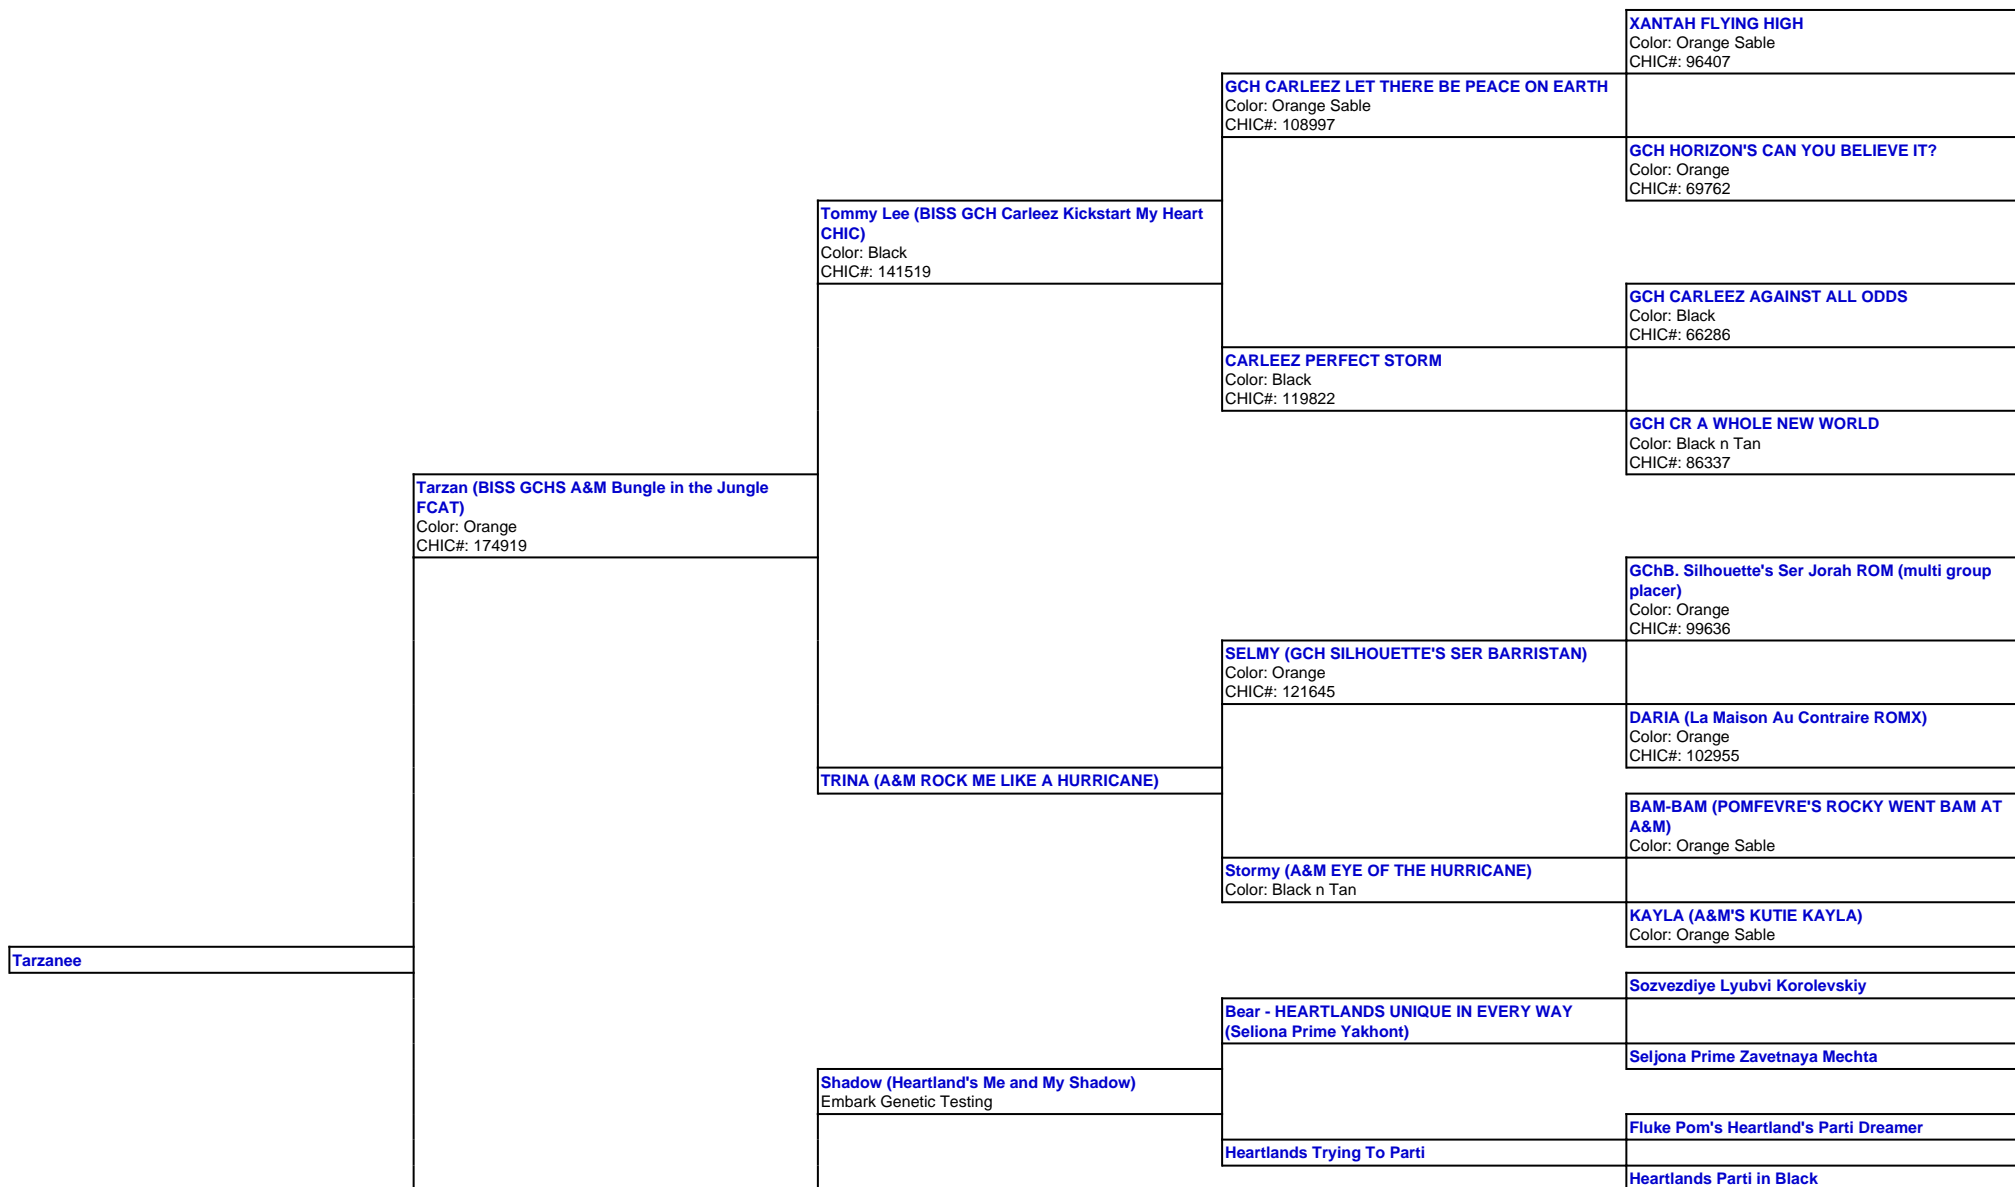

For a more detailed version of this pedigree:
<https://www.magixzpoms.com/profile/tarzanee>

Pedigree For:
 Tarzanee

Aneesa (Magix'z Shot in the Dark CHIC)
Daughter of Shadow Heartland's Me & My Shadow &
Bianca Magix'z Small Town Girl
Color: Black n Tan
CHIC#: 208634

Bianca (Magix'z Small Town Girl)
Daughter of Mufasa ICH Magix's Hakuna Matata CGC
& Rumour Magix'z Go your Own Way
Color: Black n Tan
CHIC#: 171241

Mufasa (Magix'z Hakuna Matata ICH CGC)
Color: Merle n Tan