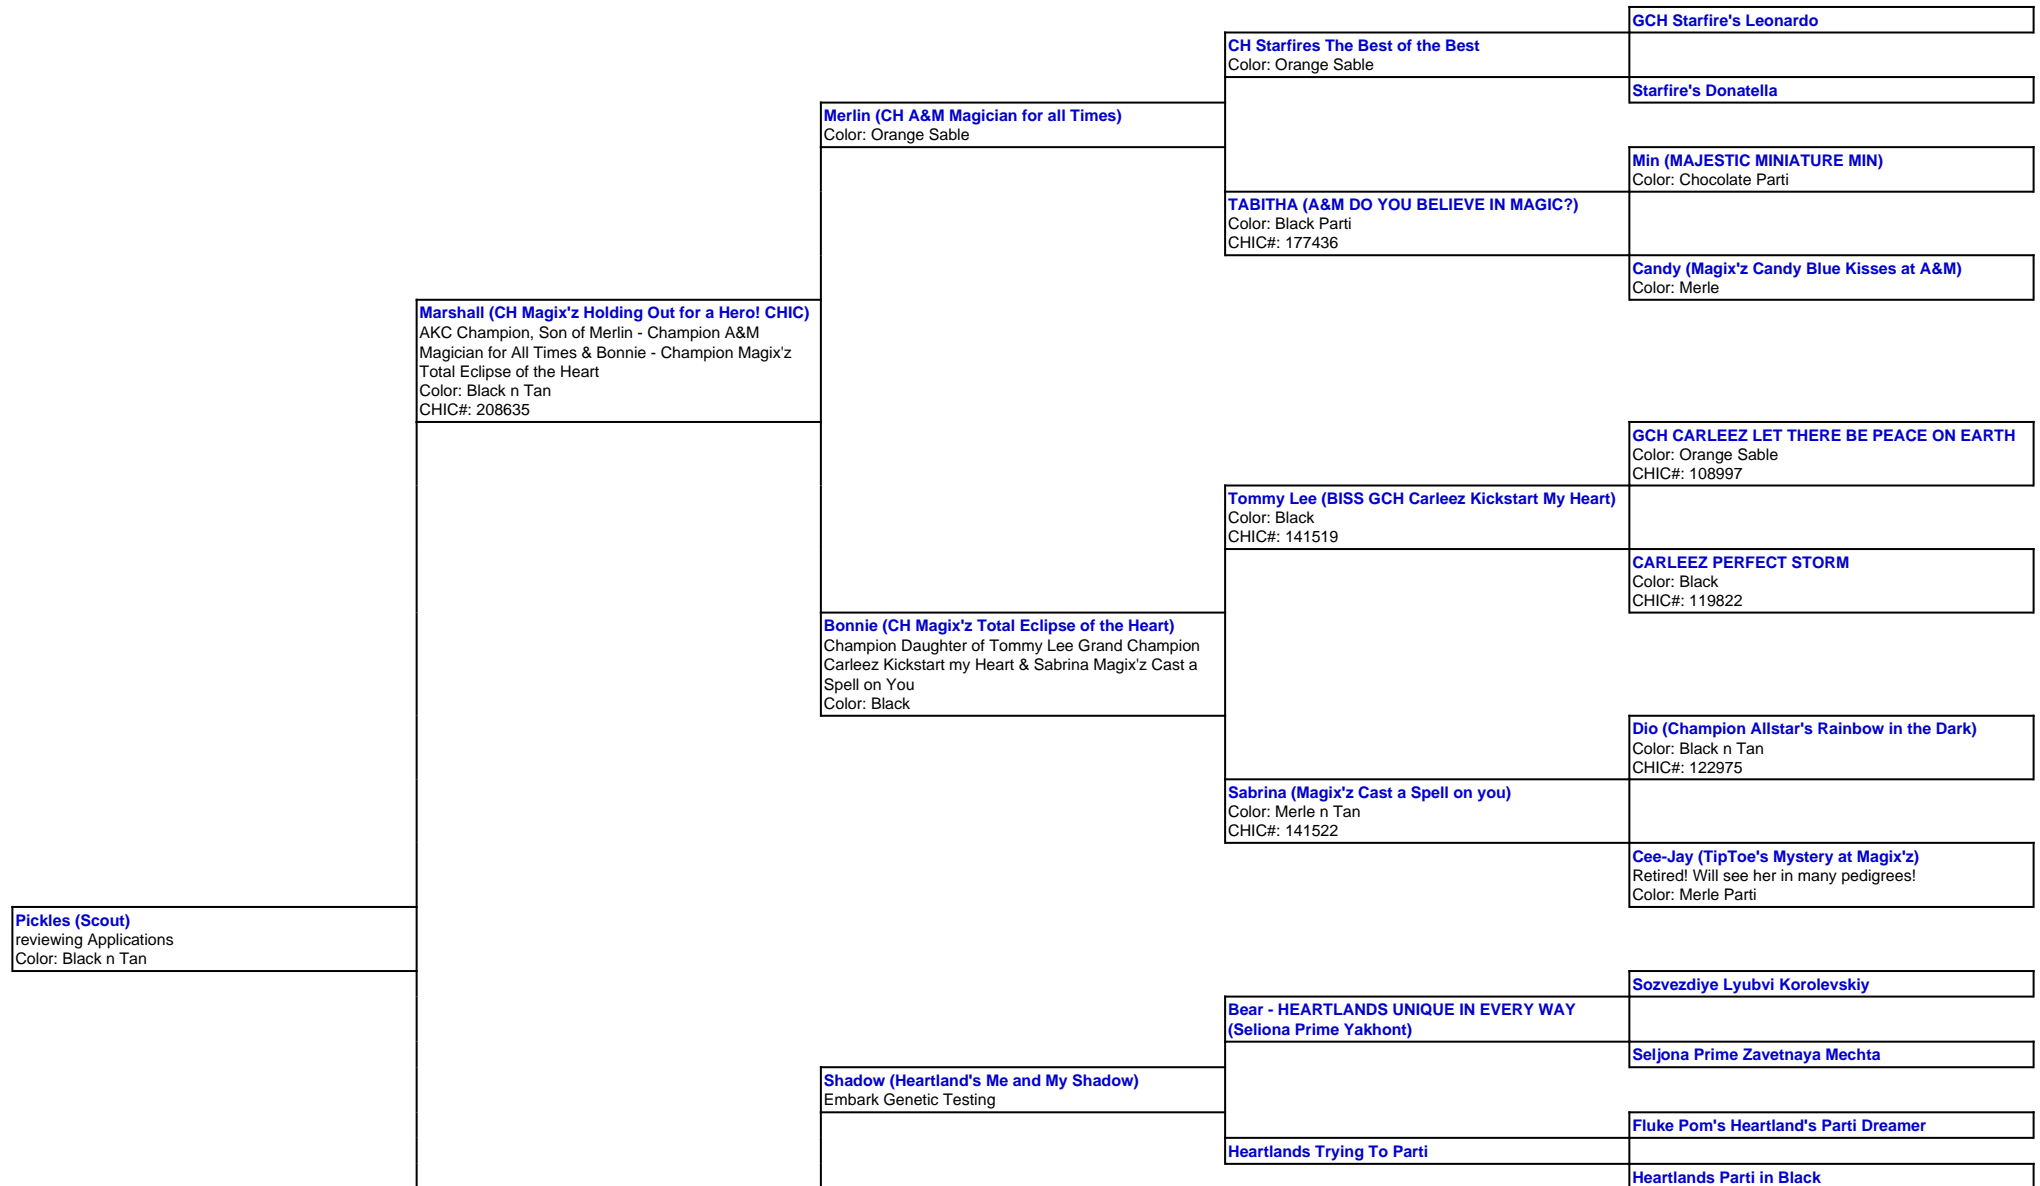

For a more detailed version of this pedigree:

<https://www.magixzpoms.com/profile/scout>

Pedigree For:
Pickles (Scout)
reviewing Applications

Aneesa (Magix'z Shot in the Dark CHIC)
Daughter of Shadow Heartland's Me & My Shadow &
Bianca Magix'z Small Town Girl
Color: Black n Tan
CHIC#: 208634

Bianca (Magix'z Small Town Girl)
Daughter of Mufasa ICH Magix's Hakuna Matata CGC
& Rumour Magix'z Go your Own Way
Color: Black n Tan
CHIC#: 171241

Mufasa (Magix'z Hakuna Matata ICH CGC)
Color: Merle n Tan