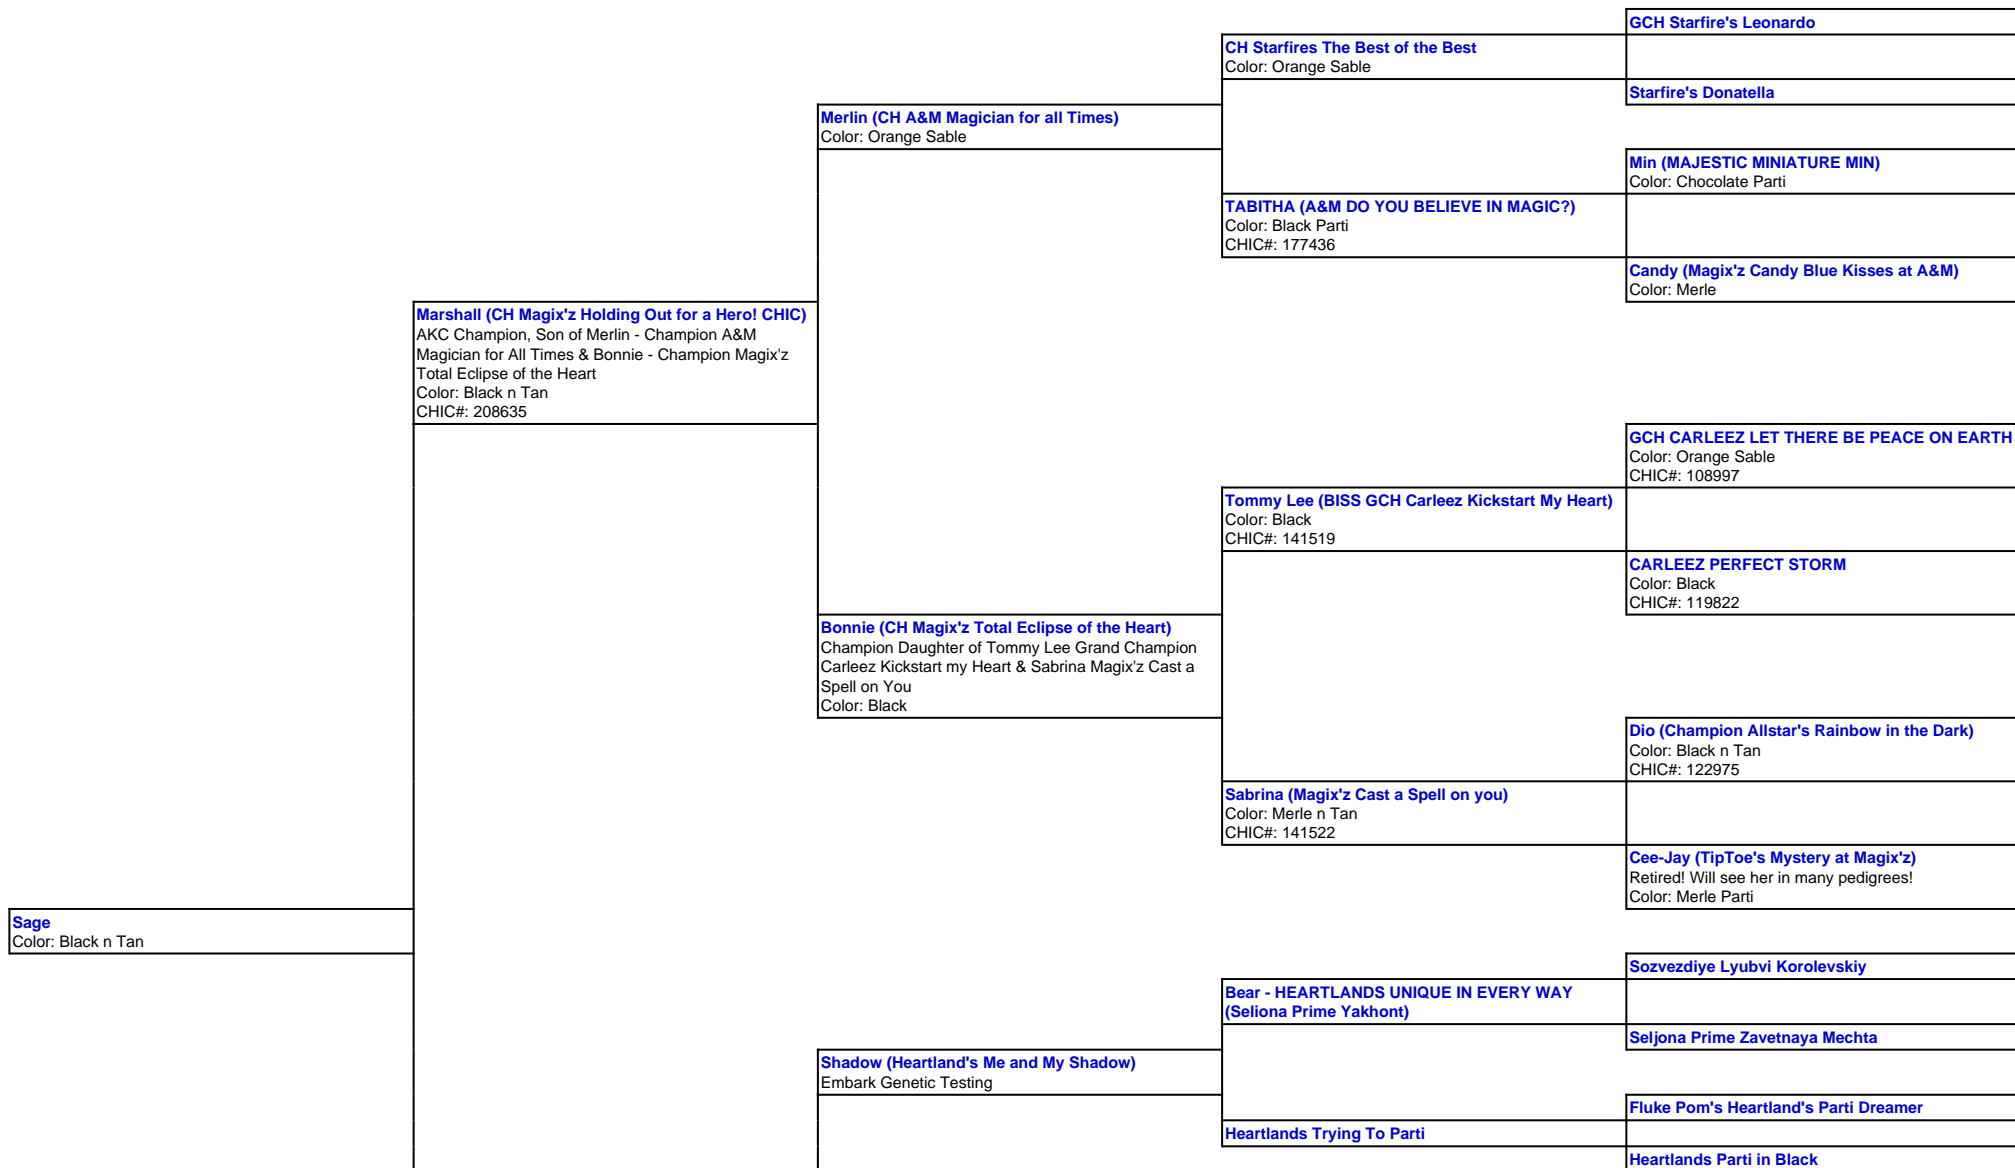

For a more detailed version of this pedigree:

<https://www.magixzpoms.com/profile/sage>

Pedigree For:

Sage

Aneesa (Magix'z Shot in the Dark CHIC)
Daughter of Shadow Heartland's Me & My Shadow &
Bianca Magix'z Small Town Girl
Color: Black n Tan
CHIC#: 208634

Bianca (Magix'z Small Town Girl)
Daughter of Mufasa ICH Magix's Hakuna Matata CGC
& Rumour Magix'z Go your Own Way
Color: Black n Tan
CHIC#: 171241

Mufasa (Magix'z Hakuna Matata ICH CGC)
Color: Merle n Tan