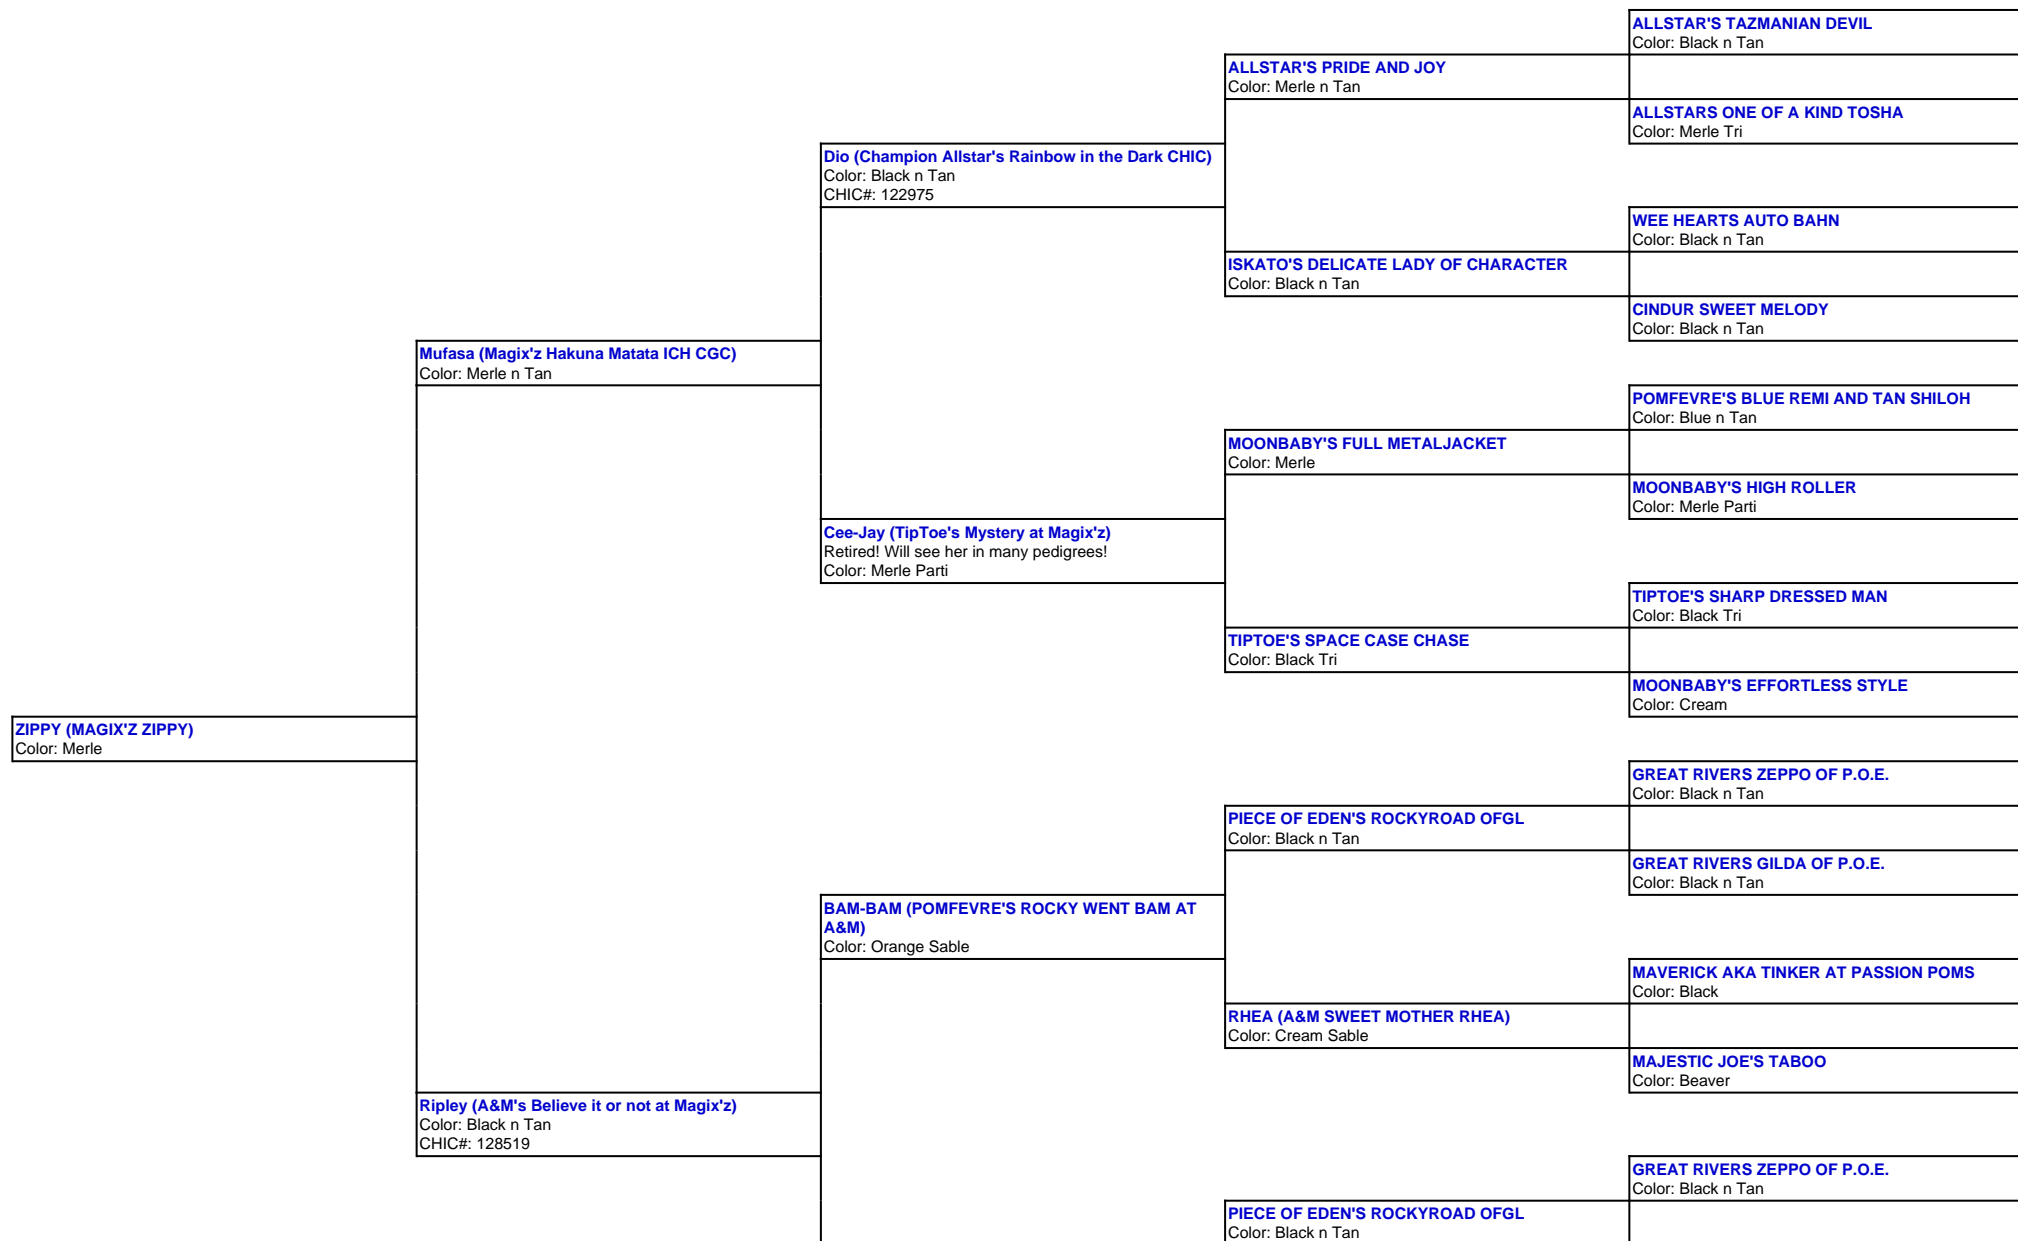

For a more detailed version of this pedigree:
<https://www.magixzpoms.com/profile/magixz-zippy>

Pedigree For:
 ZIPPY (MAGIX'Z ZIPPY)

KAYLA (A&M'S KUTIE KAYLA)
Color: Orange Sable

GREAT RIVERS GILDA OF P.O.E.
Color: Black n Tan

TIME BANDIT
Color: Black

ENNA (ANGELIC NOBLE ENNA)
Color: Sable

ROYCES LITTLE CRICKET CASSIE
Color: Black Parti