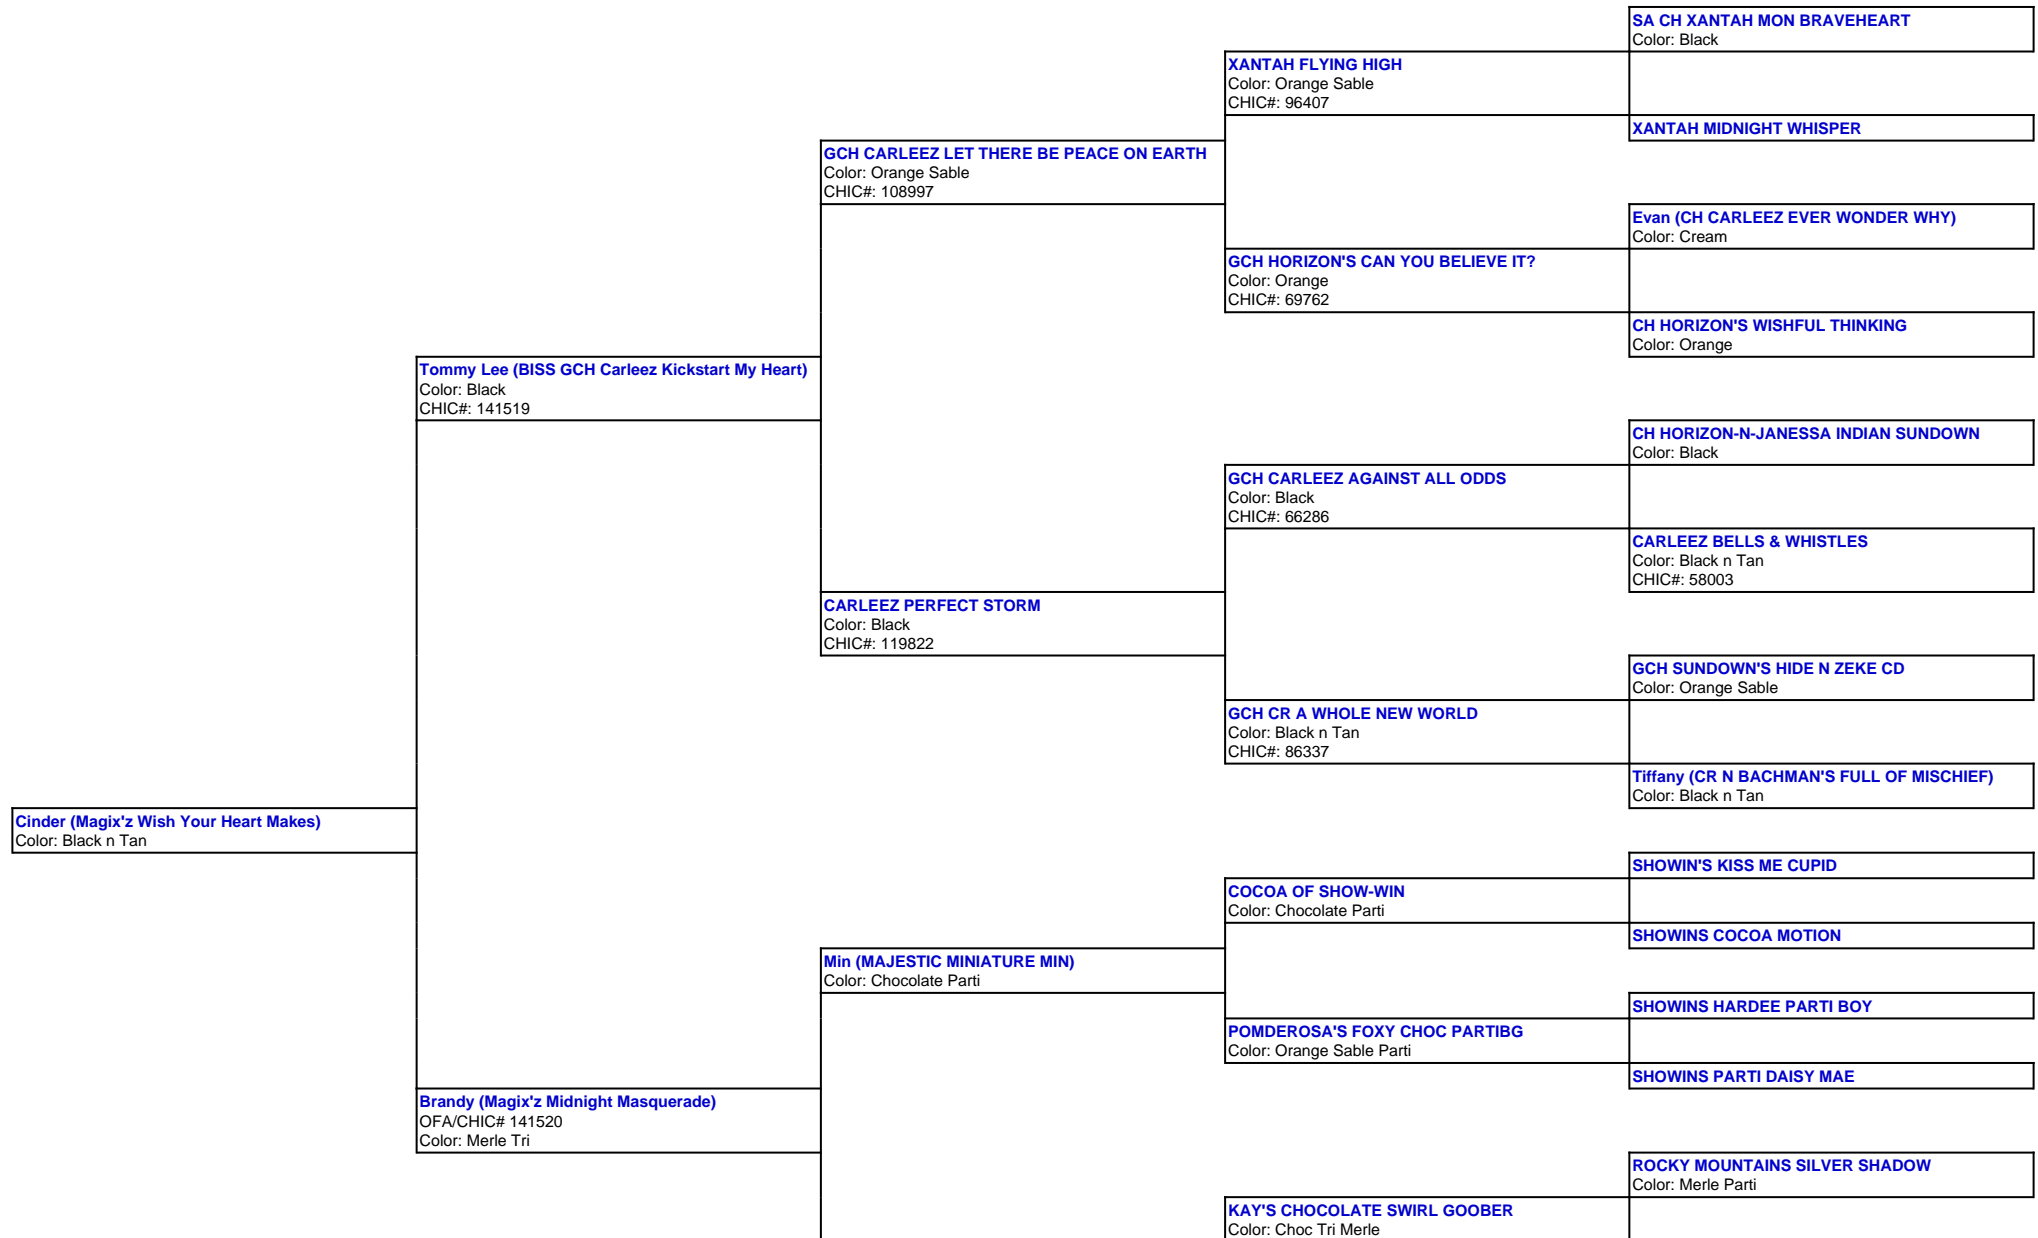

For a more detailed version of this pedigree:

<https://www.magixzpoms.com/profile/magixz-wish-your-heart-makes>

Pedigree For:
Cinder (Magix'z Wish Your Heart Makes)

A-Patch-ee (Magix'z Fallen Angel)
Color: Choc Merle Tri - Tweed

HERSHEY KISSES VI
Color: Chocolate Mismatch

PRINCESS TASSIE
Color: Black n Tan

CHOC BIG DADDY WALTER FRANKLIN
Color: CHOCOLATE

ASHLEY GABRIELLE'S HOLLYWOOD STAR
Color: Black Mismatch