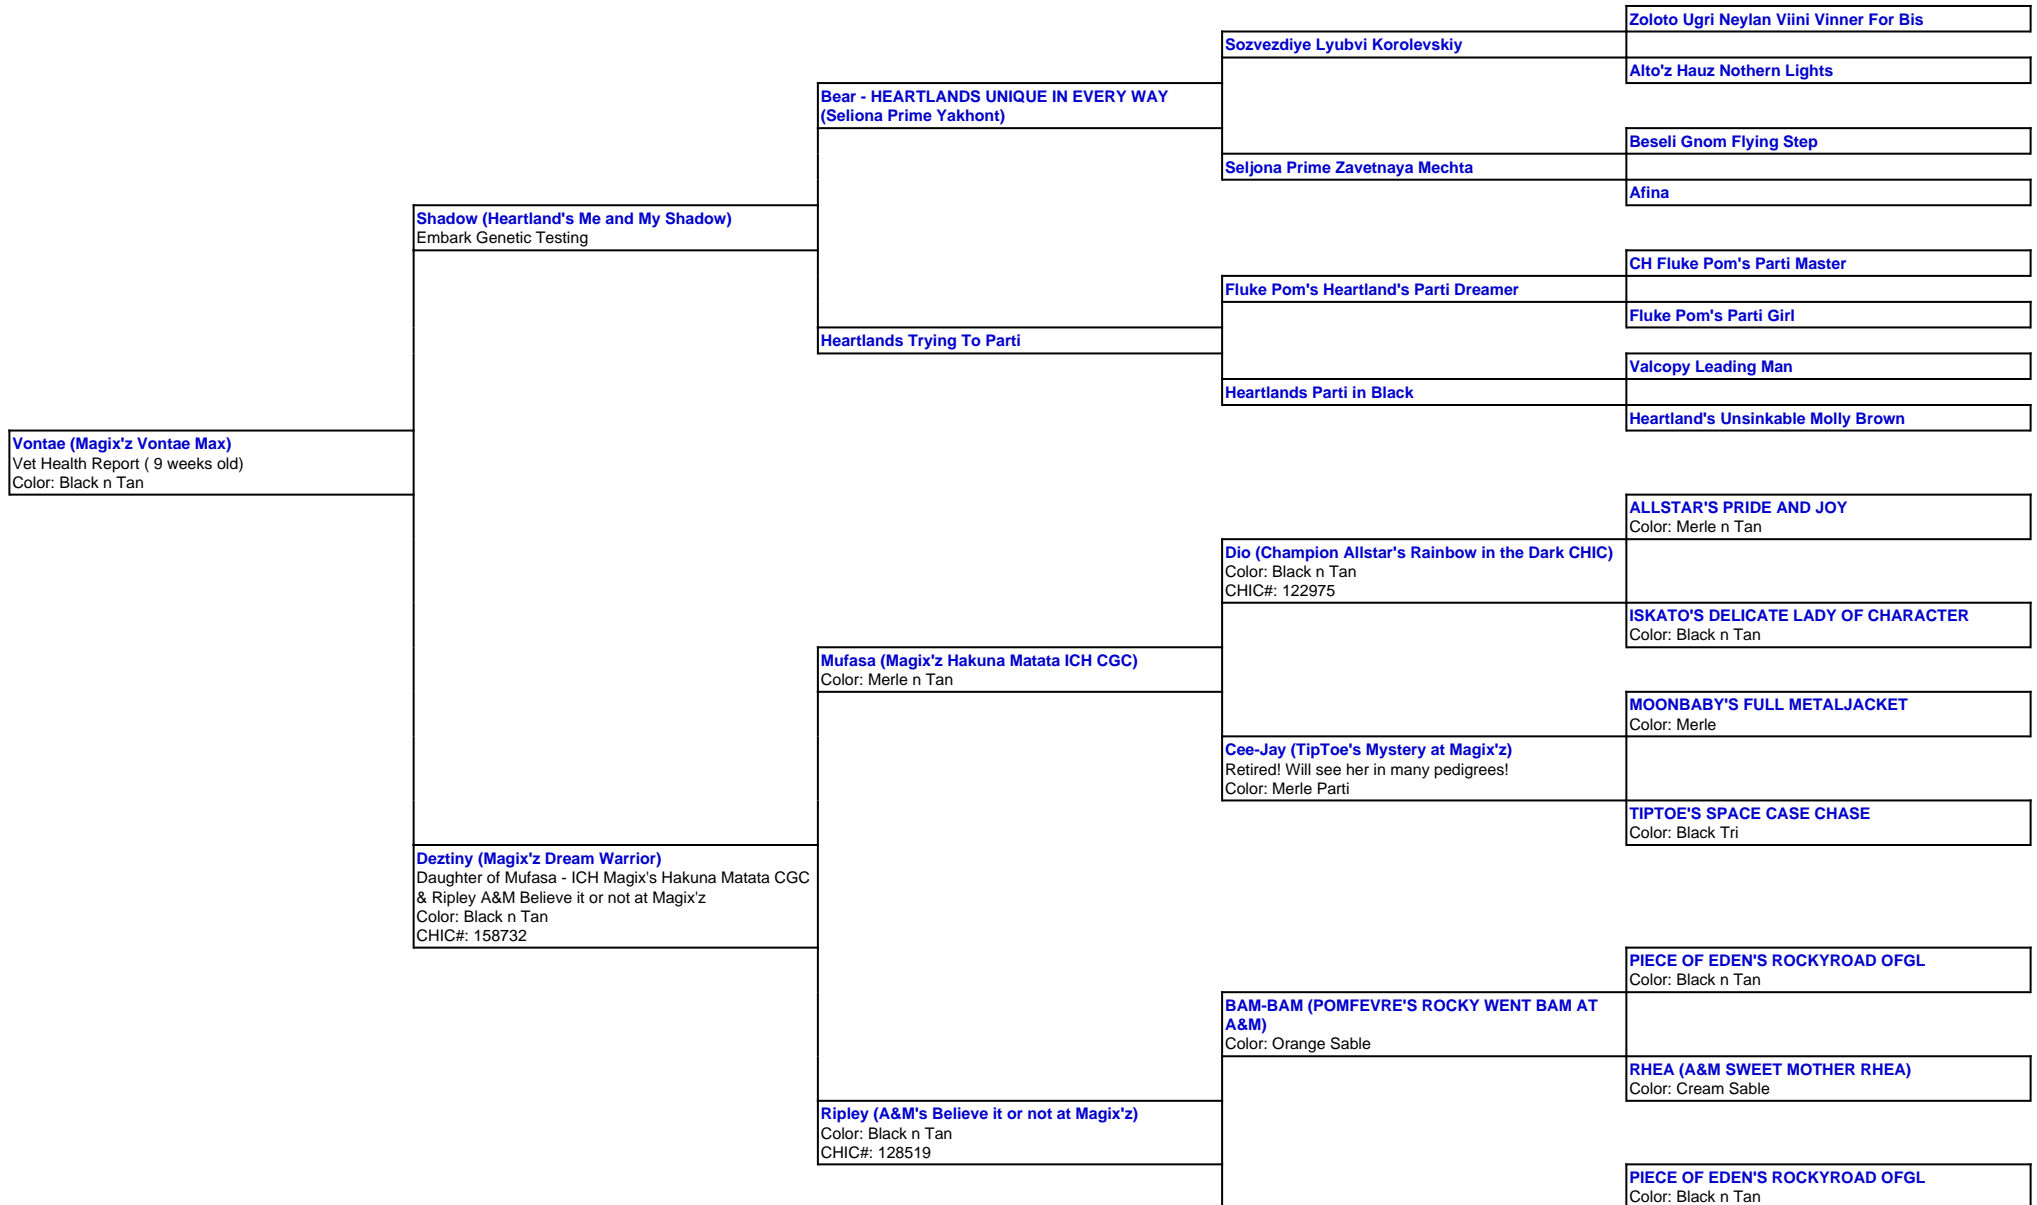

For a more detailed version of this pedigree:
<https://www.magixzpoms.com/profile/magixz-vontae-max>

Pedigree For:
 Vontae (Magix'z Vontae Max)

KAYLA (A&M'S KUTIE KAYLA)
Color: Orange Sable

ENNA (ANGELIC NOBLE ENNA)
Color: Sable