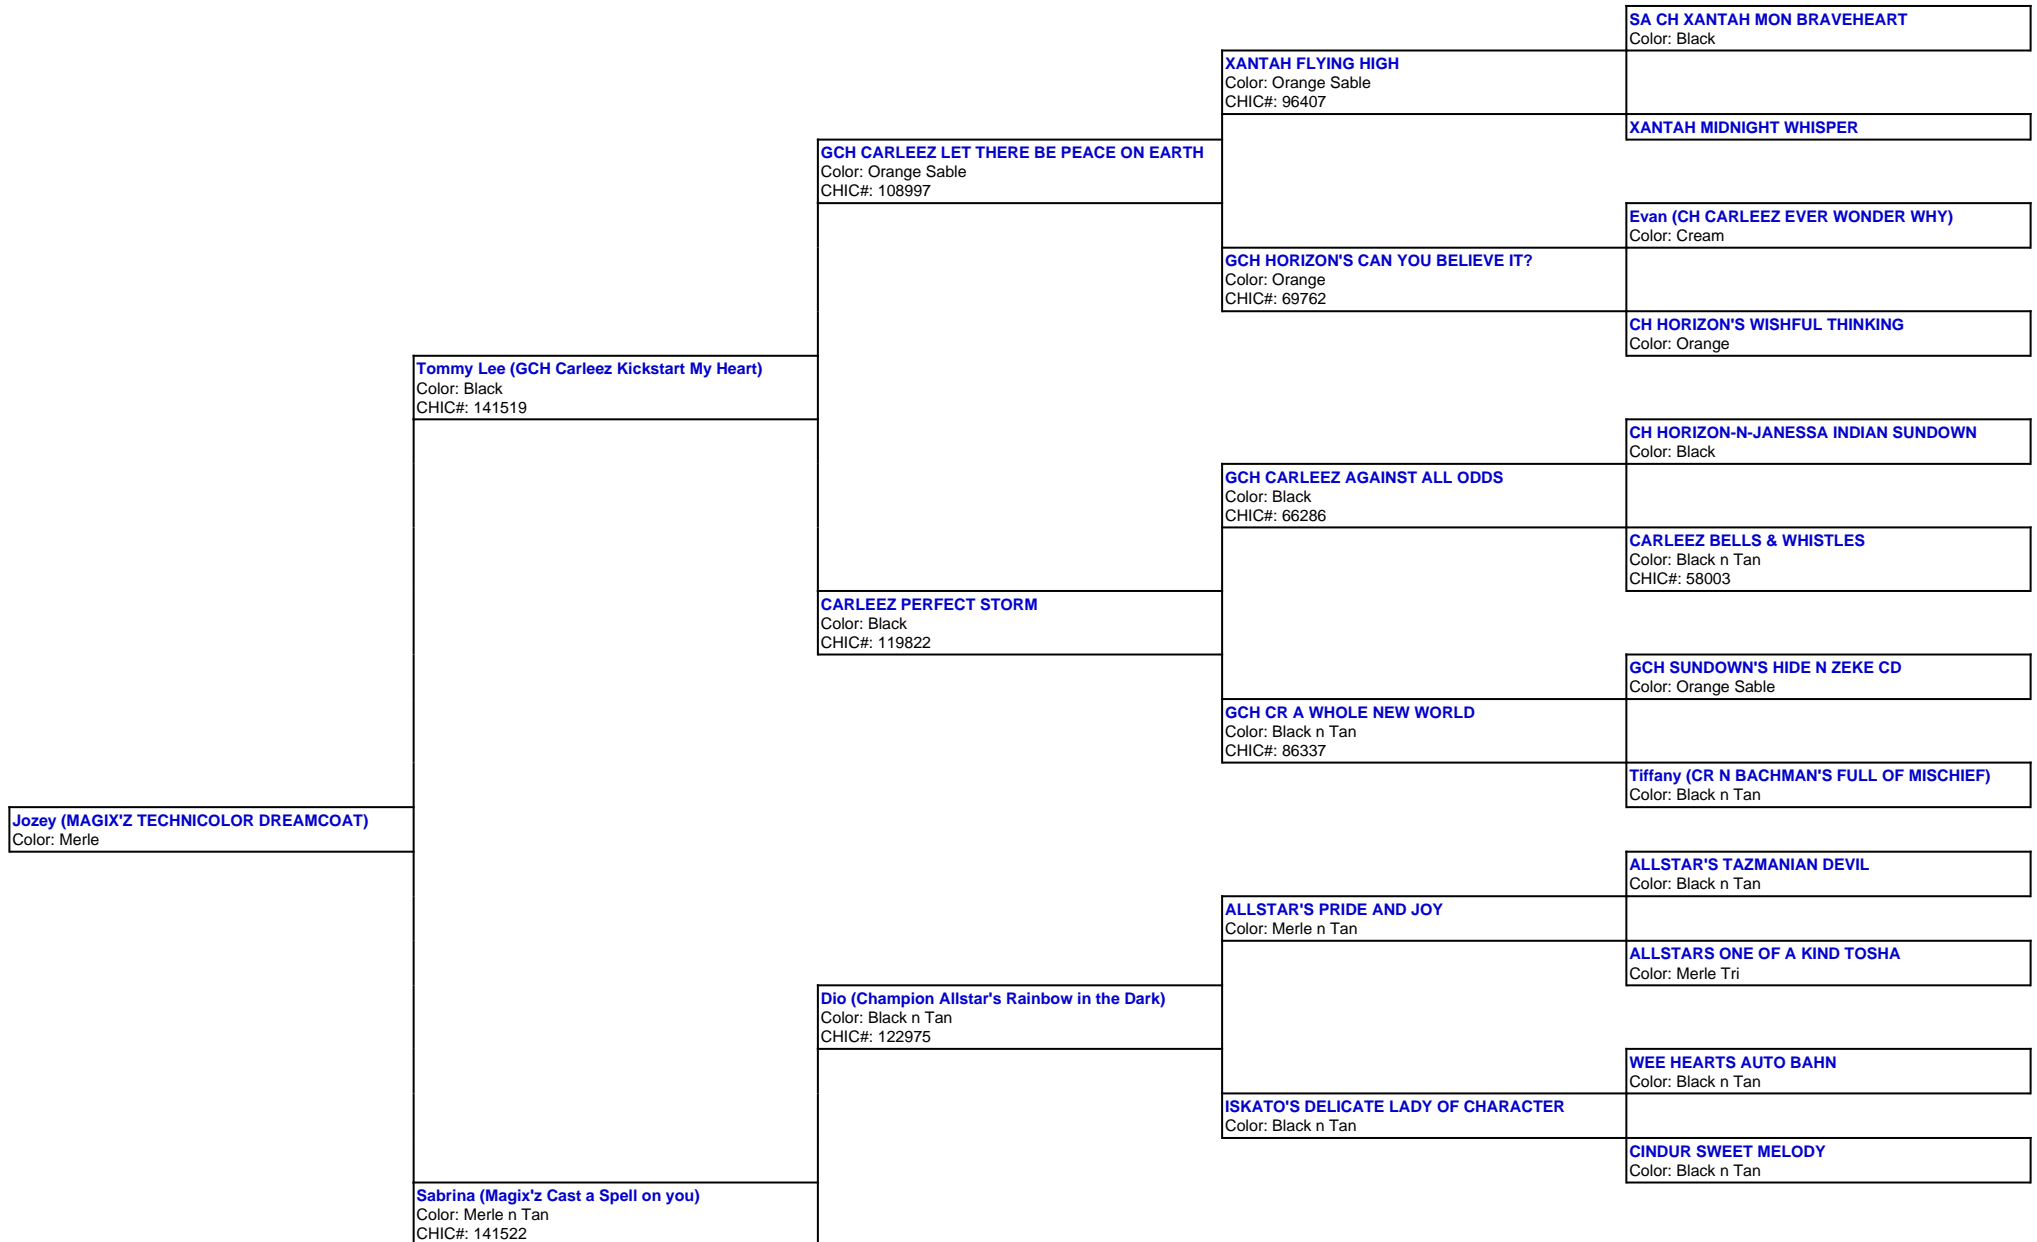

For a more detailed version of this pedigree:

<https://www.magixzpoms.com/profile/magixz-technicolor-dreamcoat>

Pedigree For:  
Jozey (MAGIX'Z TECHNICOLOR DREAMCOAT)

		<b>POMFEVRE'S BLUE REMI AND TAN SHILOH</b> Color: Blue n Tan
	<b>MOONBABY'S FULL METALJACKET</b> Color: Merle	
		<b>MOONBABY'S HIGH ROLLER</b> Color: Merle Parti
<b>Cee-Jay (TipToe's Mystery at Magix'z)</b> Retired! Will see her in many pedigrees! Color: Merle Parti		<b>TIPTOE'S SHARP DRESSED MAN</b> Color: Black Tri
	<b>TIPTOE'S SPACE CASE CHASE</b> Color: Black Tri	
		<b>MOONBABY'S EFFORTLESS STYLE</b> Color: Cream