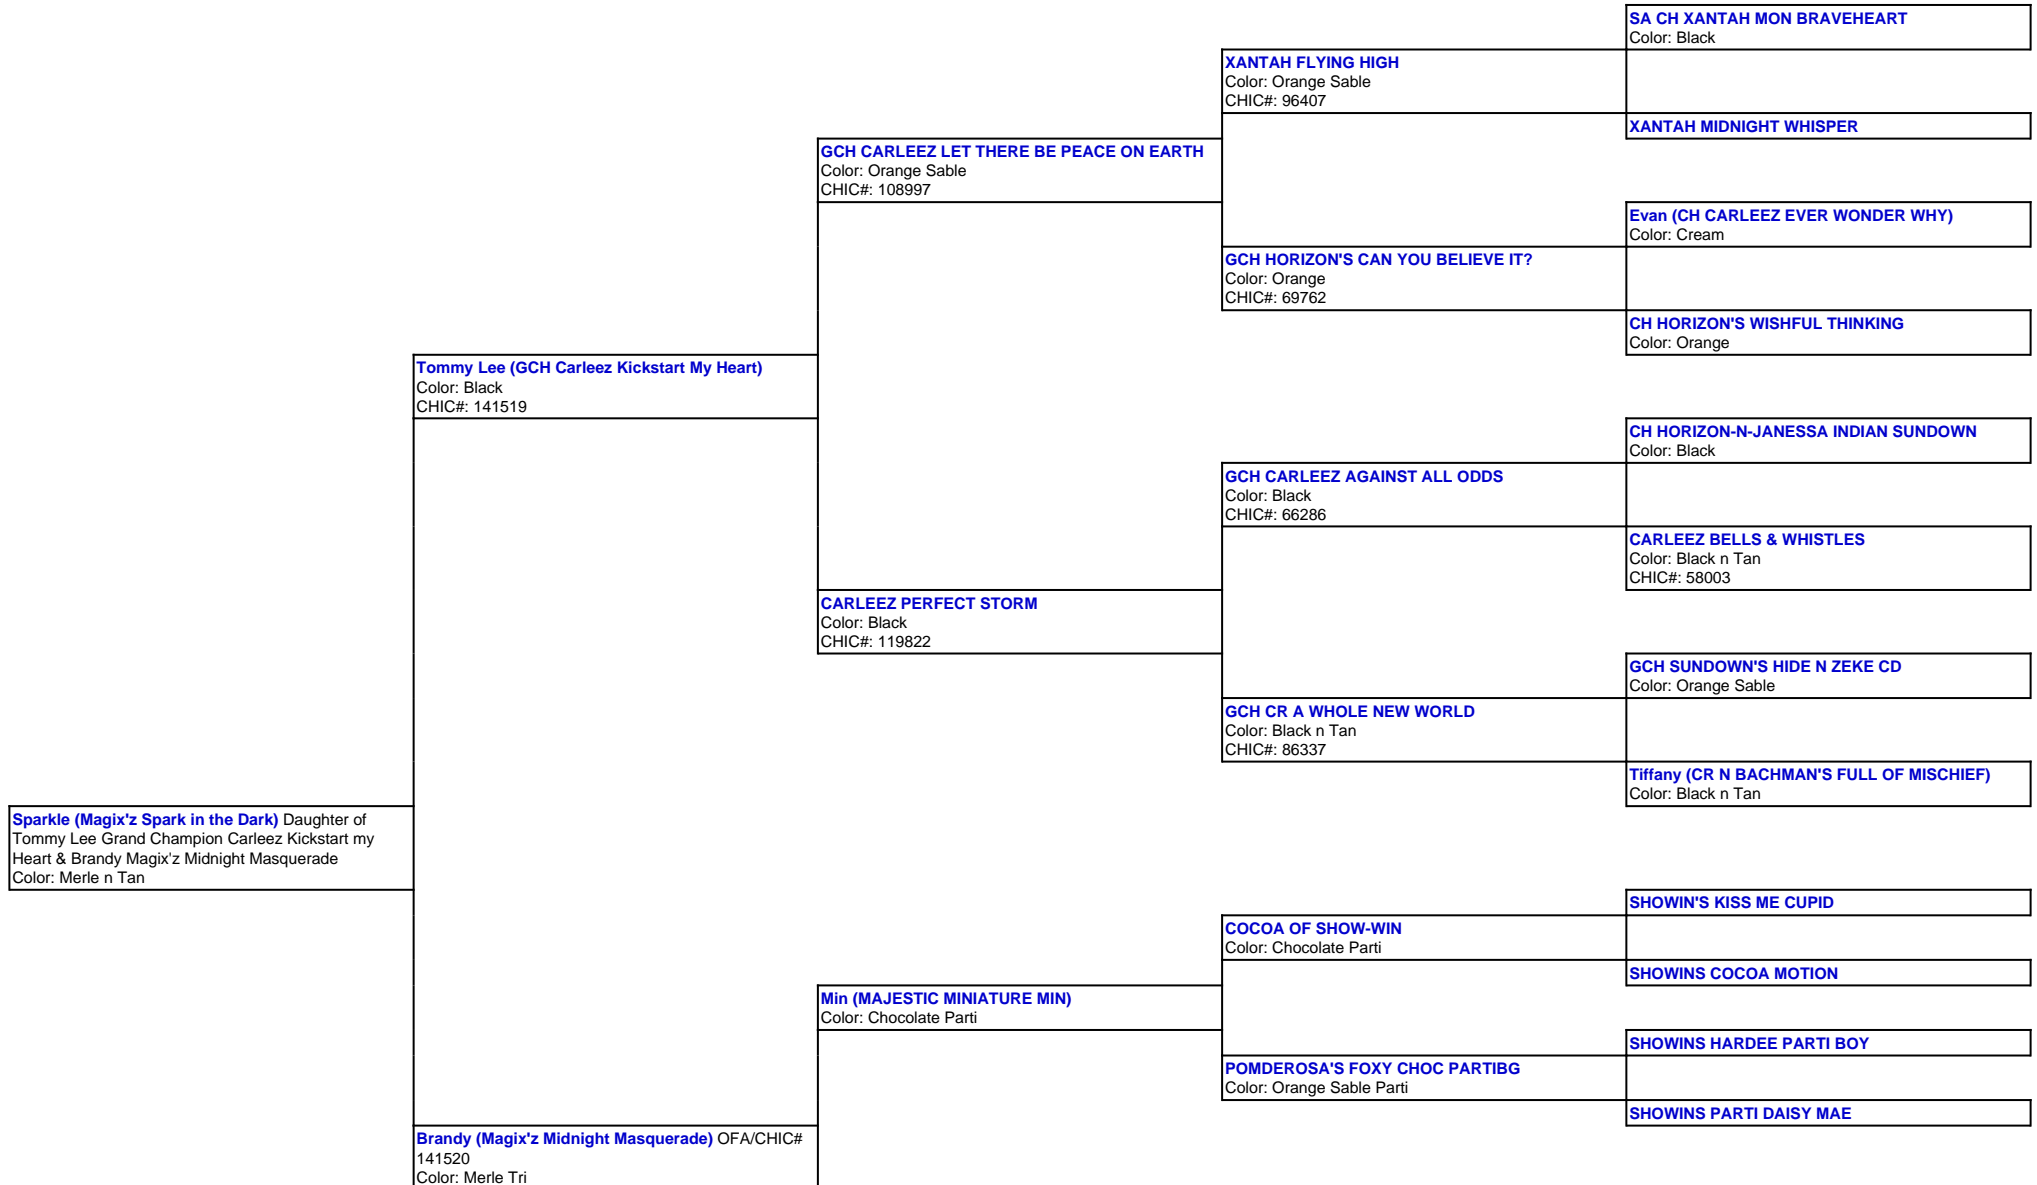

For a more detailed version of this pedigree:

<https://www.magixzpoms.com/profile/magixz-spark-in-the-dark>

Pedigree For:

Sparkle (Magix'z Spark in the Dark)

Daughter of Tommy Lee Grand Champion Carleez Kickstart my Heart & Brandy Magix'z Midnight Masquerade

	ROCKY MOUNTAINS SILVER SHADOW Color: Merle Parti
A-Patch-ee (Magix'z Fallen Angel) Color: Choc Merle Tri - Tweed	KAY'S CHOCOLATE SWIRL GOOBER Color: Choc Tri Merle
	HERSHEY KISSES VI Color: Chocolate Mismatch
	CHOC BIG DADDY WALTER FRANKLIN Color: CHOCOLATE
PRINCESS TASSIE Color: Black n Tan	
	ASHLEY GABRIELLE'S HOLLYWOOD STAR Color: Black Mismatch