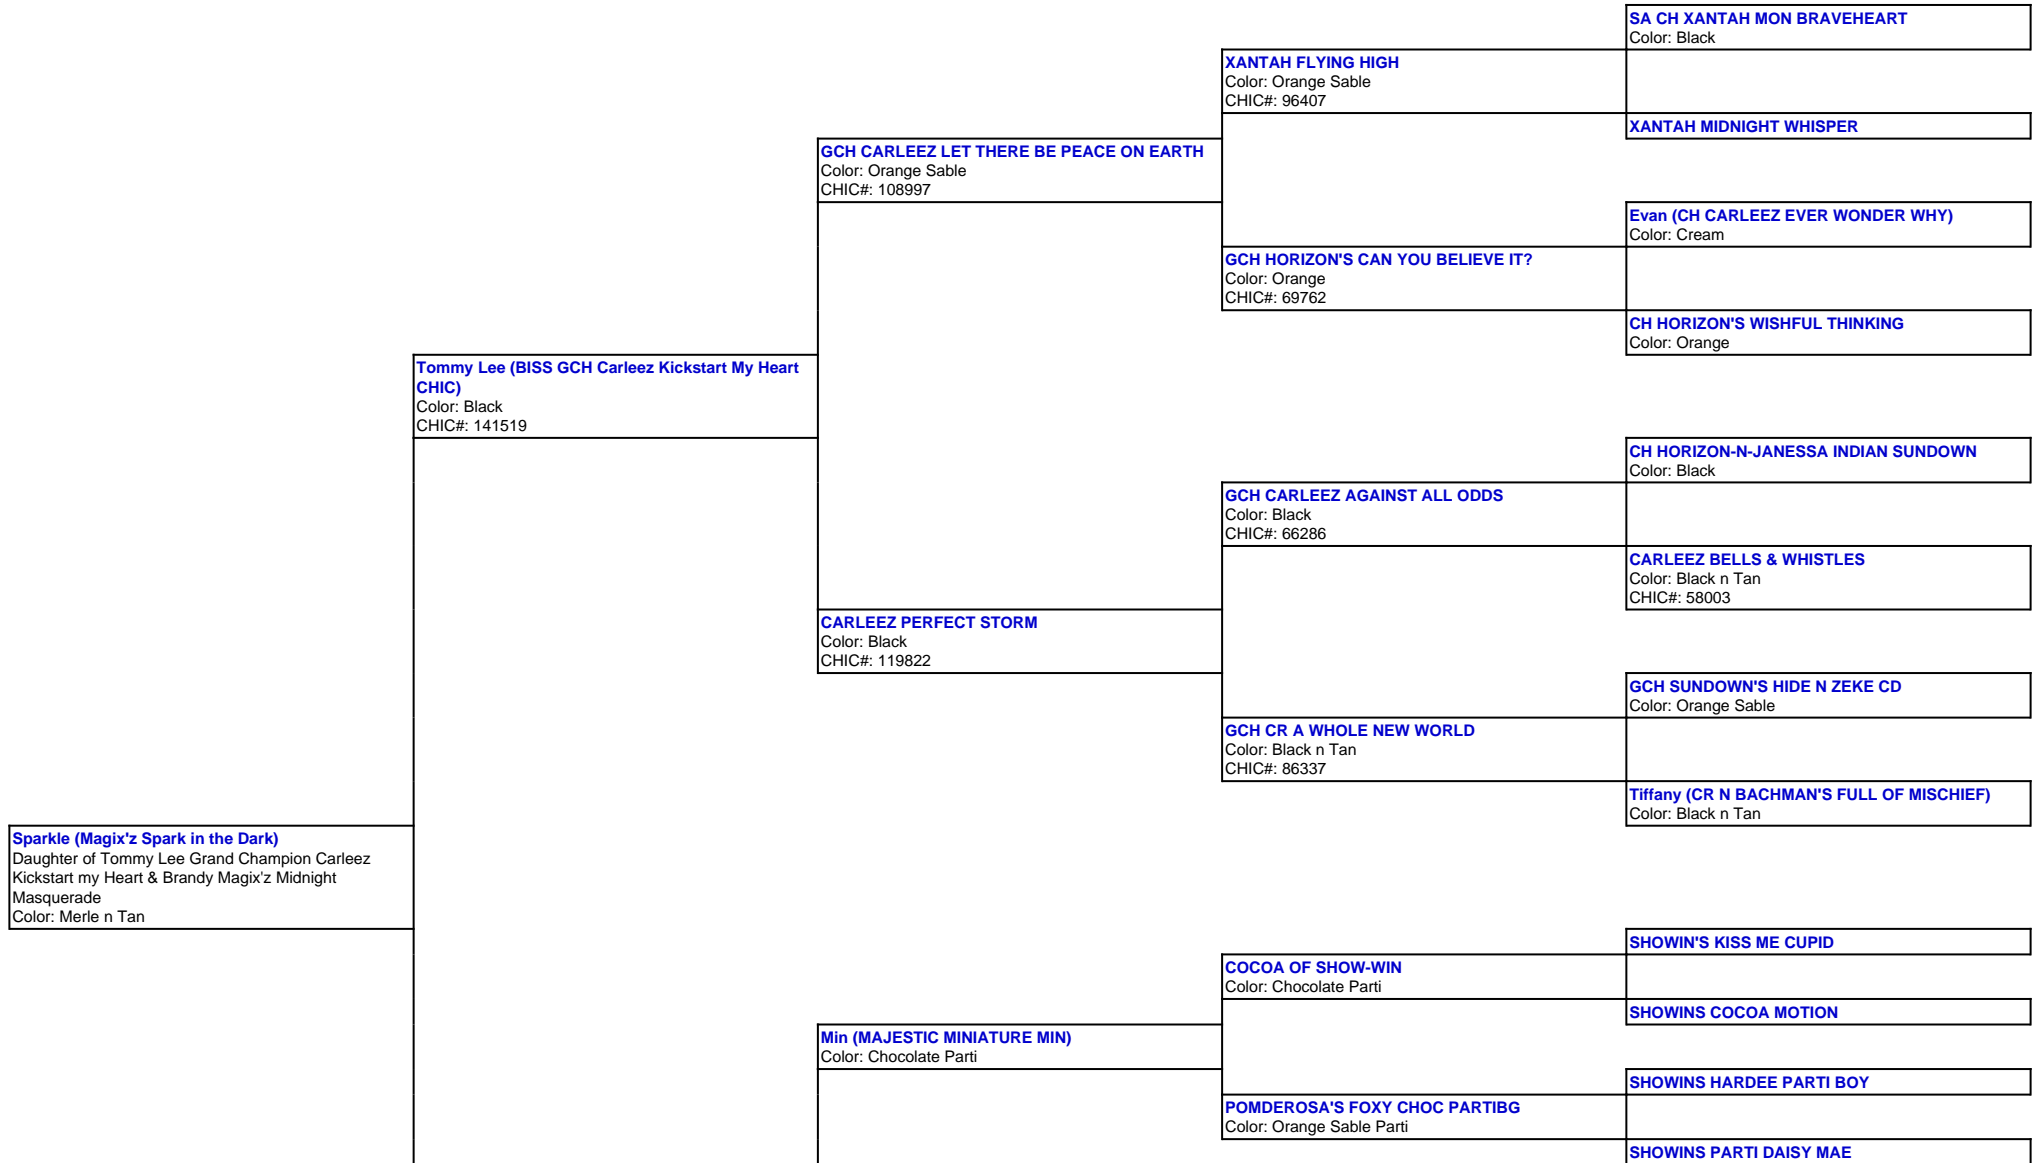

For a more detailed version of this pedigree:

<https://www.magixzpoms.com/profile/magixz-spark-in-the-dark>

Pedigree For:

Sparkle (Magix'z Spark in the Dark)

Daughter of Tommy Lee Grand Champion Carleez Kickstart my Heart & Brandy Magix'z Midnight Masquerade

Brandy (Magix'z Midnight Masquerade)
OFA/CHIC# 141520
Color: Merle Tri

A-Patch-ee (Magix'z Fallen Angel)
Color: Choc Merle Tri - Tweed

KAY'S CHOCOLATE SWIRL GOOBER
Color: Choc Tri Merle

ROCKY MOUNTAINS SILVER SHADOW
Color: Merle Parti

HERSHEY KISSES VI
Color: Chocolate Mismatch

CHOC BIG DADDY WALTER FRANKLIN
Color: CHOCOLATE

PRINCESS TASSIE
Color: Black n Tan

ASHLEY GABRIELLE'S HOLLYWOOD STAR
Color: Black Mismatch