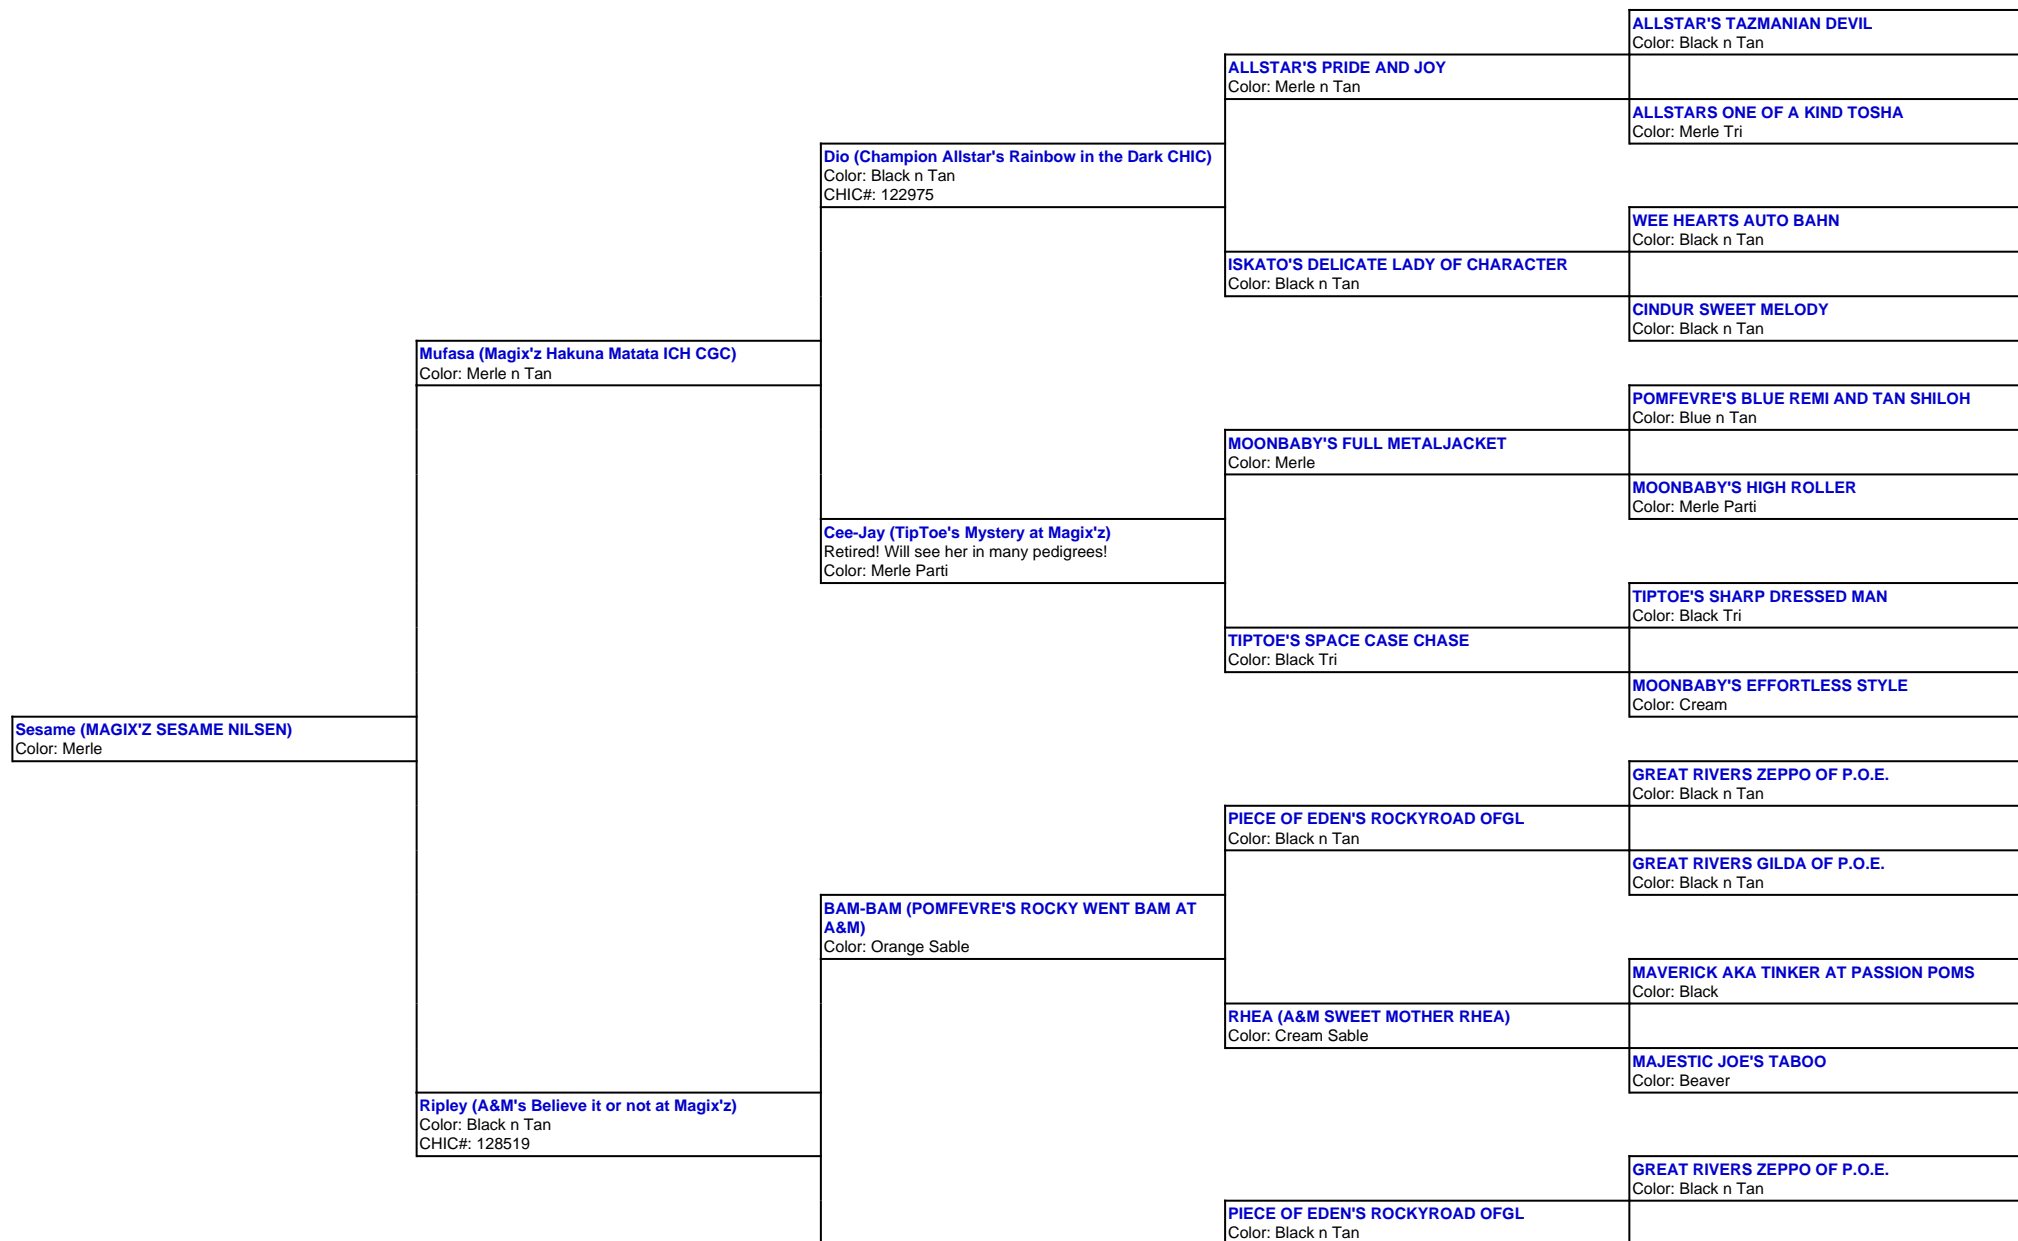

For a more detailed version of this pedigree:

<https://www.magixzpoms.com/profile/magixz-sesame-nilsen>

Pedigree For:  
Sesame (MAGIX'Z SESAME NILSEN)

**KAYLA (A&M'S KUTIE KAYLA)**  
Color: Orange Sable

**GREAT RIVERS GILDA OF P.O.E.**  
Color: Black n Tan

**TIME BANDIT**  
Color: Black

**ENNA (ANGELIC NOBLE ENNA)**  
Color: Sable

**ROYCES LITTLE CRICKET CASSIE**  
Color: Black Parti