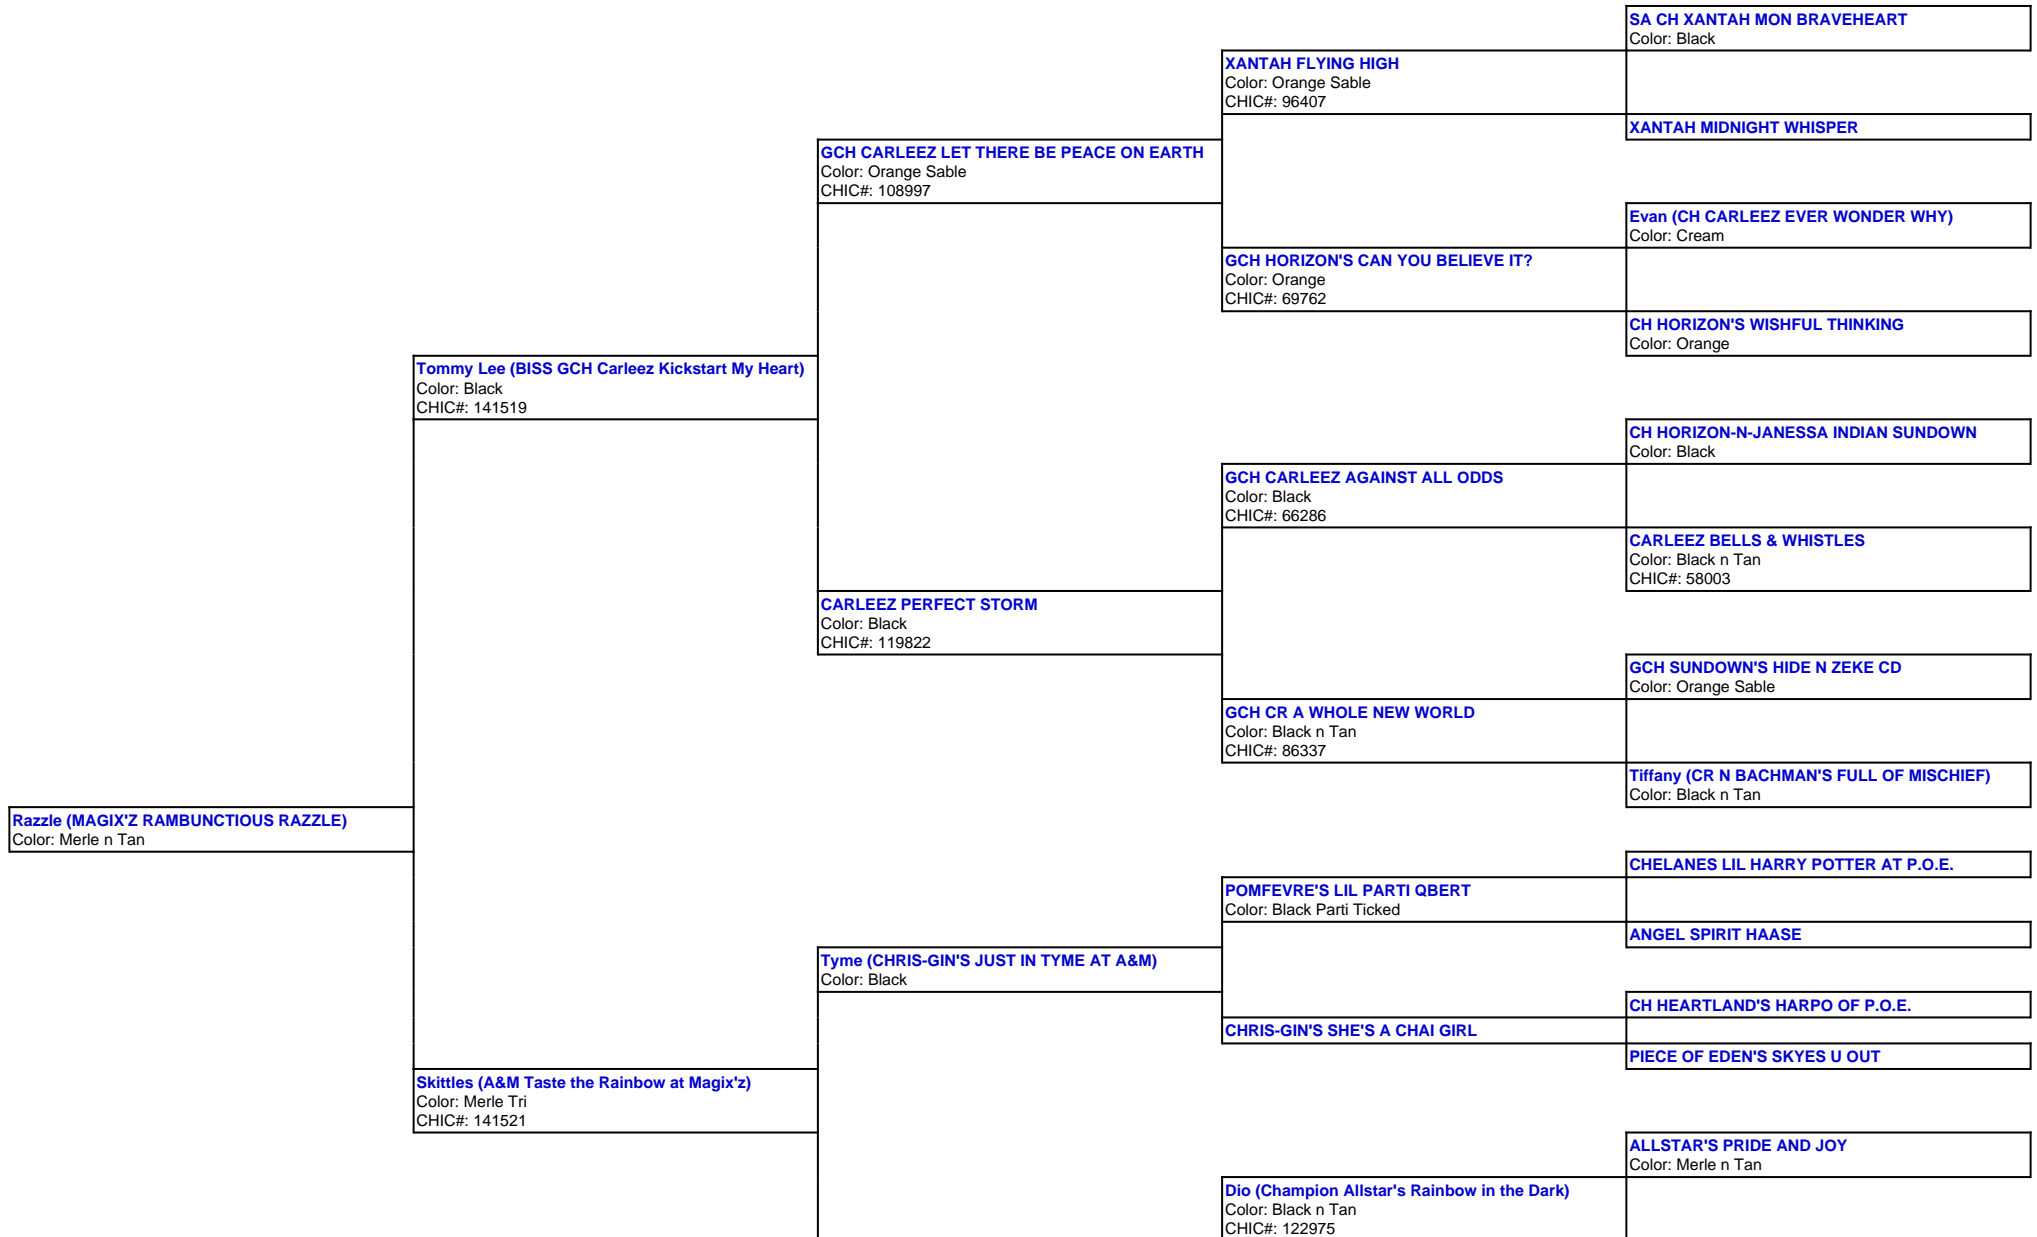

For a more detailed version of this pedigree:

<https://www.magixzpoms.com/profile/magixz-rambunctious-razzle>

Pedigree For:
Razzle (MAGIX'Z RAMBUNCTIOUS RAZZLE)

		ISKATO'S DELICATE LADY OF CHARACTER Color: Black n Tan
Candy (Magix'z Candy Blue Kisses at A&M) Color: Merle		
		MOONBABY'S FULL METALJACKET Color: Merle
	Cee-Jay (TipToe's Mystery at Magix'z) Retired! Will see her in many pedigrees! Color: Merle Parti	
		TIPTOE'S SPACE CASE CHASE Color: Black Tri