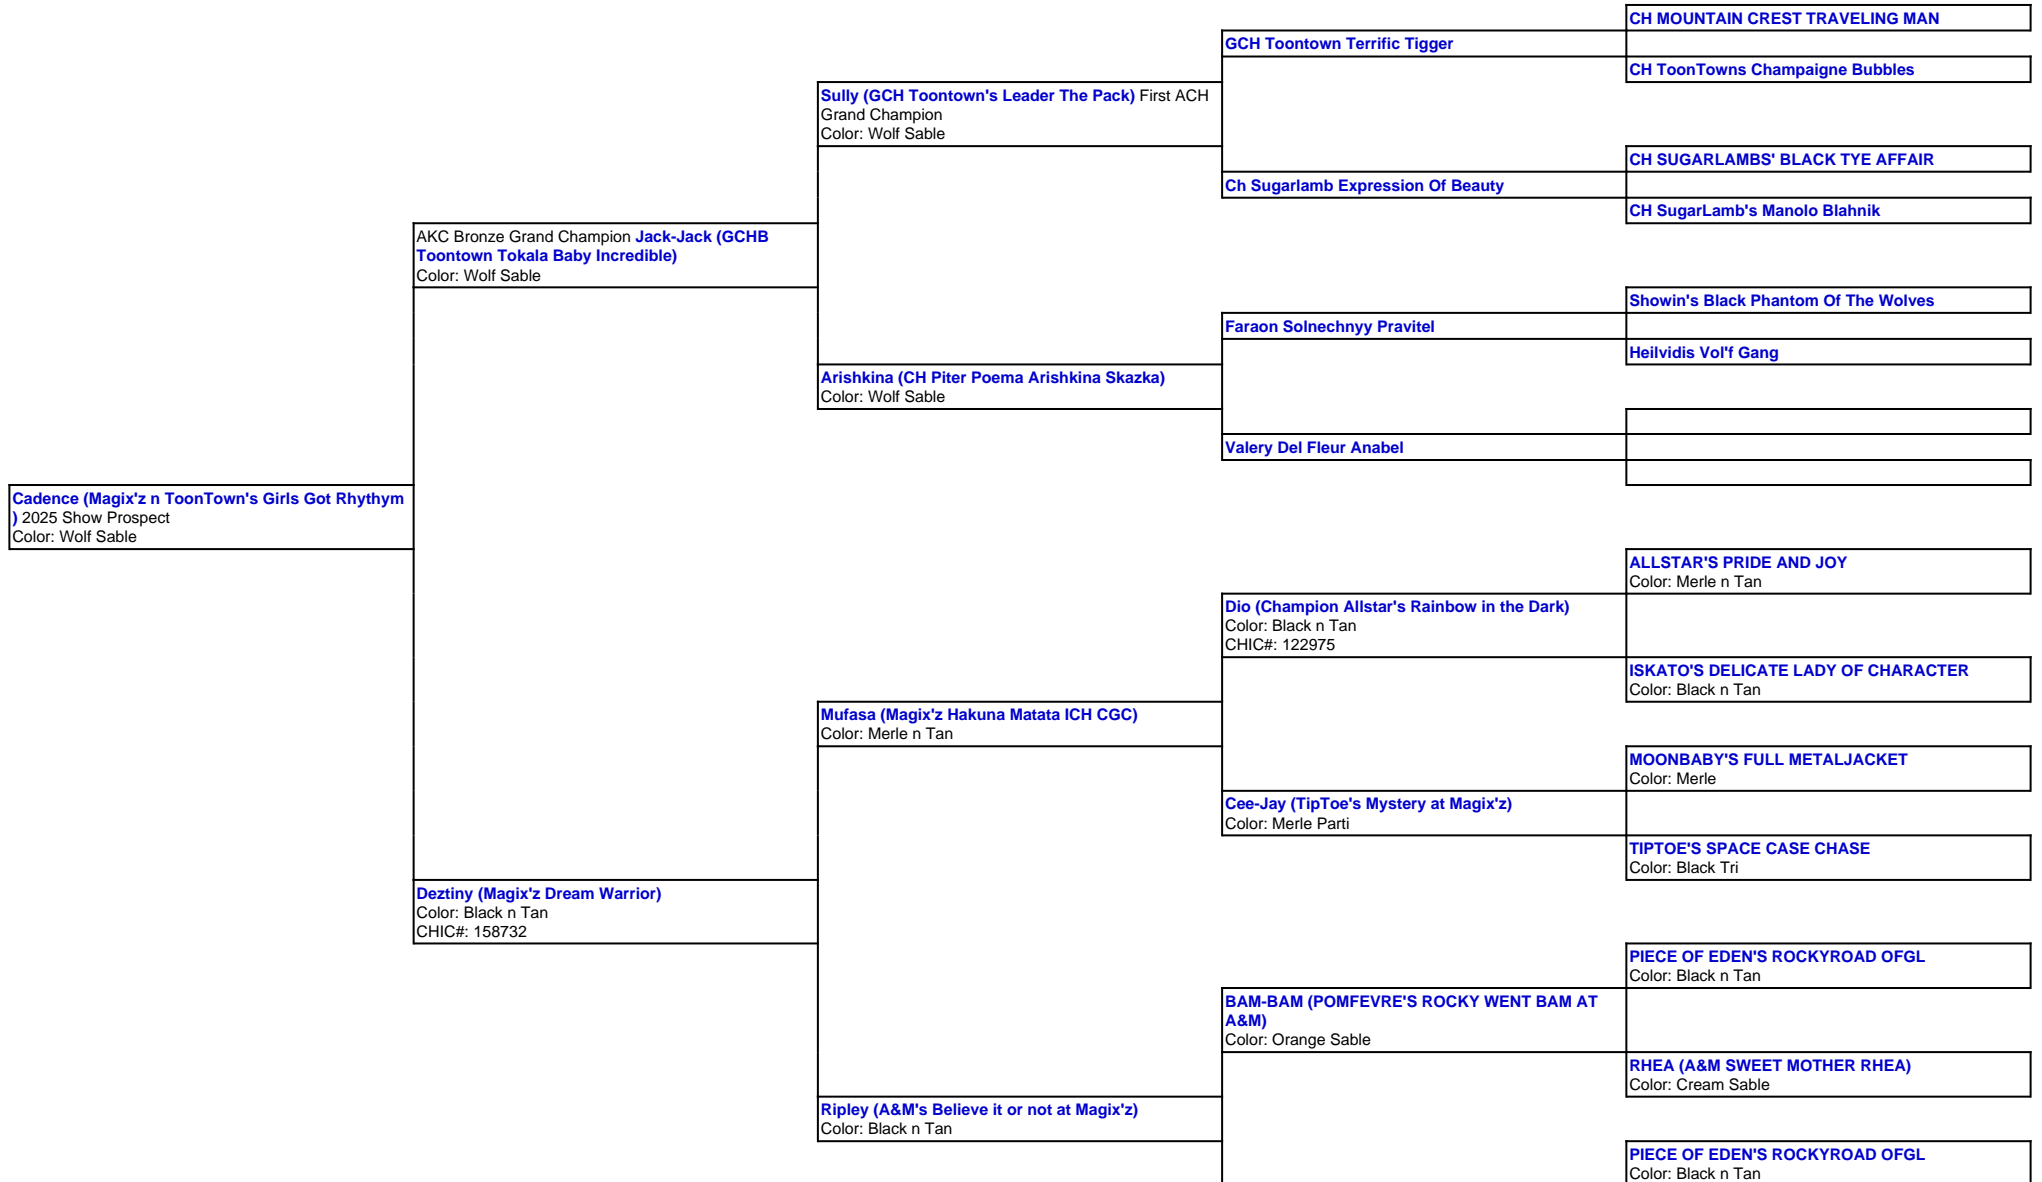

For a more detailed version of this pedigree:

<https://www.magixzpoms.com/profile/magixz-n-toontowns-girls-got-rhythm>

Pedigree For:
Cadence (Magix'z n ToonTown's Girls Got Rhythm)
2025 Show Prospect

KAYLA (A&M'S KUTIE KAYLA)
Color: Orange Sable

ENNA (ANGELIC NOBLE ENNA)
Color: Sable