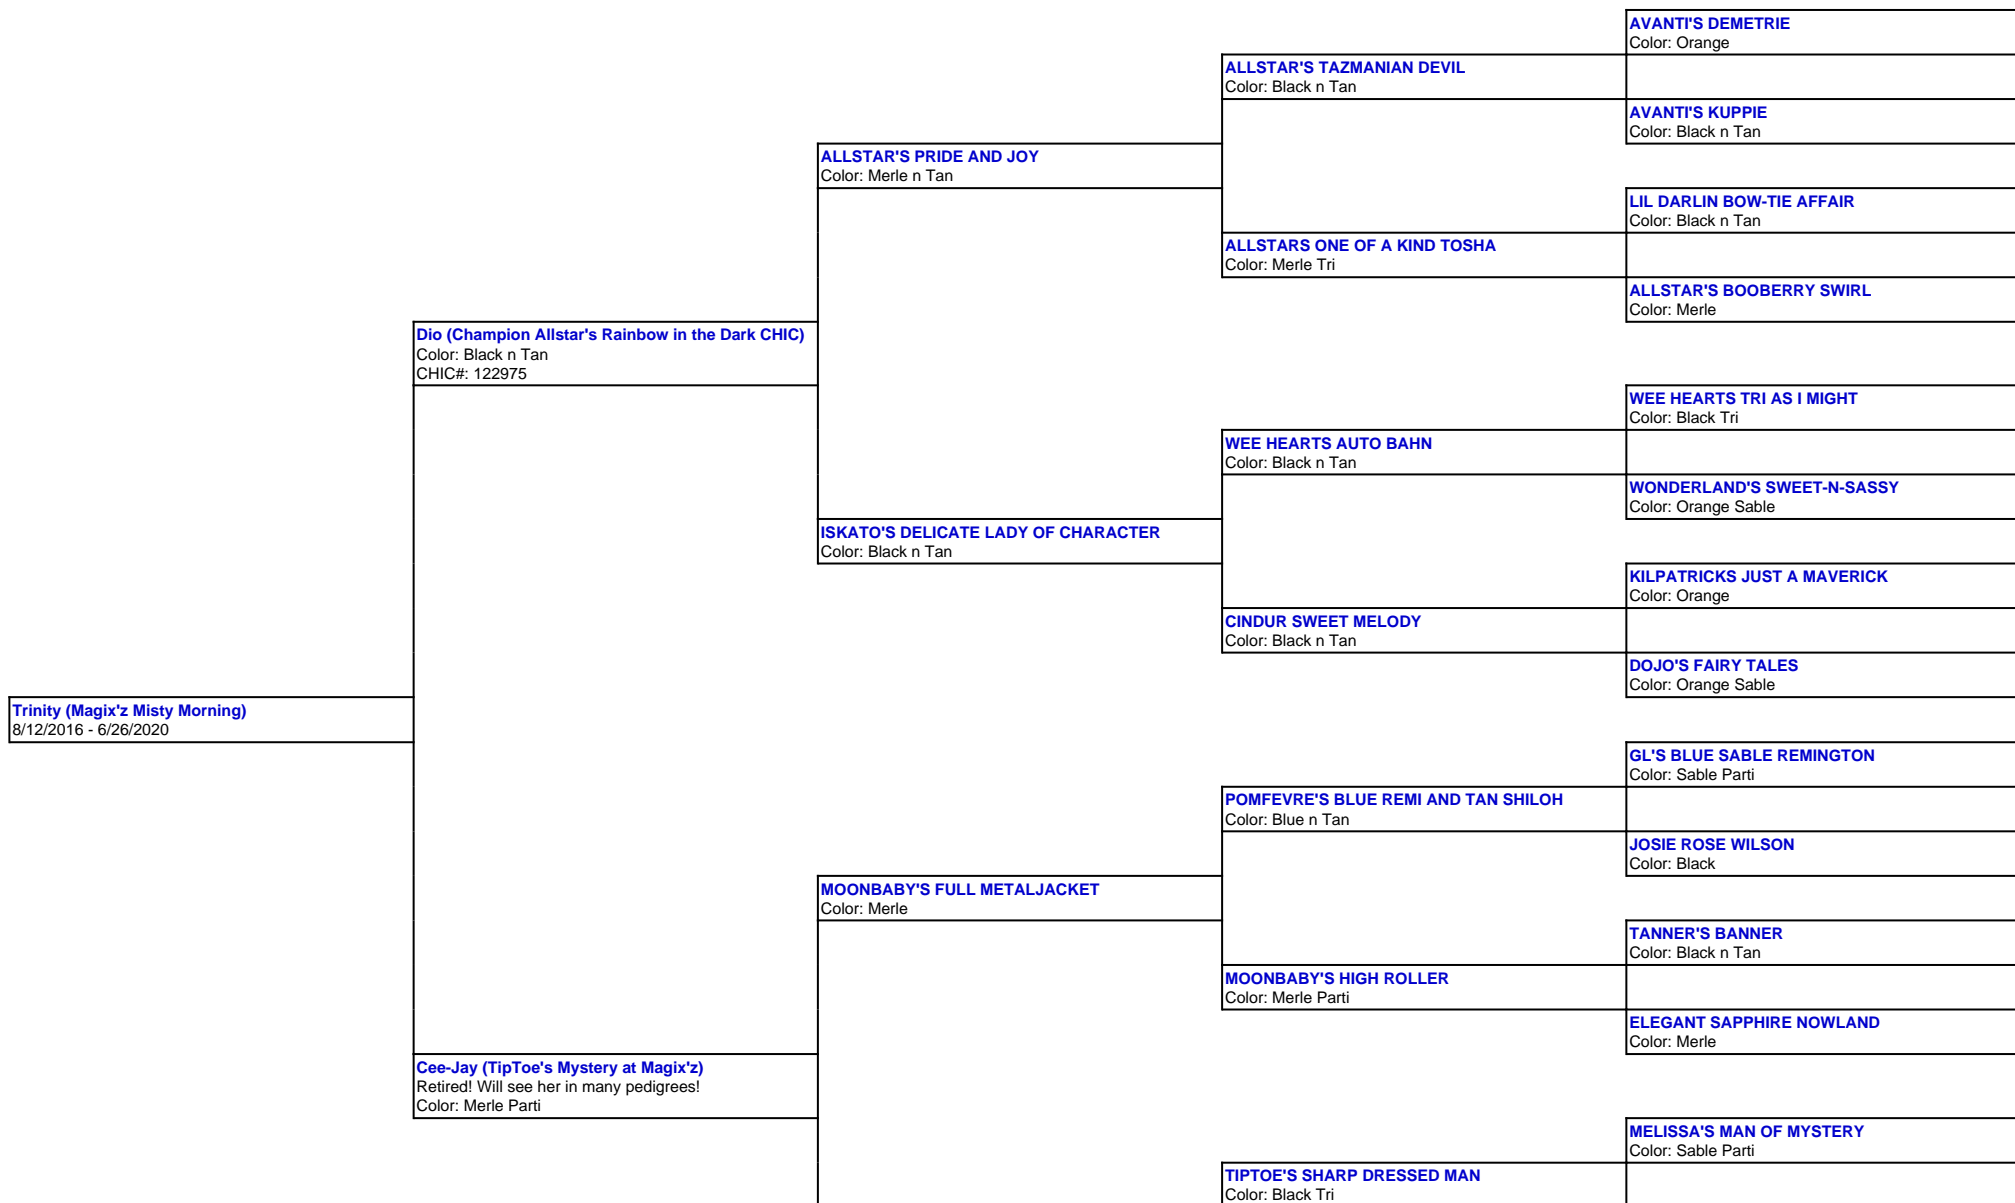

For a more detailed version of this pedigree:
<https://www.magixzpoms.com/profile/magixz-misty-morning>

Pedigree For:
 Trinity (Magix'z Misty Morning)
 8/12/2016 - 6/26/2020

TIPTOE'S SPACE CASE CHASE
Color: Black Tri

CHRISTANNES REESE'S PB CUP
Color: Chocolate

POMFEVRE'S BLUE REMI AND TAN SHILOH
Color: Blue n Tan

MOONBABY'S EFFORTLESS STYLE
Color: Cream

MELISSA'S JUST DO IT
Color: Black Tri