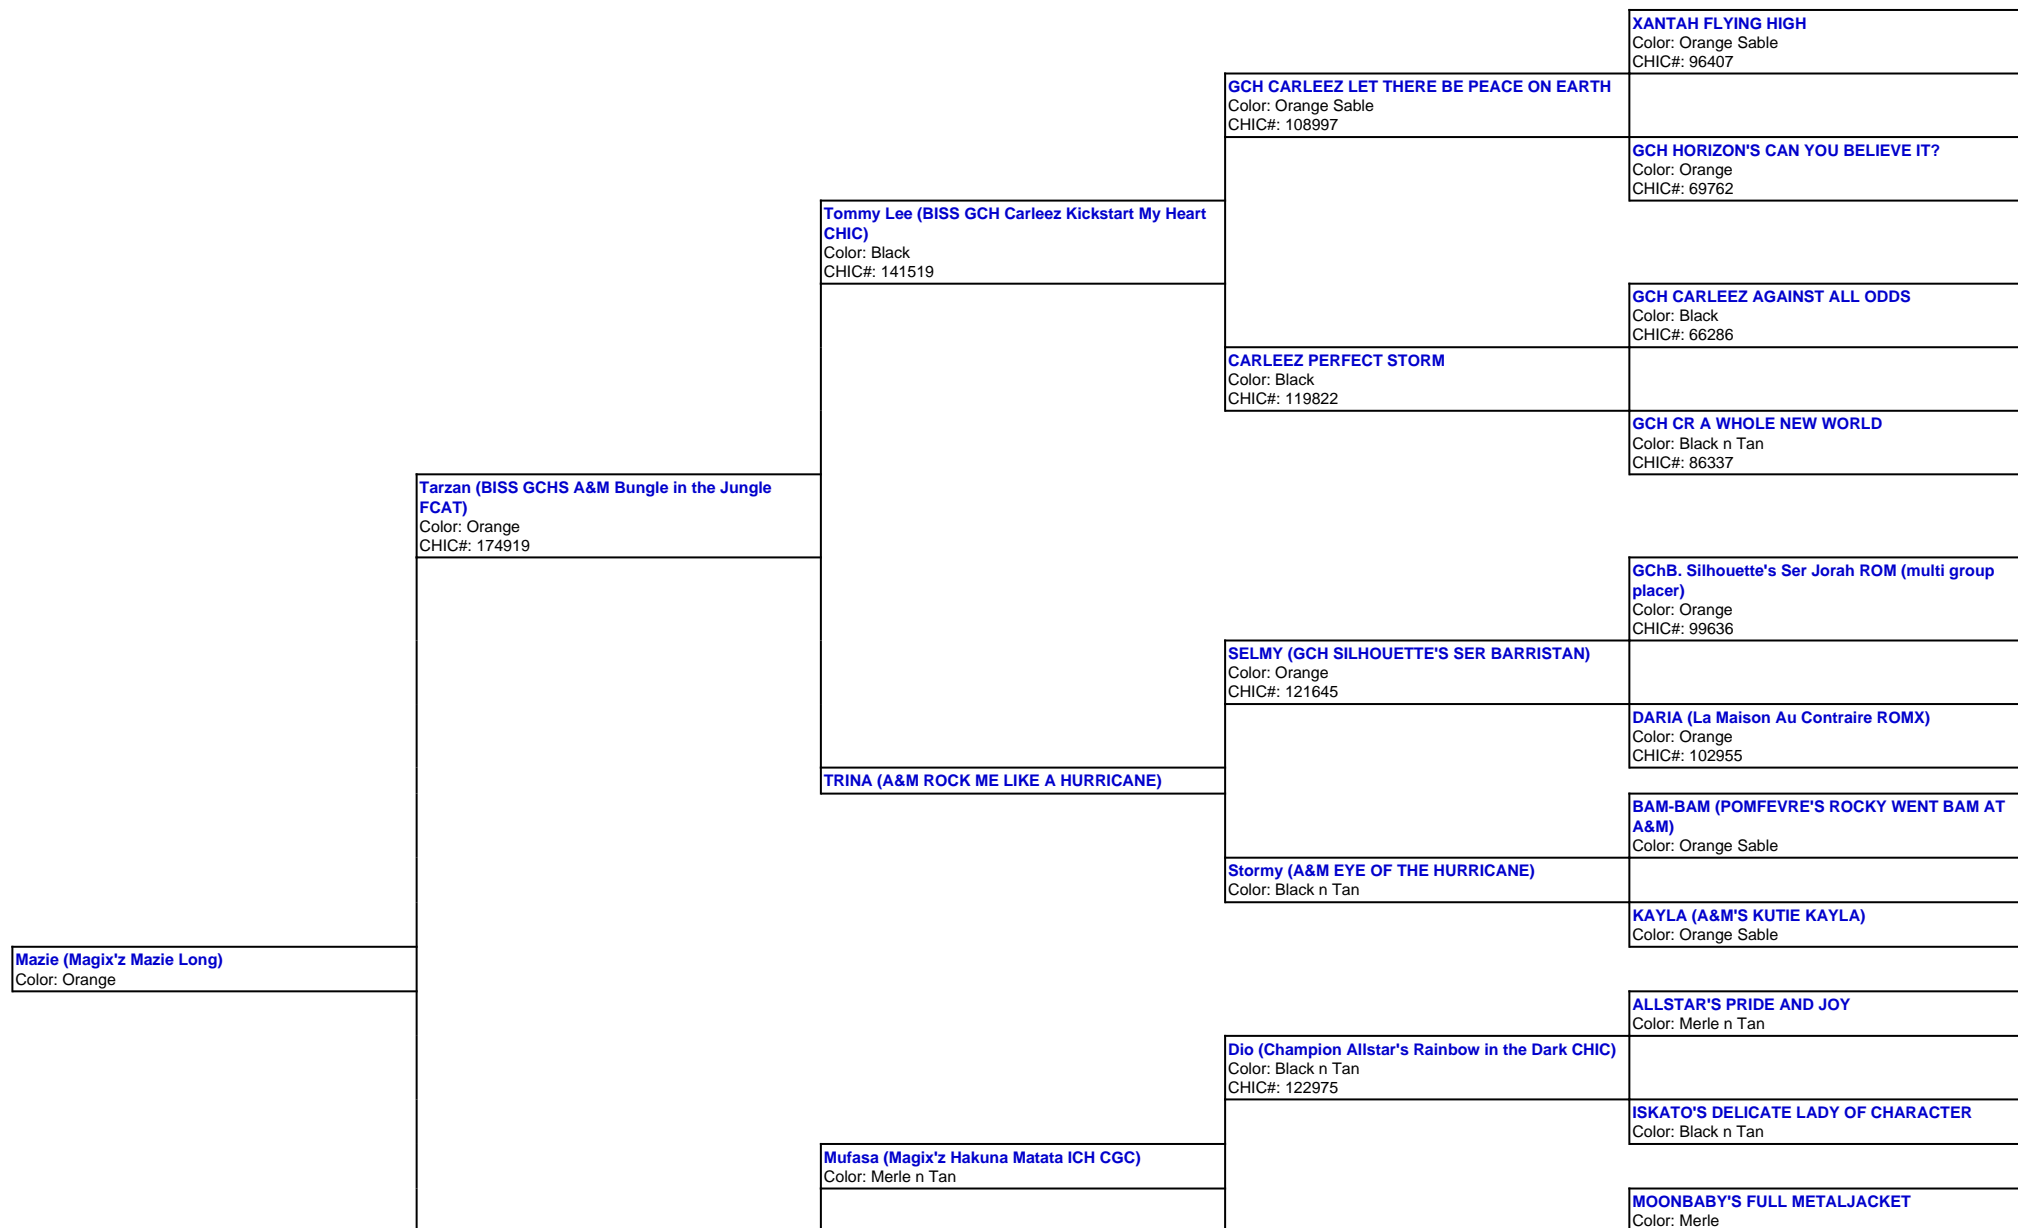

For a more detailed version of this pedigree:
<https://www.magixzpoms.com/profile/magixz-mazie-long>

Pedigree For:
 Mazie (Magix'z Mazie Long)

Bianca (Magix'z Small Town Girl)
Daughter of Mufasa ICH Magix's Hakuna Matata CGC
& Rumour Magix'z Go your Own Way
Color: Black n Tan
CHIC#: 171241

Rumour (Magix'z Go Your Own Way!)
Color: Black n Tan
CHIC#: 154184

Cee-Jay (TipToe's Mystery at Magix'z)
Retired! Will see her in many pedigrees!
Color: Merle Parti

TIPTOE'S SPACE CASE CHASE
Color: Black Tri