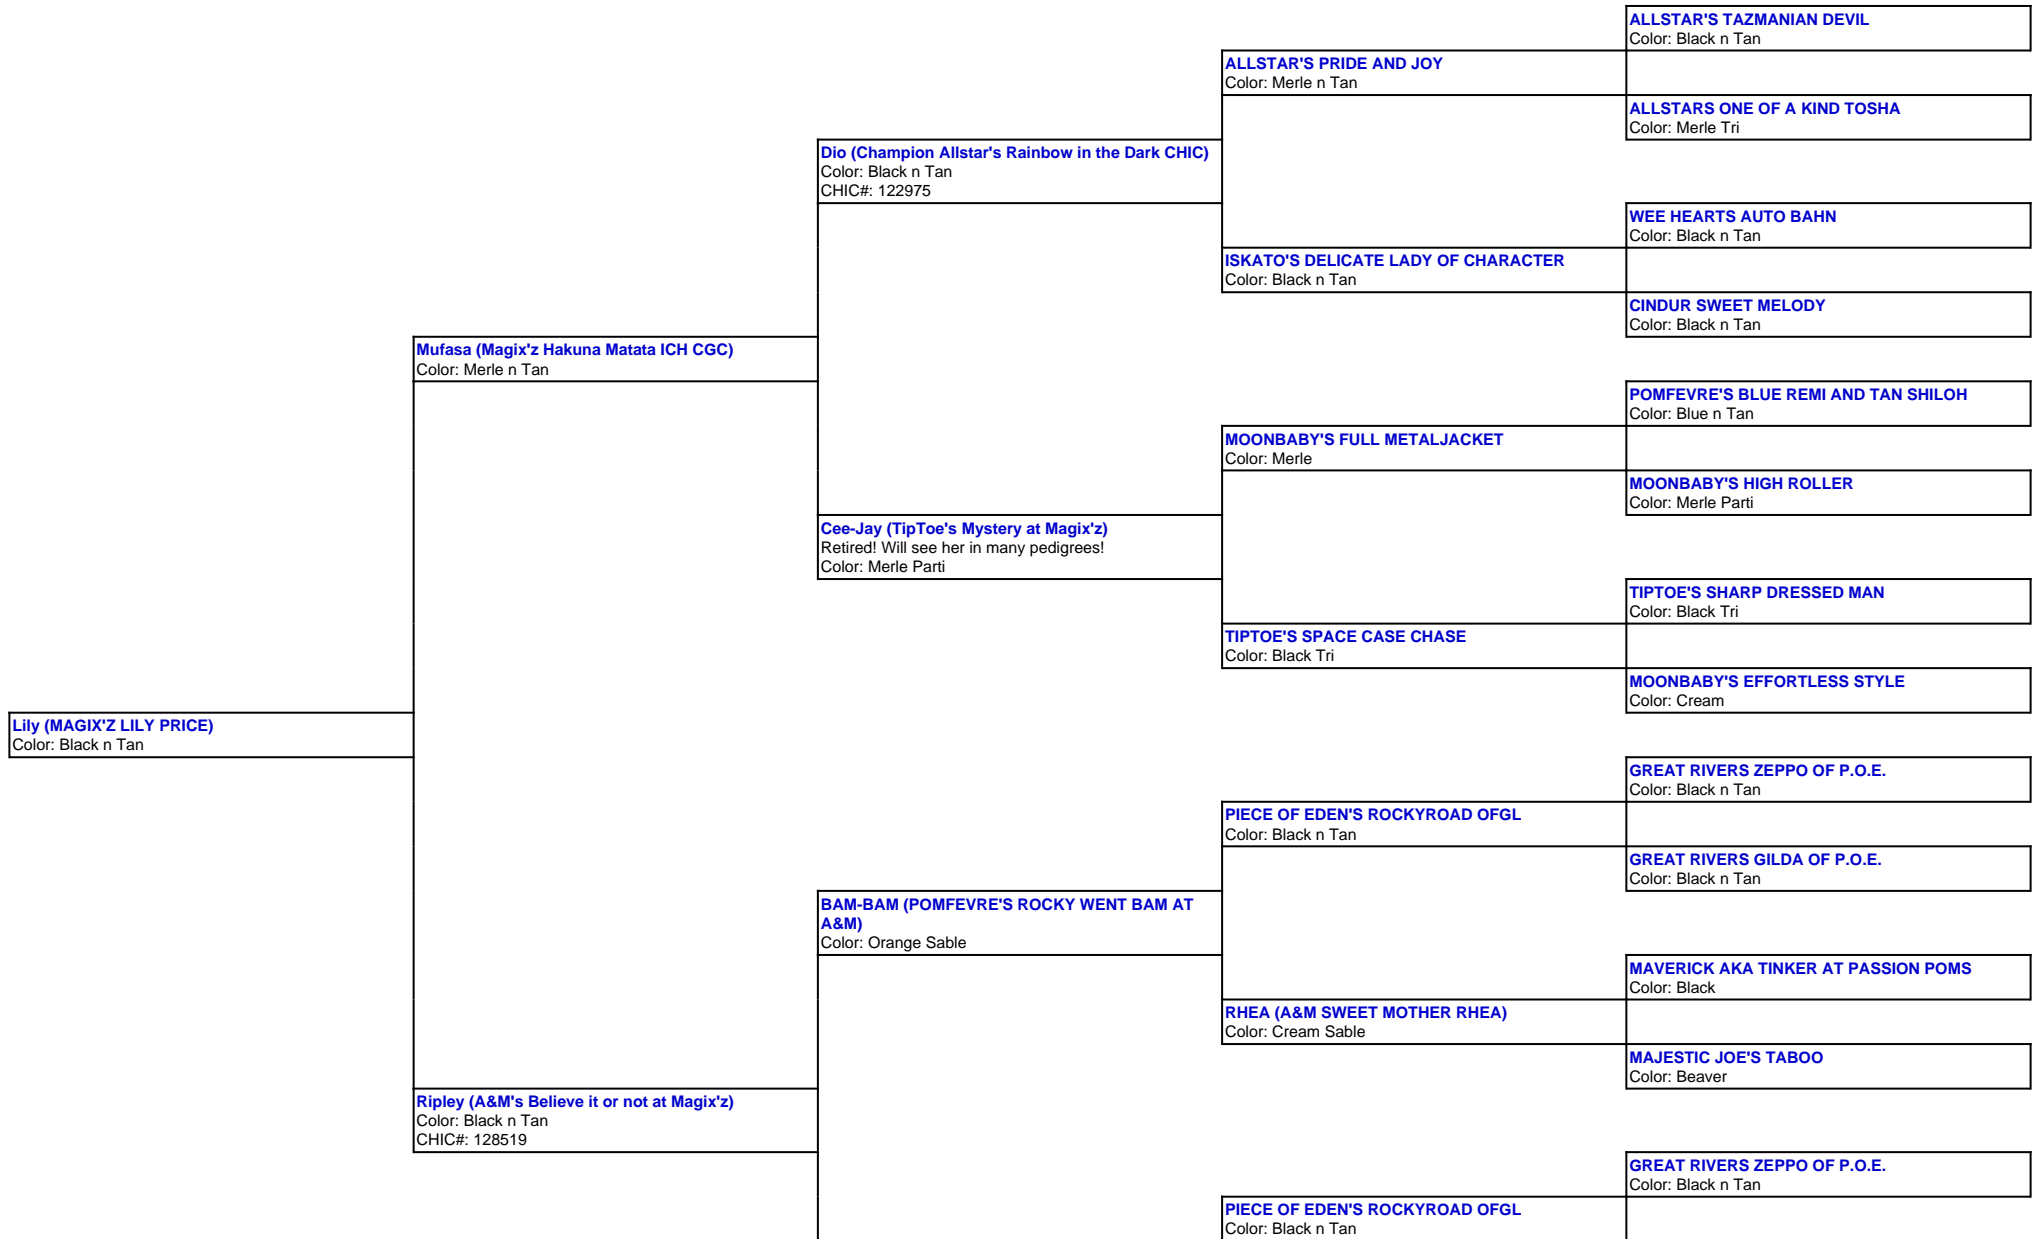

For a more detailed version of this pedigree:
<https://www.magixzpoms.com/profile/magixz-lily-price>

Pedigree For:
 Lily (MAGIX'Z LILY PRICE)

KAYLA (A&M'S KUTIE KAYLA)
Color: Orange Sable

GREAT RIVERS GILDA OF P.O.E.
Color: Black n Tan

TIME BANDIT
Color: Black

ENNA (ANGELIC NOBLE ENNA)
Color: Sable

ROYCES LITTLE CRICKET CASSIE
Color: Black Parti