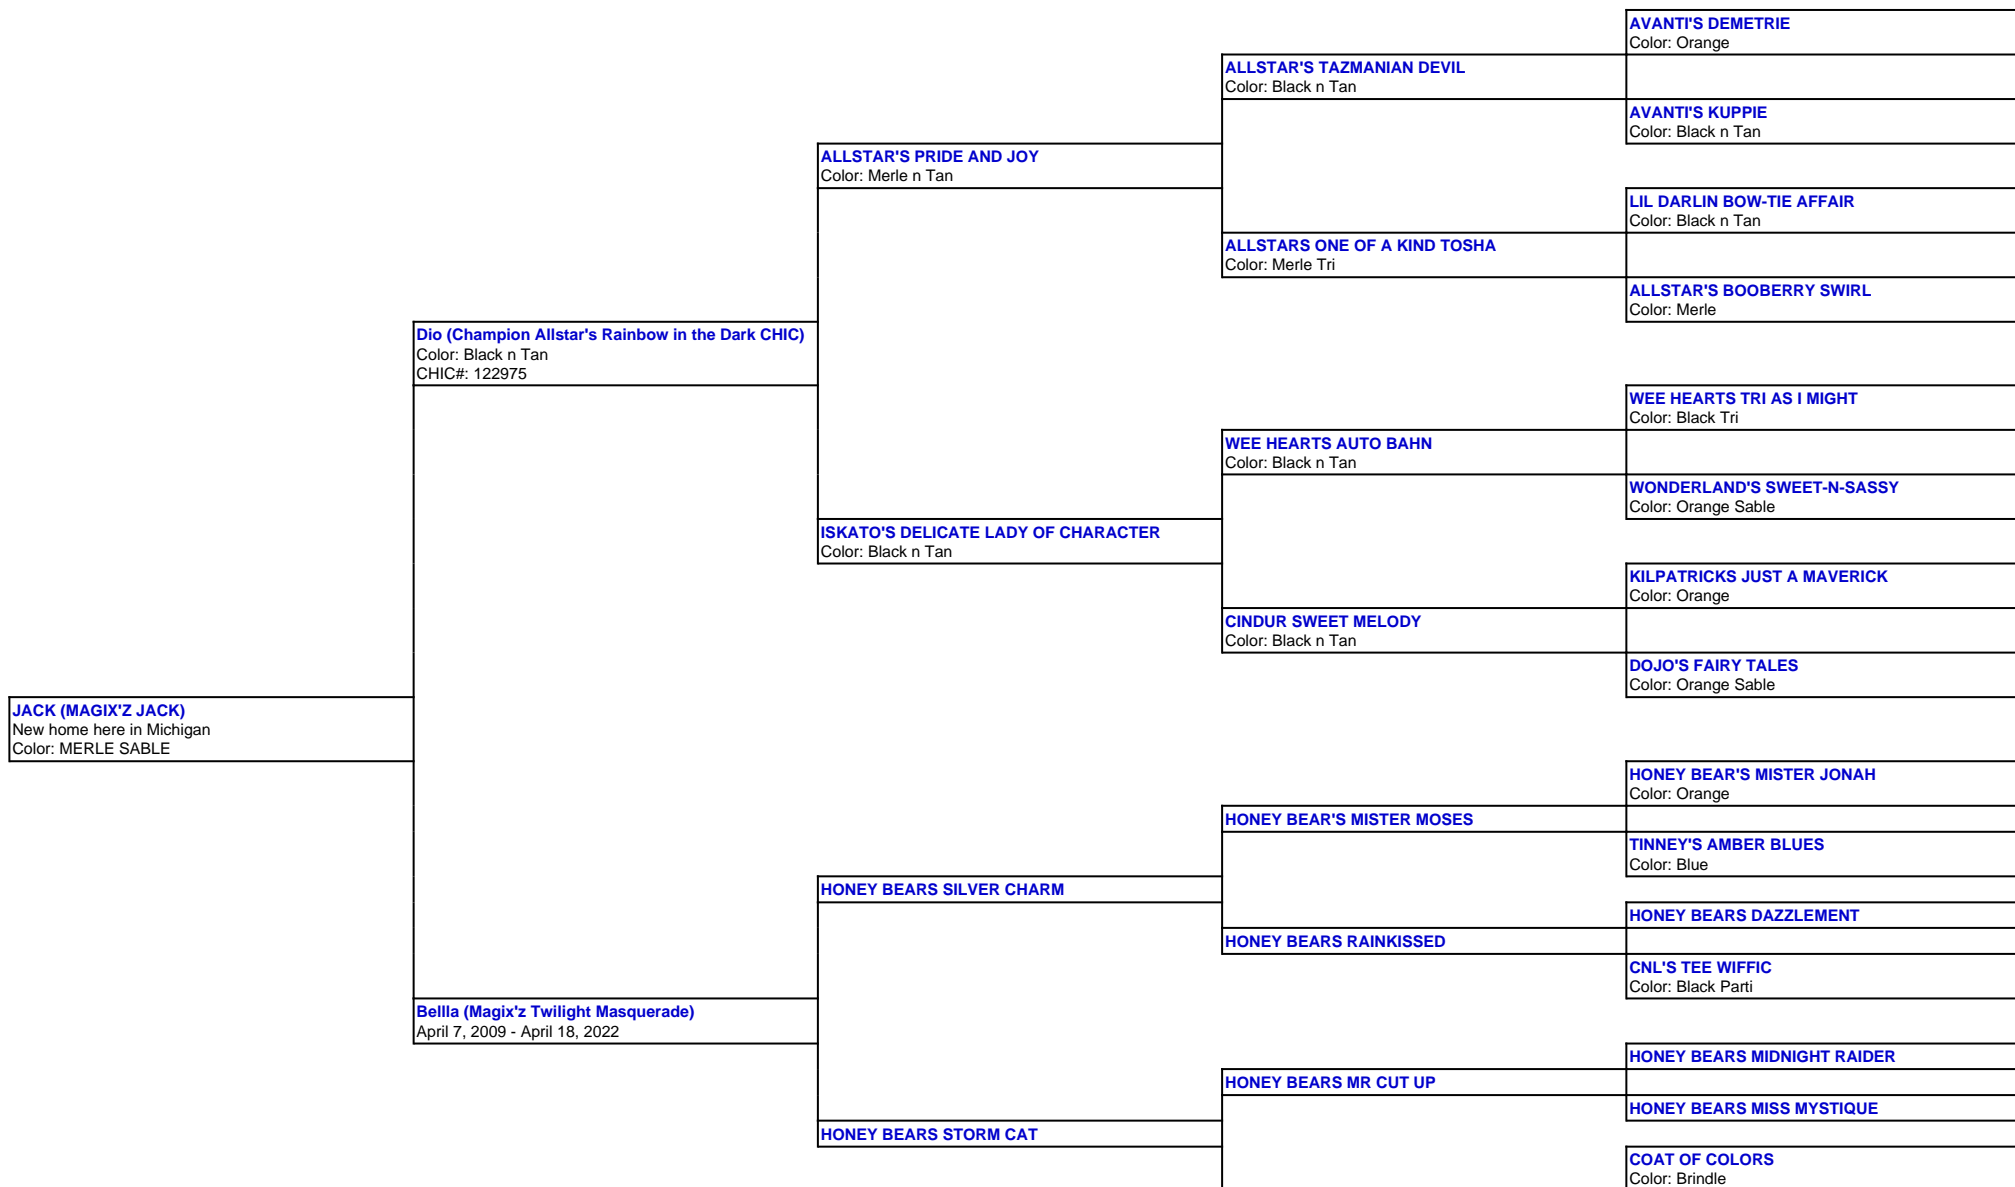

For a more detailed version of this pedigree:
<https://www.magixzpoms.com/profile/magixz-jack>

Pedigree For:
JACK (MAGIX'Z JACK)
 New home here in Michigan

HONEY BEARS LASTING MEMORY

Color: Merle

CNL'S TEE WIFFIC

Color: Black Parti