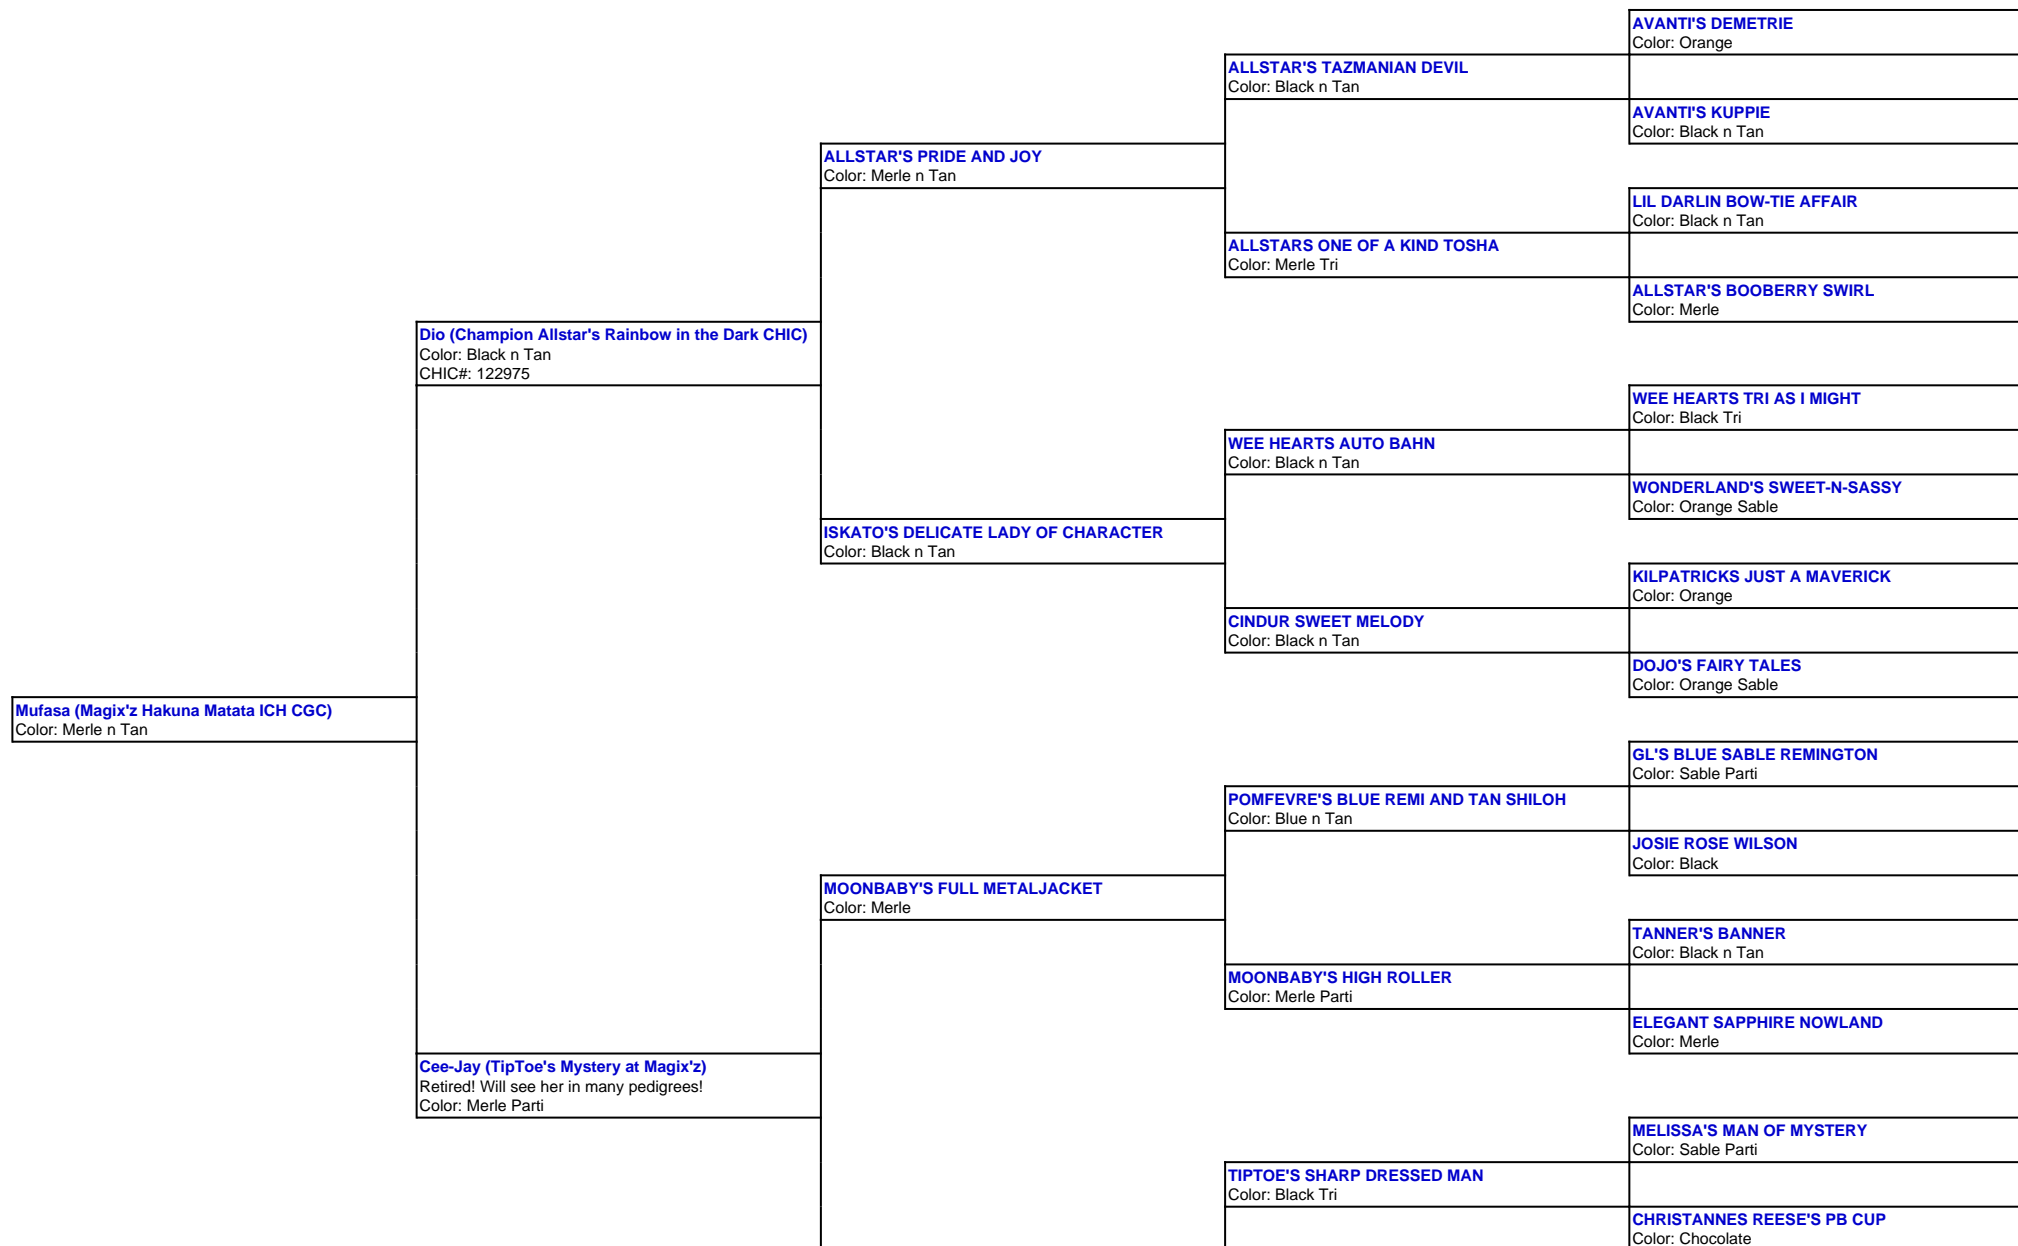

For a more detailed version of this pedigree:

<https://www.magixzpoms.com/profile/magixz-hakuna-matata-ich-cgc>

Pedigree For:  
Mufasa (Magix'z Hakuna Matata ICH CGC)

**TIPTOE'S SPACE CASE CHASE**

Color: Black Tri

**POMFEVRE'S BLUE REMI AND TAN SHILOH**

Color: Blue n Tan

**MOONBABY'S EFFORTLESS STYLE**

Color: Cream

**MELISSA'S JUST DO IT**

Color: Black Tri