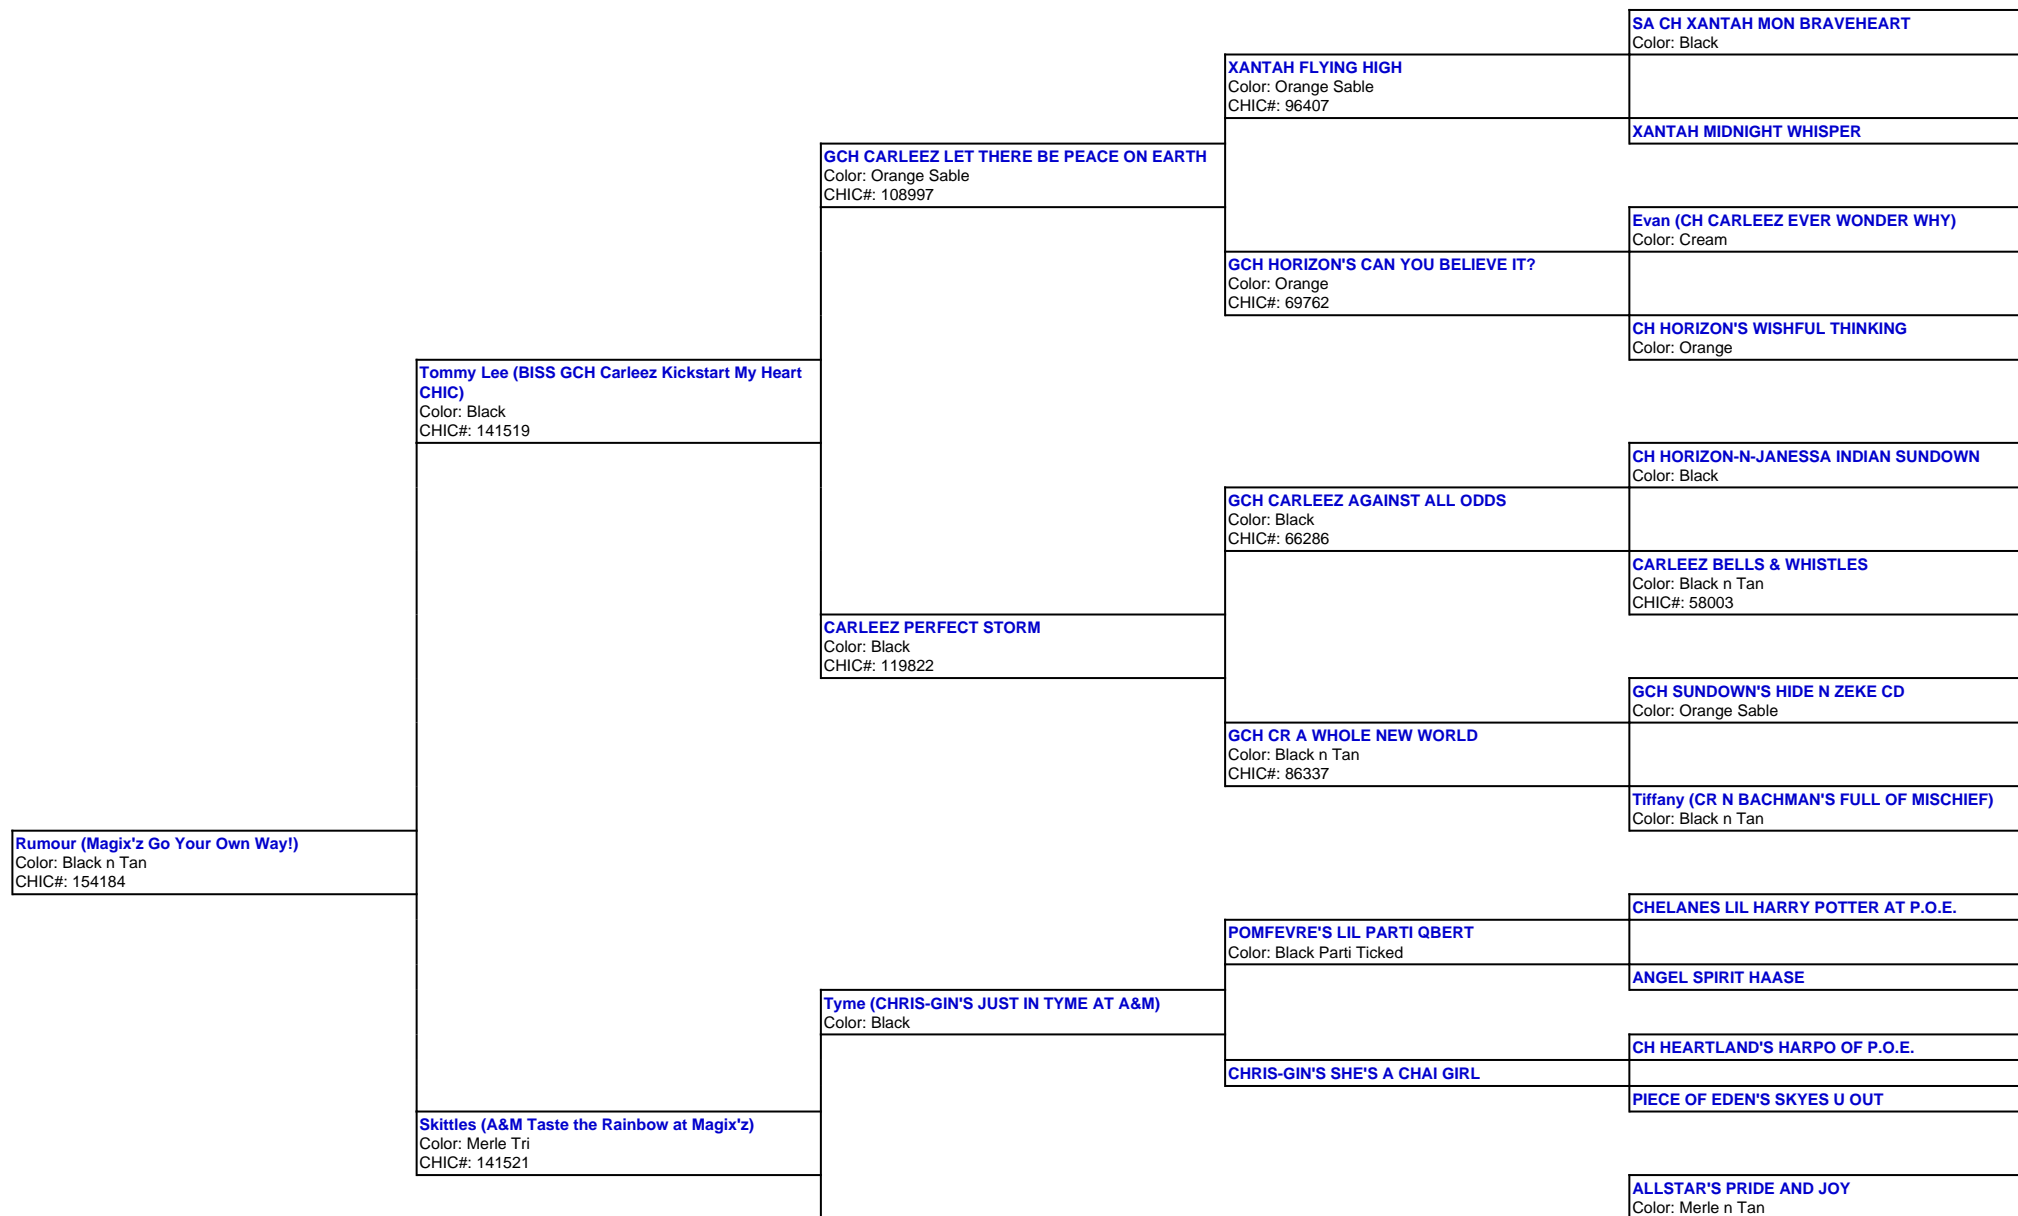

For a more detailed version of this pedigree:

<https://www.magixzpoms.com/profile/magixz-go-your-own-way>

Pedigree For:  
Rumour (Magix'z Go Your Own Way!)

	<b>Dio (Champion Allstar's Rainbow in the Dark CHIC)</b> Color: Black n Tan CHIC#: 122975	
<b>Candy (Magix'z Candy Blue Kisses at A&amp;M)</b> Color: Merle		<b>ISKATO'S DELICATE LADY OF CHARACTER</b> Color: Black n Tan
	<b>Cee-Jay (TipToe's Mystery at Magix'z)</b> Retired! Will see her in many pedigrees! Color: Merle Parti	<b>MOONBABY'S FULL METALJACKET</b> Color: Merle
		<b>TIPTOE'S SPACE CASE CHASE</b> Color: Black Tri