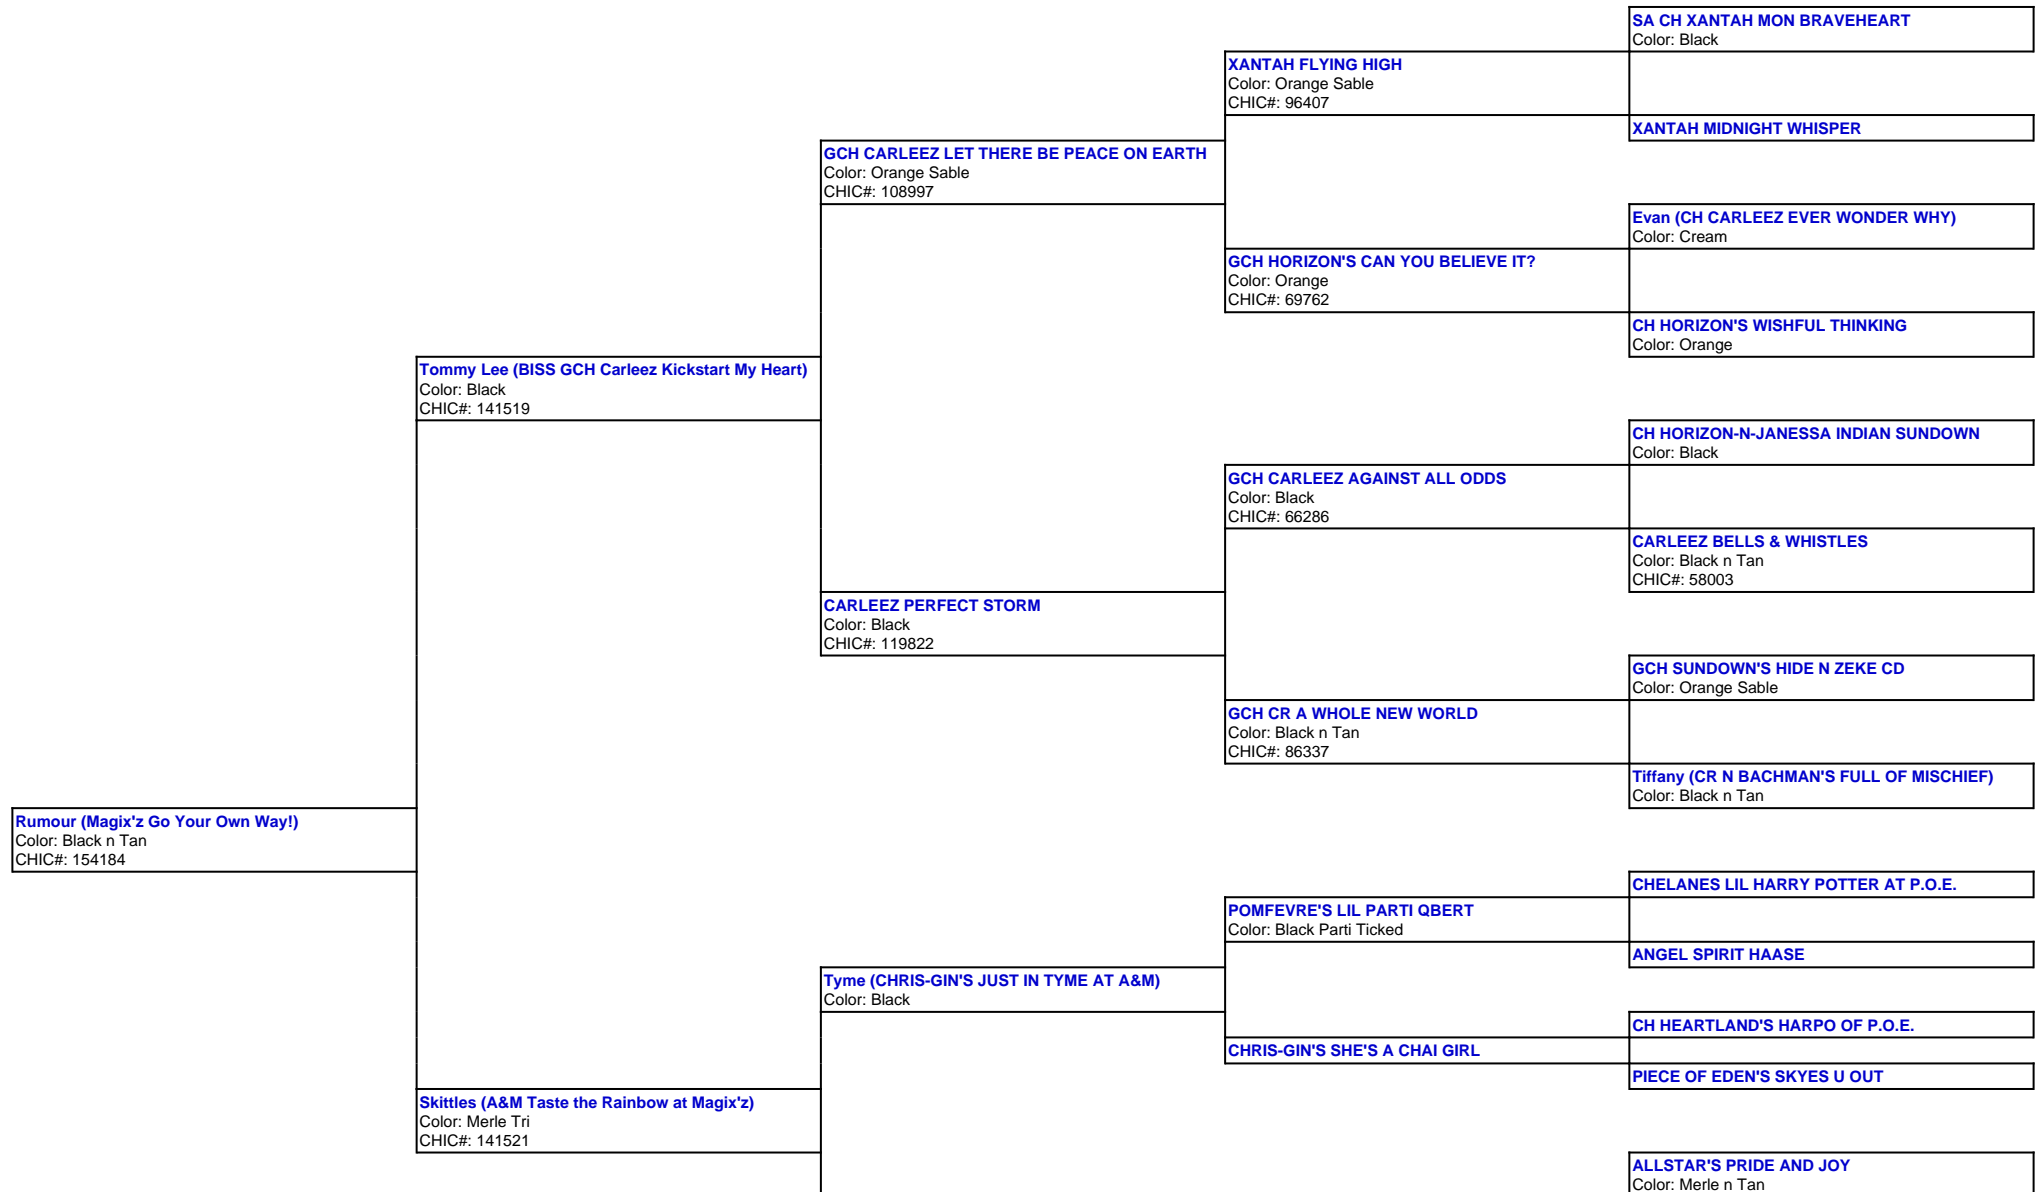

For a more detailed version of this pedigree:

<https://www.magixzpoms.com/profile/magixz-go-your-own-way>

Pedigree For:
Rumour (Magix'z Go Your Own Way!)

	Dio (Champion Allstar's Rainbow in the Dark) Color: Black n Tan CHIC#: 122975	
Candy (Magix'z Candy Blue Kisses at A&M) Color: Merle		ISKATO'S DELICATE LADY OF CHARACTER Color: Black n Tan
	Cee-Jay (TipToe's Mystery at Magix'z) Retired! Will see her in many pedigrees! Color: Merle Parti	MOONBABY'S FULL METALJACKET Color: Merle
		TIPTOE'S SPACE CASE CHASE Color: Black Tri