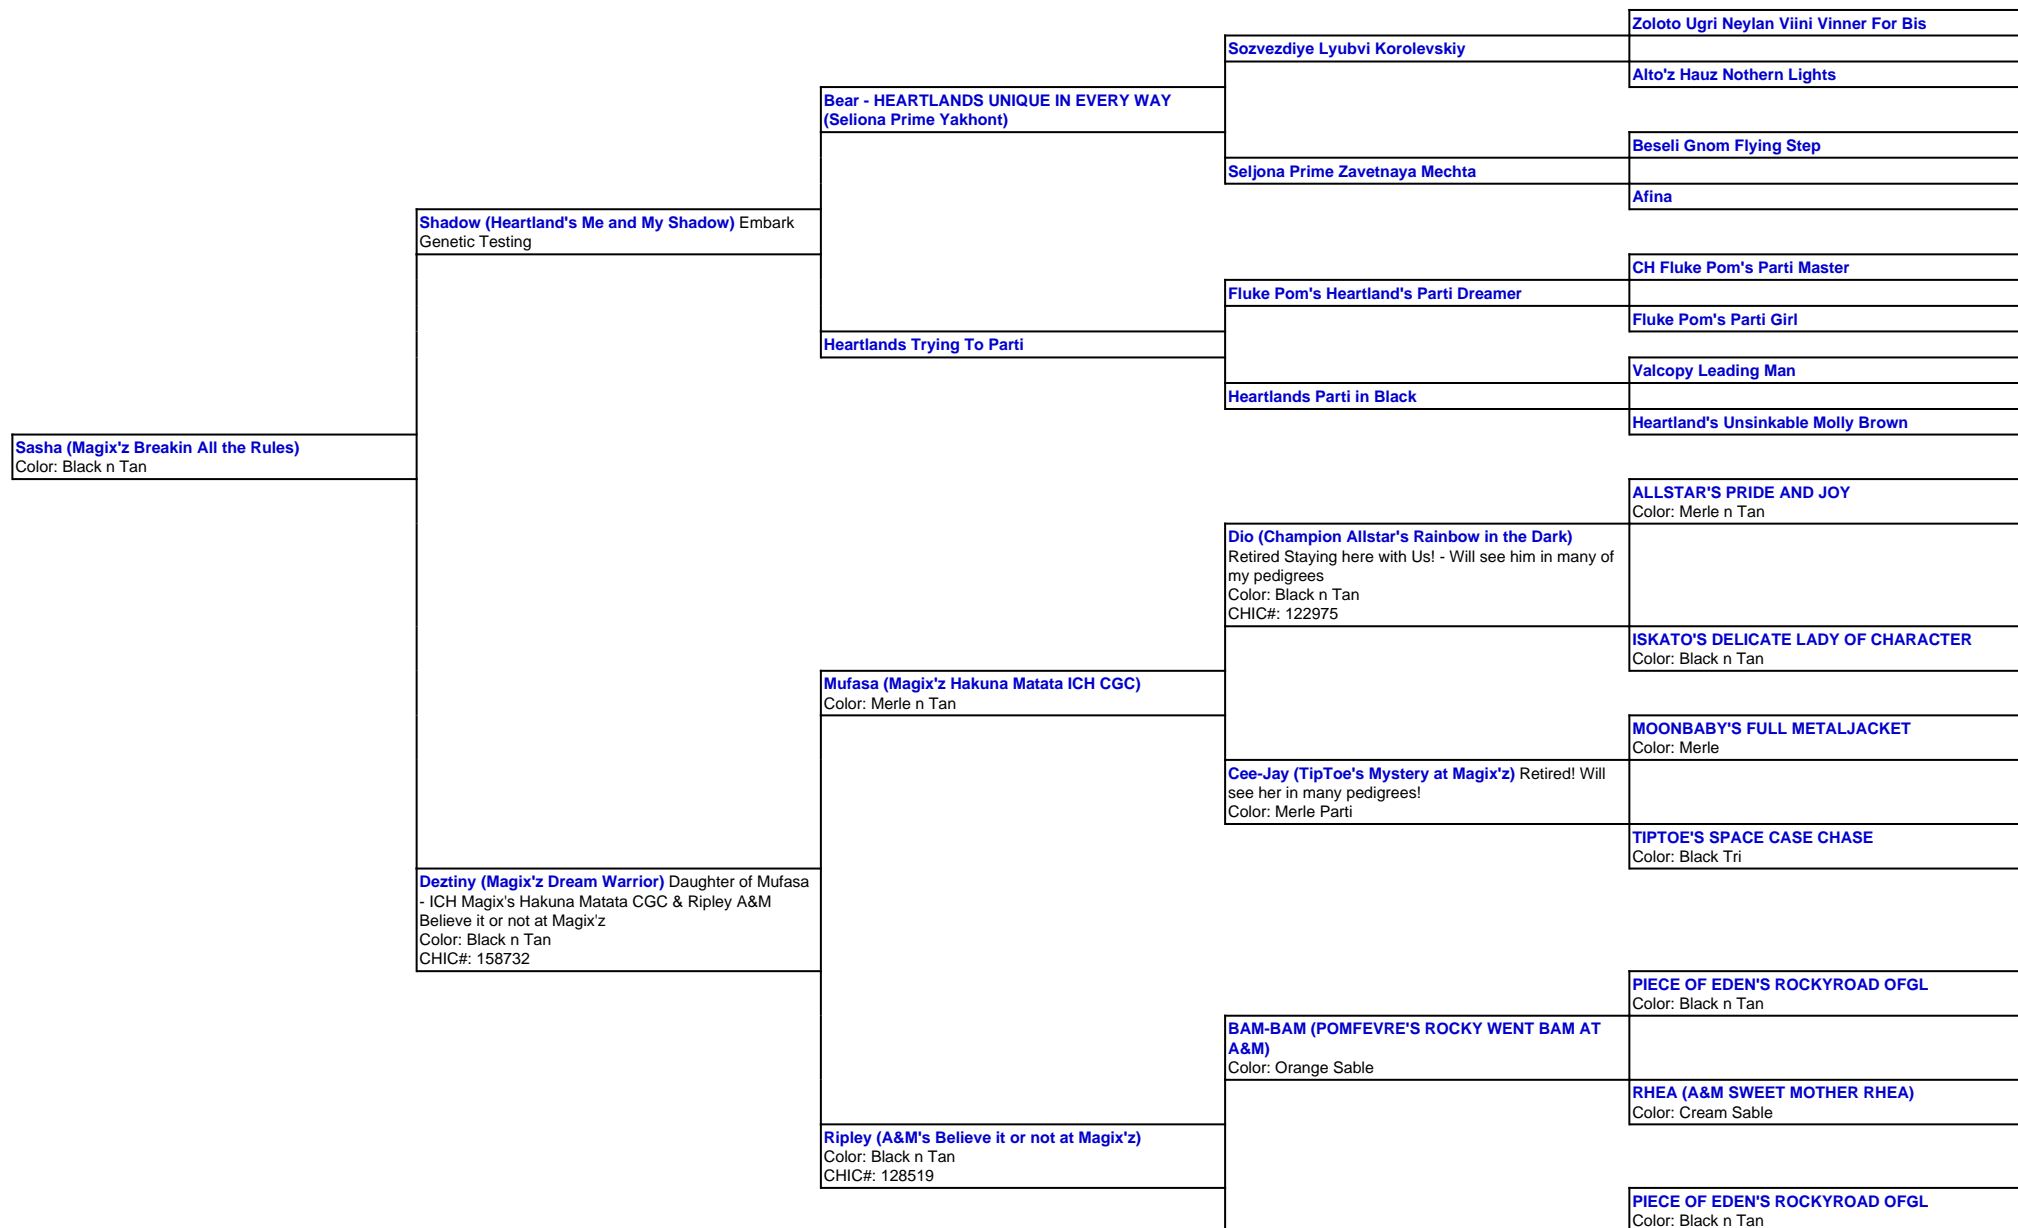

For a more detailed version of this pedigree:

<https://www.magixzpoms.com/profile/magixz-breakin-all-the-rules>

Pedigree For:  
Sasha (Magix'z Breakin All the Rules)

**KAYLA (A&M'S KUTIE KAYLA)**  
Color: Orange Sable

**ENNA (ANGELIC NOBLE ENNA)**  
Color: Sable