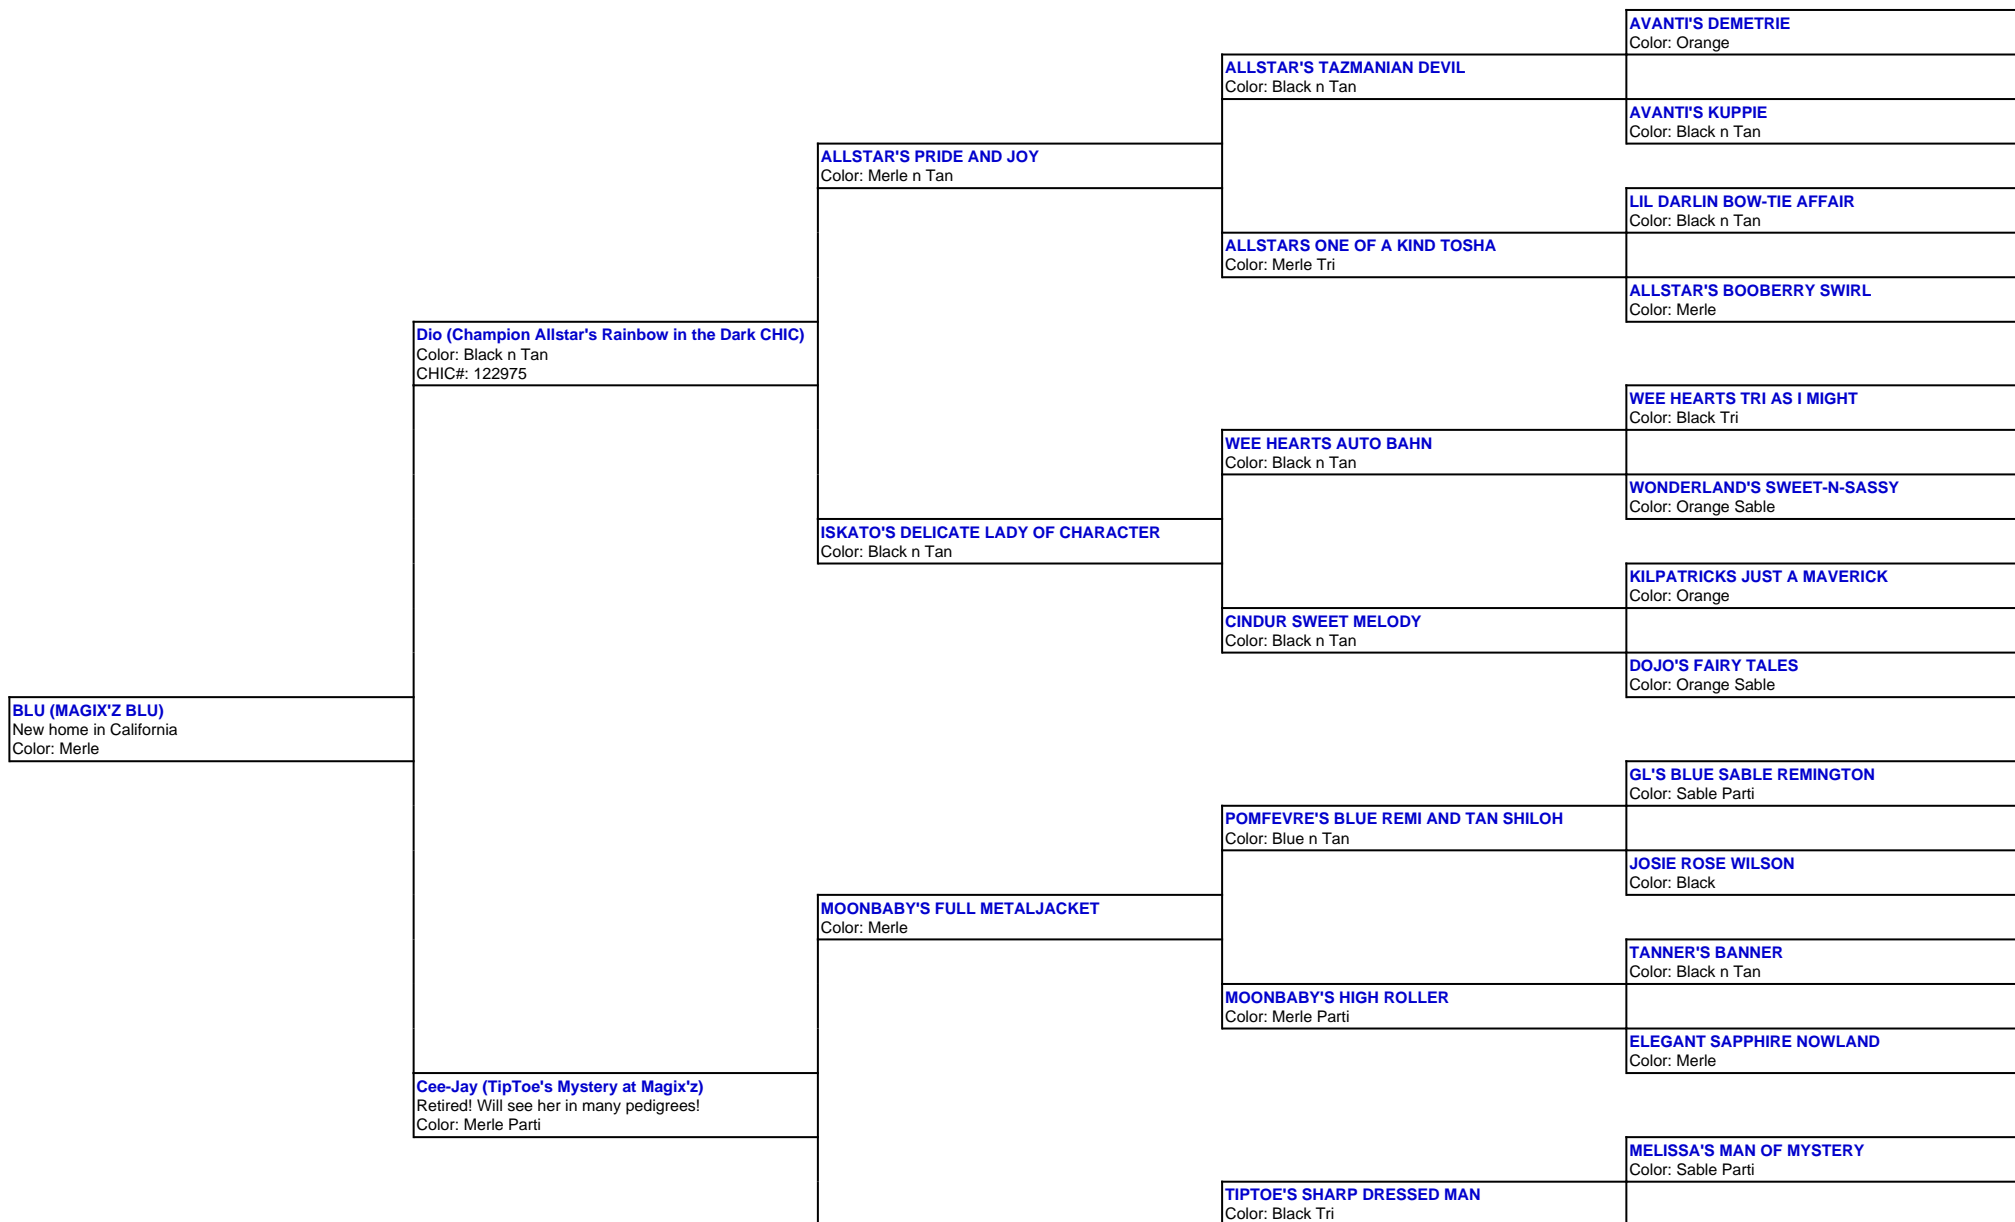

For a more detailed version of this pedigree:
<https://www.magixzpoms.com/profile/magixz-blu>

Pedigree For:
BLU (MAGIX'Z BLU)
 New home in California

TIPTOE'S SPACE CASE CHASE
Color: Black Tri

CHRISTANNES REESE'S PB CUP
Color: Chocolate

MOONBABY'S EFFORTLESS STYLE
Color: Cream

POMFEVRE'S BLUE REMI AND TAN SHILOH
Color: Blue n Tan

MELISSA'S JUST DO IT
Color: Black Tri