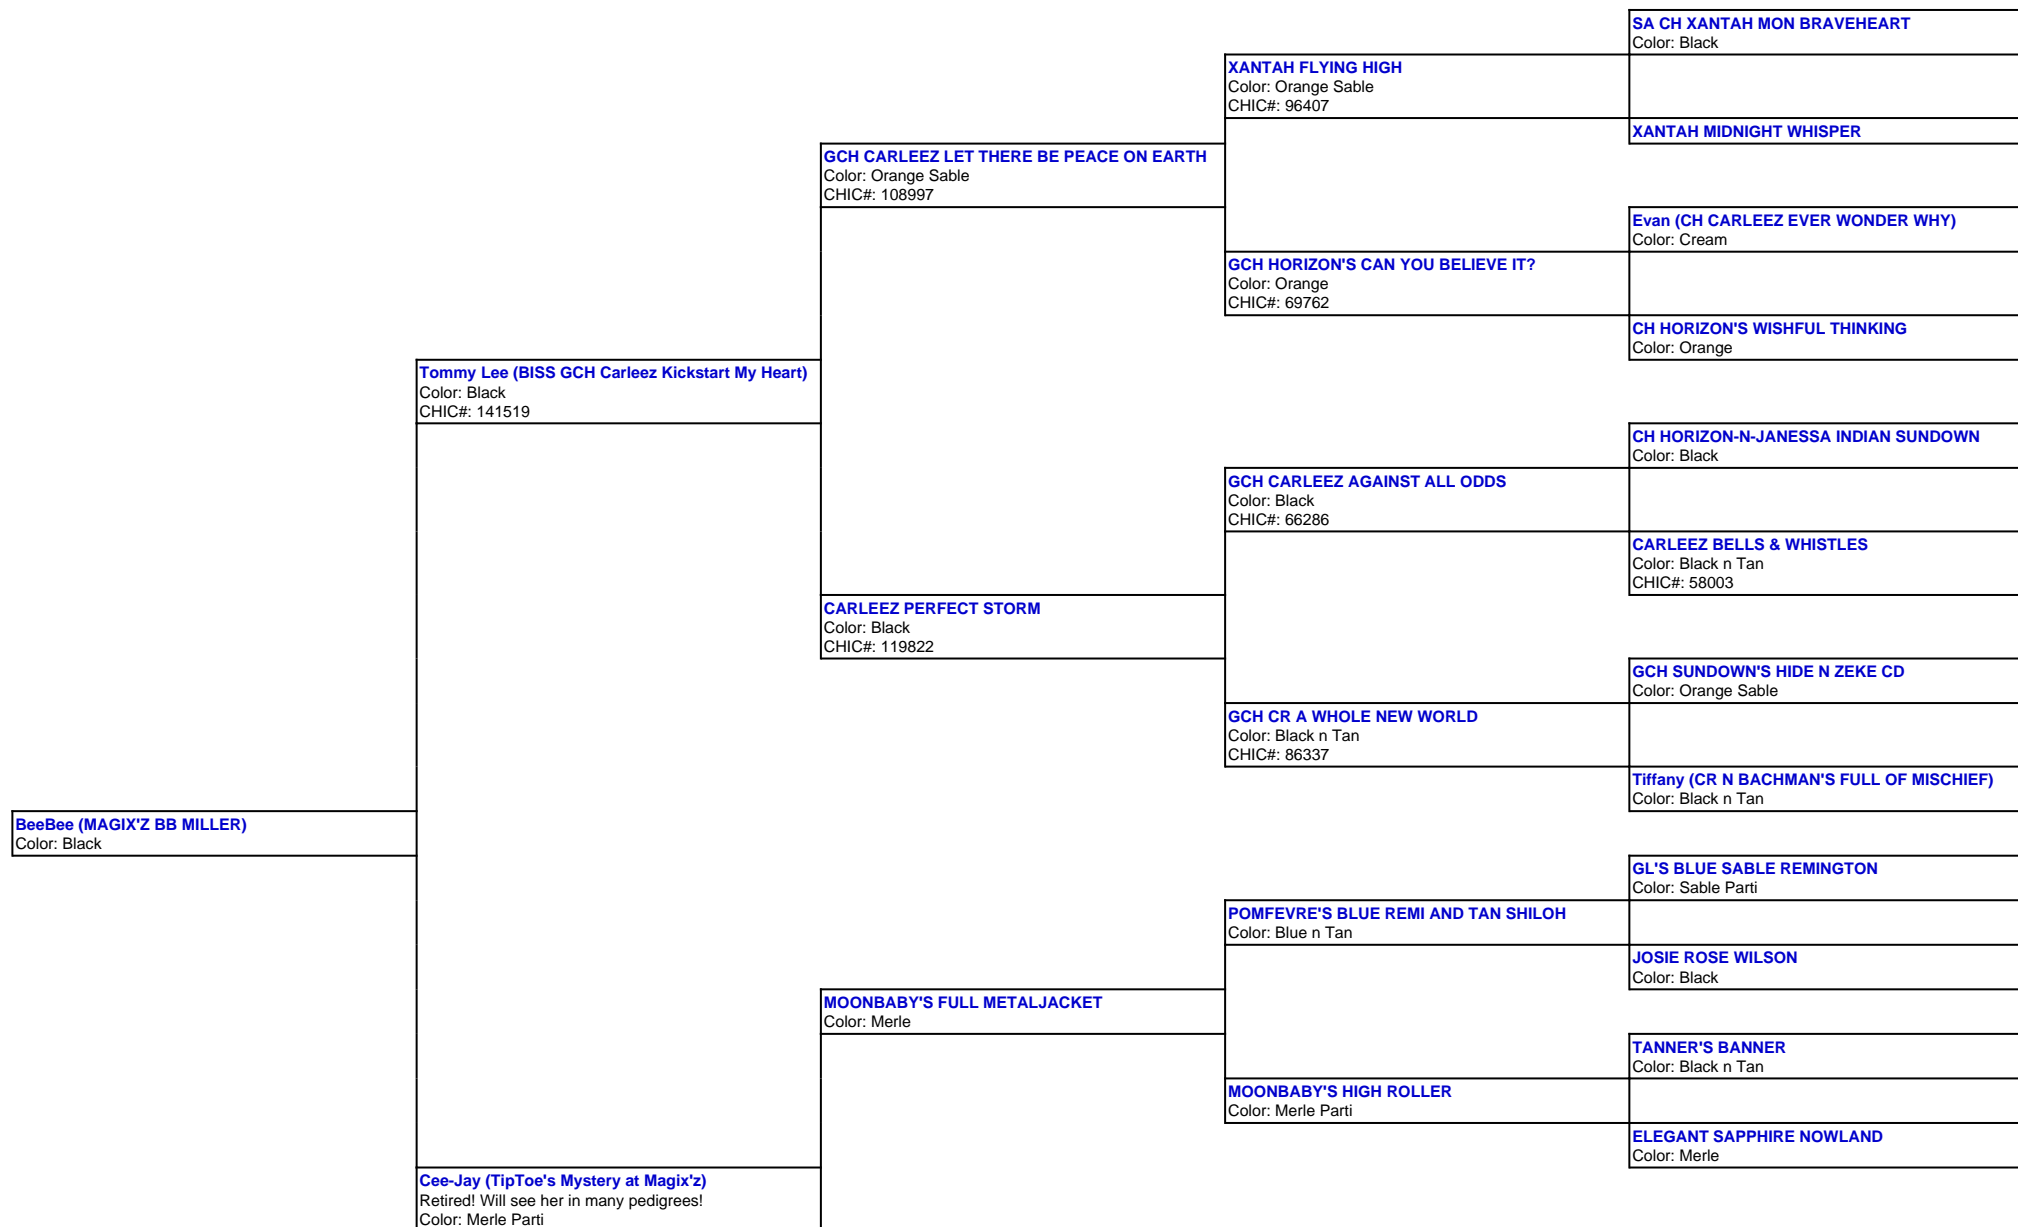

For a more detailed version of this pedigree:
<https://www.magixzpoms.com/profile/magixz-bb-miller>

Pedigree For:
BeeBee (MAGIX'Z BB MILLER)

		MELISSA'S MAN OF MYSTERY Color: Sable Parti
	TIPTOE'S SHARP DRESSED MAN Color: Black Tri	
		CHRISTANNES REESE'S PB CUP Color: Chocolate
TIPTOE'S SPACE CASE CHASE Color: Black Tri		POMFEVRE'S BLUE REMI AND TAN SHILOH Color: Blue n Tan
	MOONBABY'S EFFORTLESS STYLE Color: Cream	
		MELISSA'S JUST DO IT Color: Black Tri