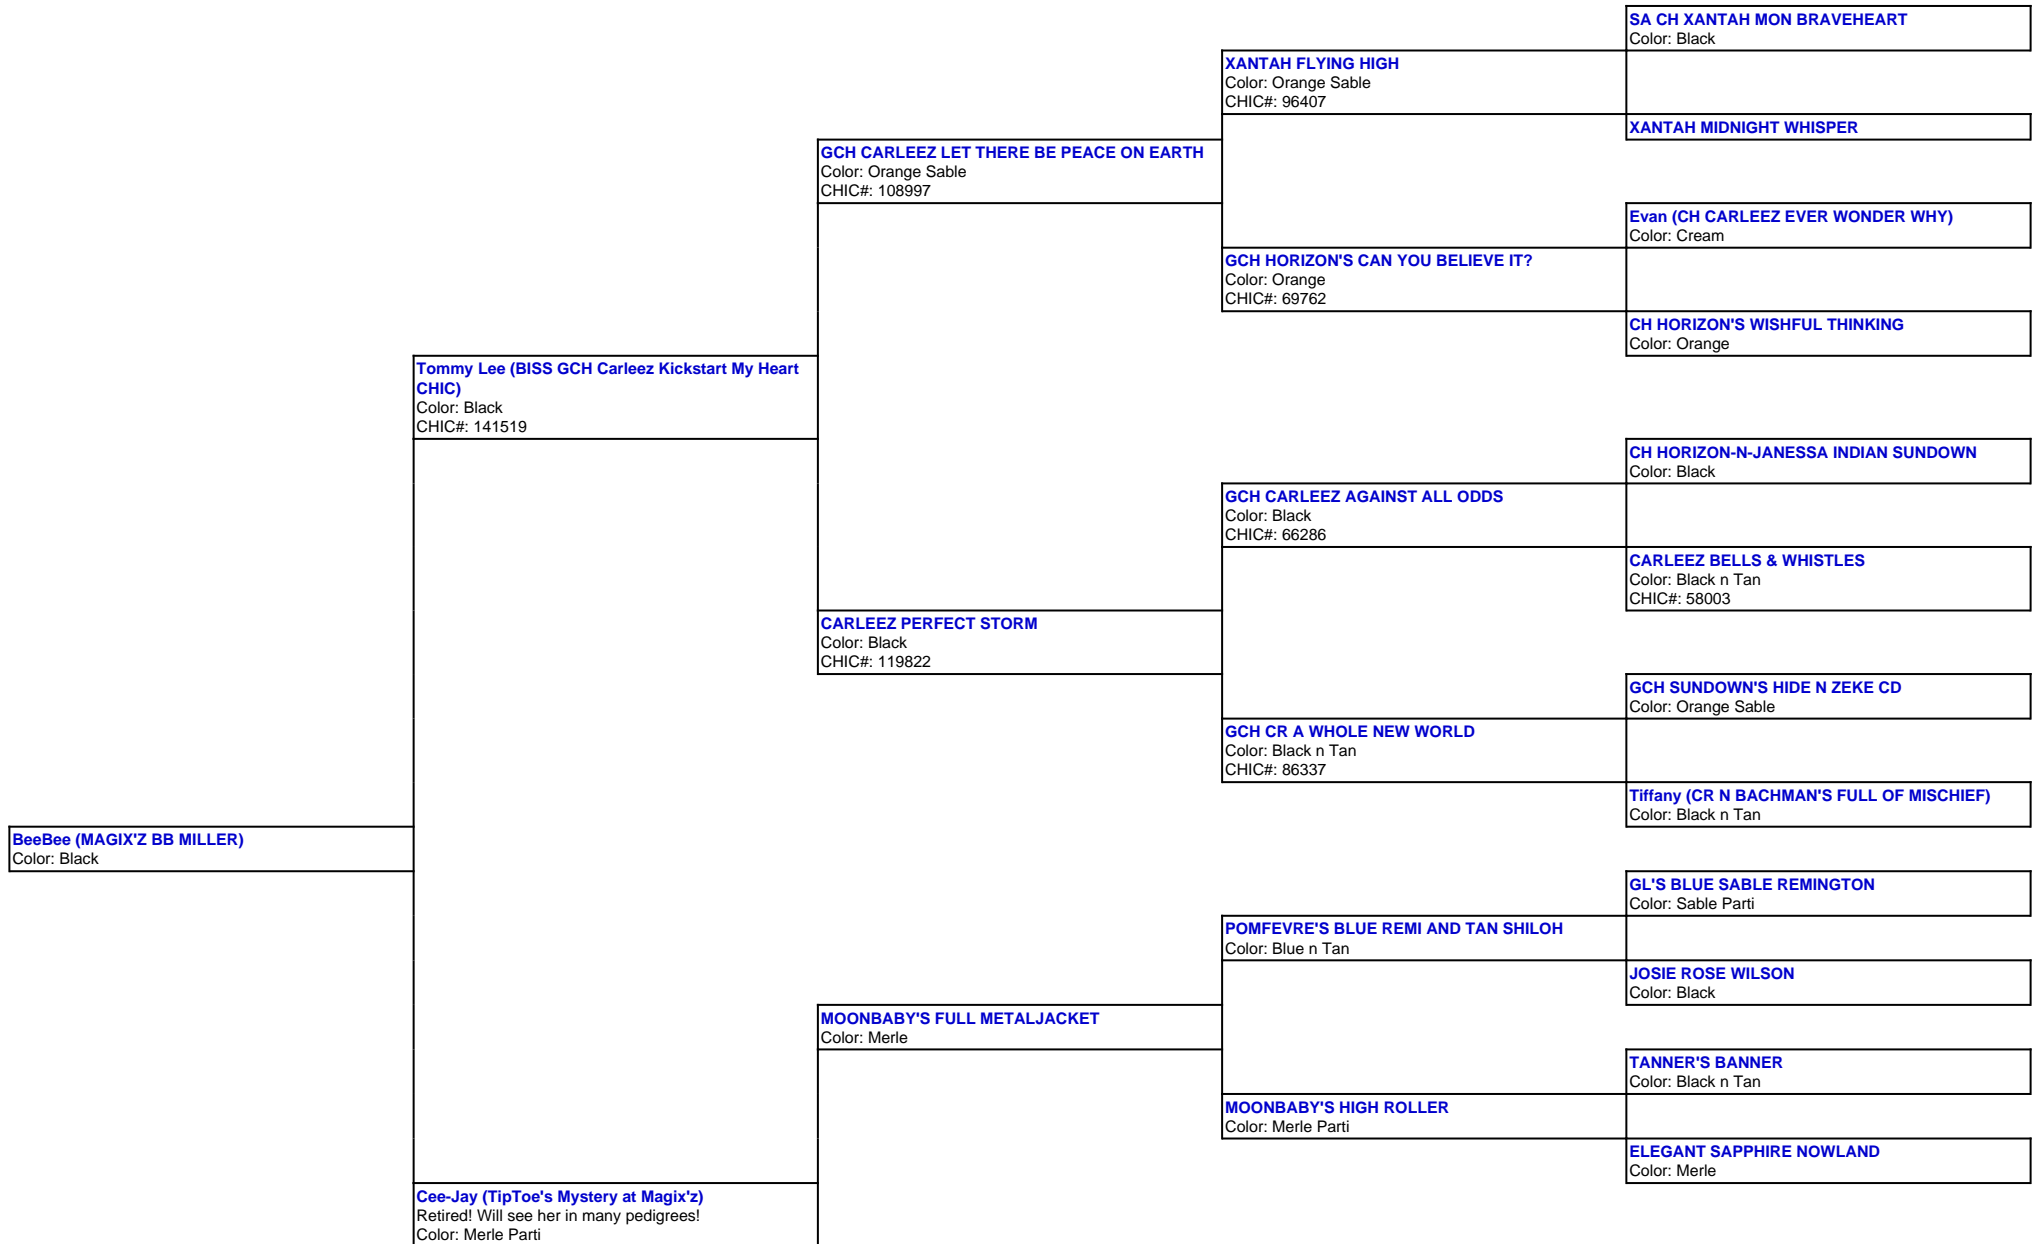

For a more detailed version of this pedigree:
<https://www.magixzpoms.com/profile/magixz-bb-miller>

Pedigree For:
 BeeBee (MAGIX'Z BB MILLER)

		MELISSA'S MAN OF MYSTERY Color: Sable Parti
	TIPTOE'S SHARP DRESSED MAN Color: Black Tri	
		CHRISTANNES REESE'S PB CUP Color: Chocolate
TIPTOE'S SPACE CASE CHASE Color: Black Tri		POMFEVRE'S BLUE REMI AND TAN SHILOH Color: Blue n Tan
	MOONBABY'S EFFORTLESS STYLE Color: Cream	
		MELISSA'S JUST DO IT Color: Black Tri