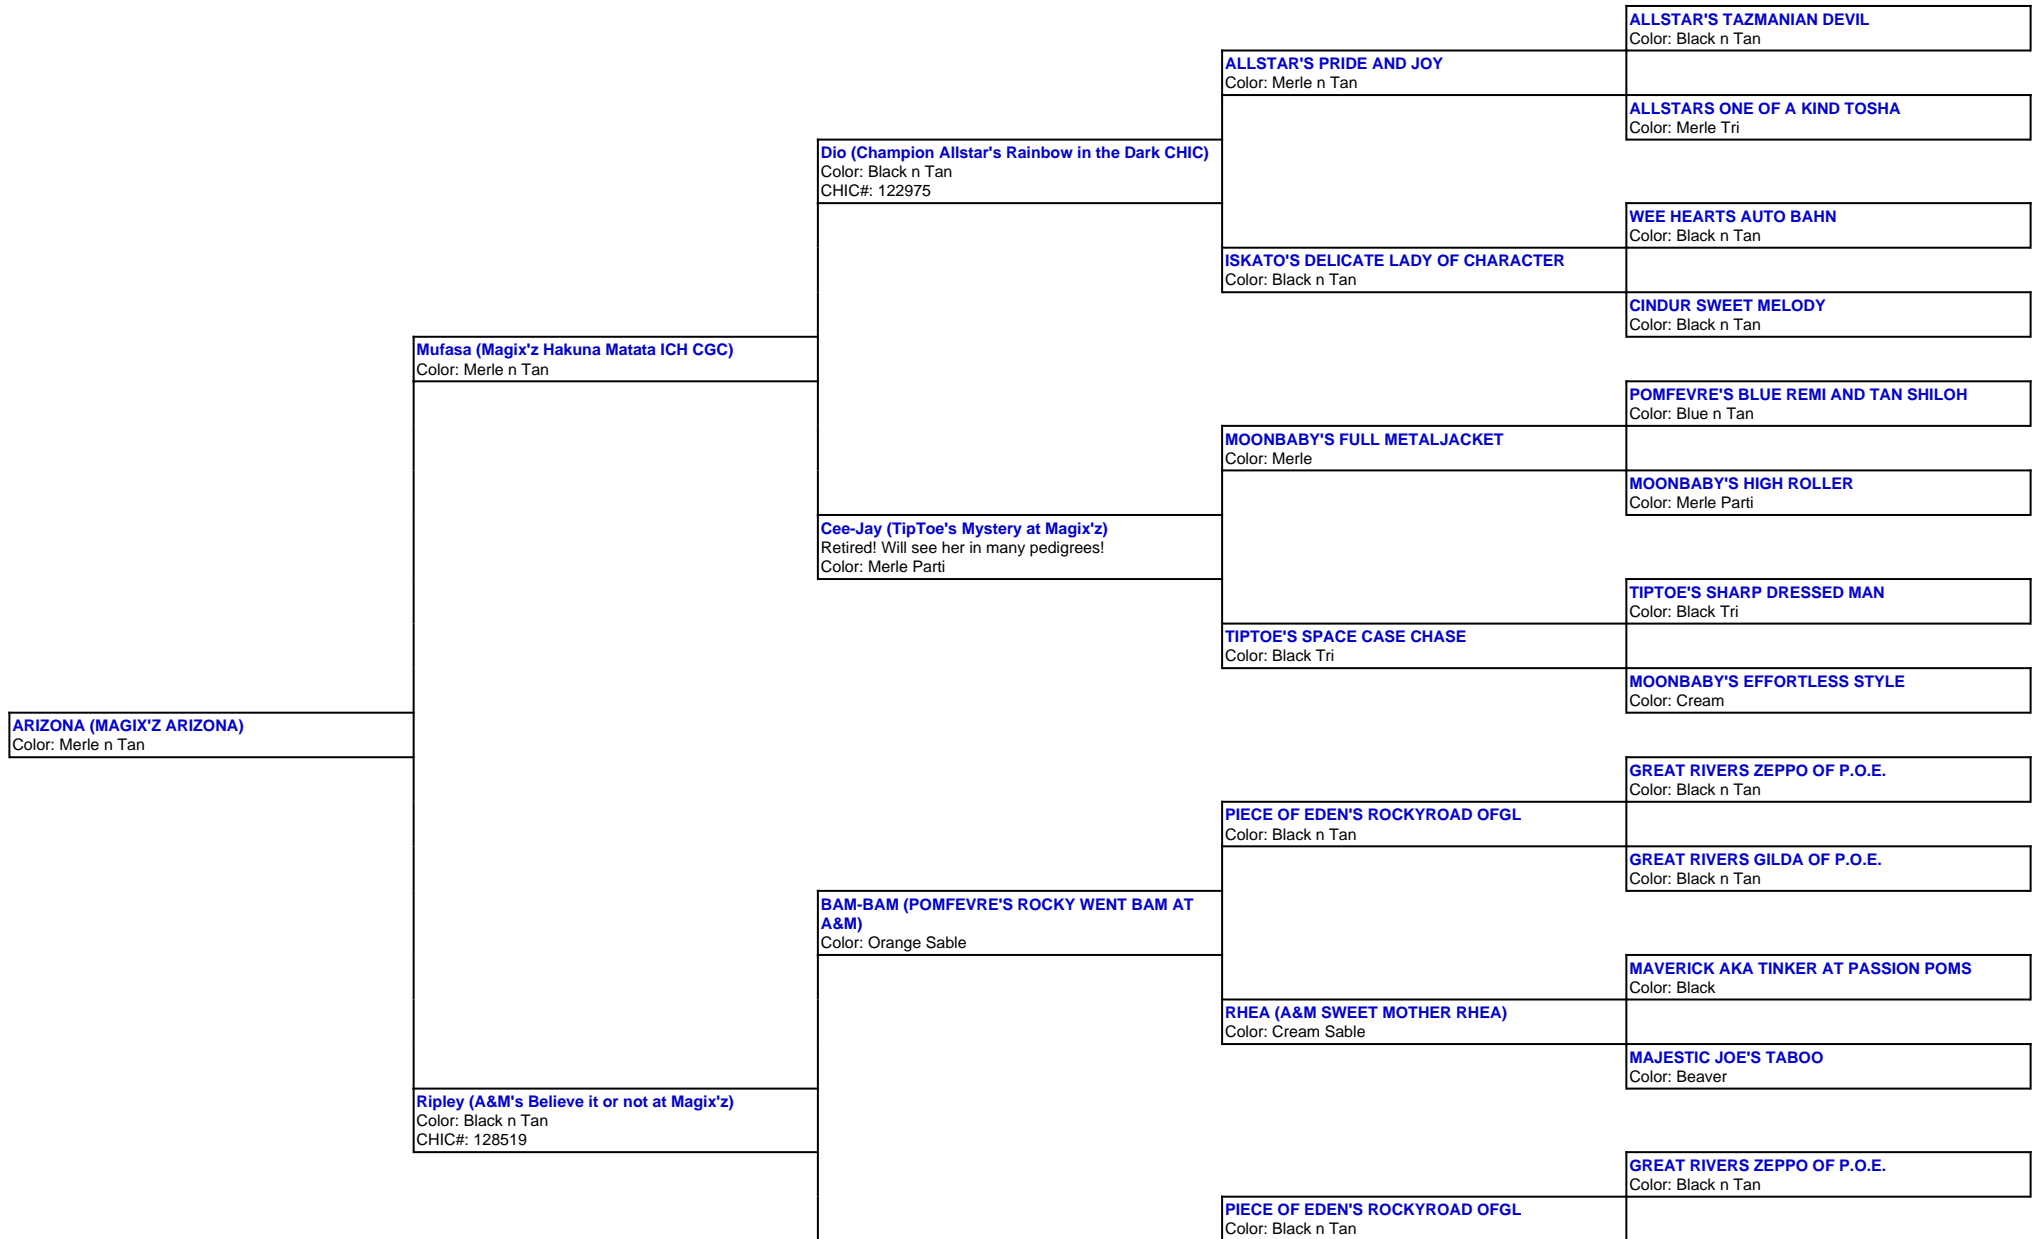

For a more detailed version of this pedigree:
<https://www.magixzpoms.com/profile/magixz-arizona>

Pedigree For:
 ARIZONA (MAGIX'Z ARIZONA)

KAYLA (A&M'S KUTIE KAYLA)
Color: Orange Sable

GREAT RIVERS GILDA OF P.O.E.
Color: Black n Tan

TIME BANDIT
Color: Black

ENNA (ANGELIC NOBLE ENNA)
Color: Sable

ROYCES LITTLE CRICKET CASSIE
Color: Black Parti