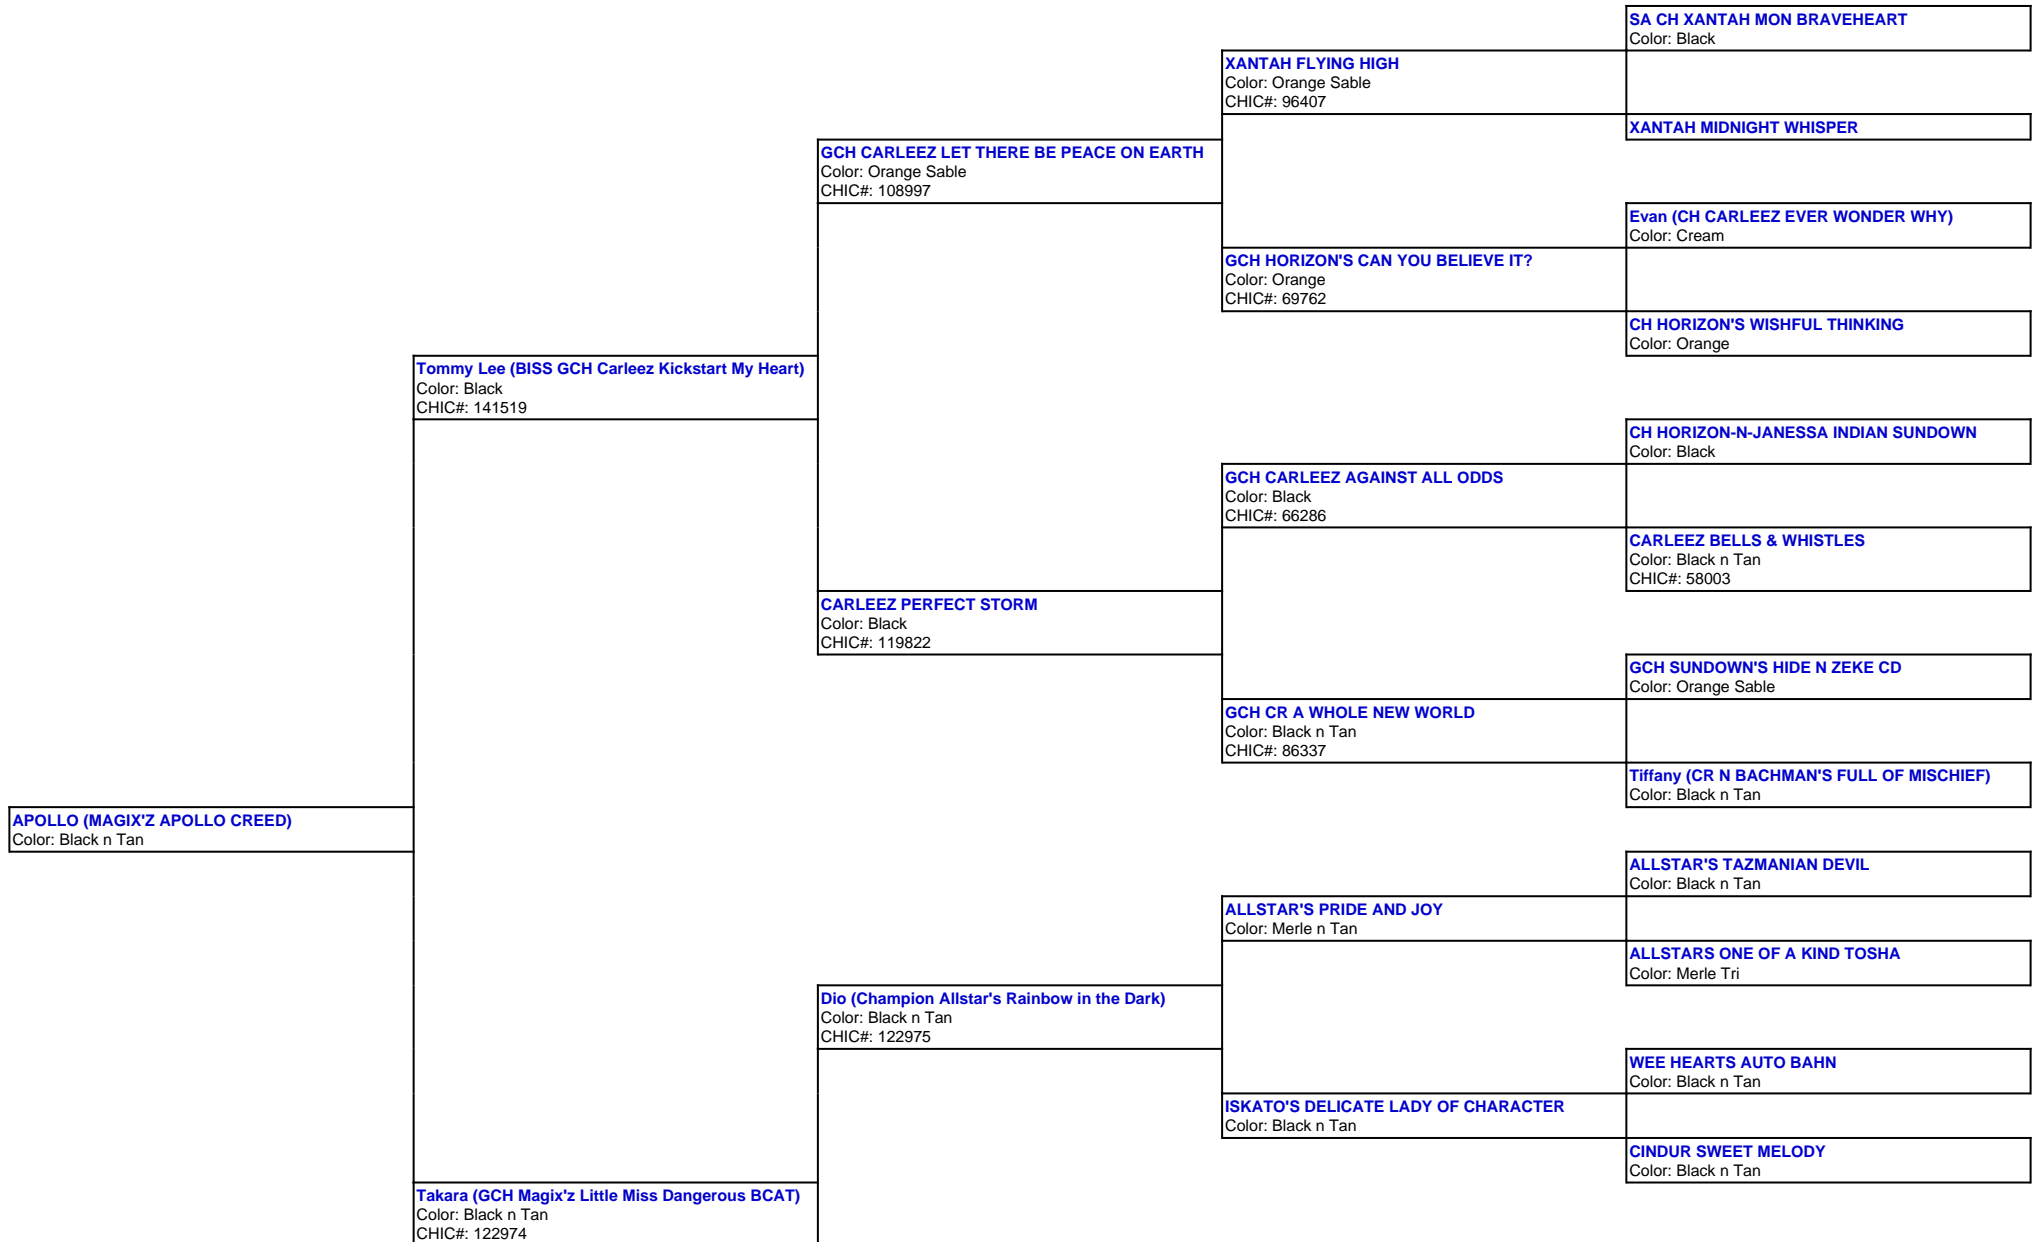

For a more detailed version of this pedigree:  
<https://www.magixzpoms.com/profile/magixz-apollo-creed>

Pedigree For:  
 APOLLO (MAGIX'Z APOLLO CREED)

		<b>Pearl Moons Shiloh</b> Color: Merle Tri
	<b>Pearl Moon Hemi has my Heart at Windsong</b> Color: Merle Tri	
		<b>Pearl Moons Mia Furrari</b> Color: Black Tri
<b>Daytona (Windsong's Oh so Dazzling Daytona at Magix'z)</b> Color: Merle Tri		
		<b>KC's Parti at Windsong's Willow</b> Color: Black Tri
	<b>Windsong's Priceless Jewel</b> Color: Black n Tan	
		<b>Windsong's Little Bella of the Ball</b> Color: Choc n Tan