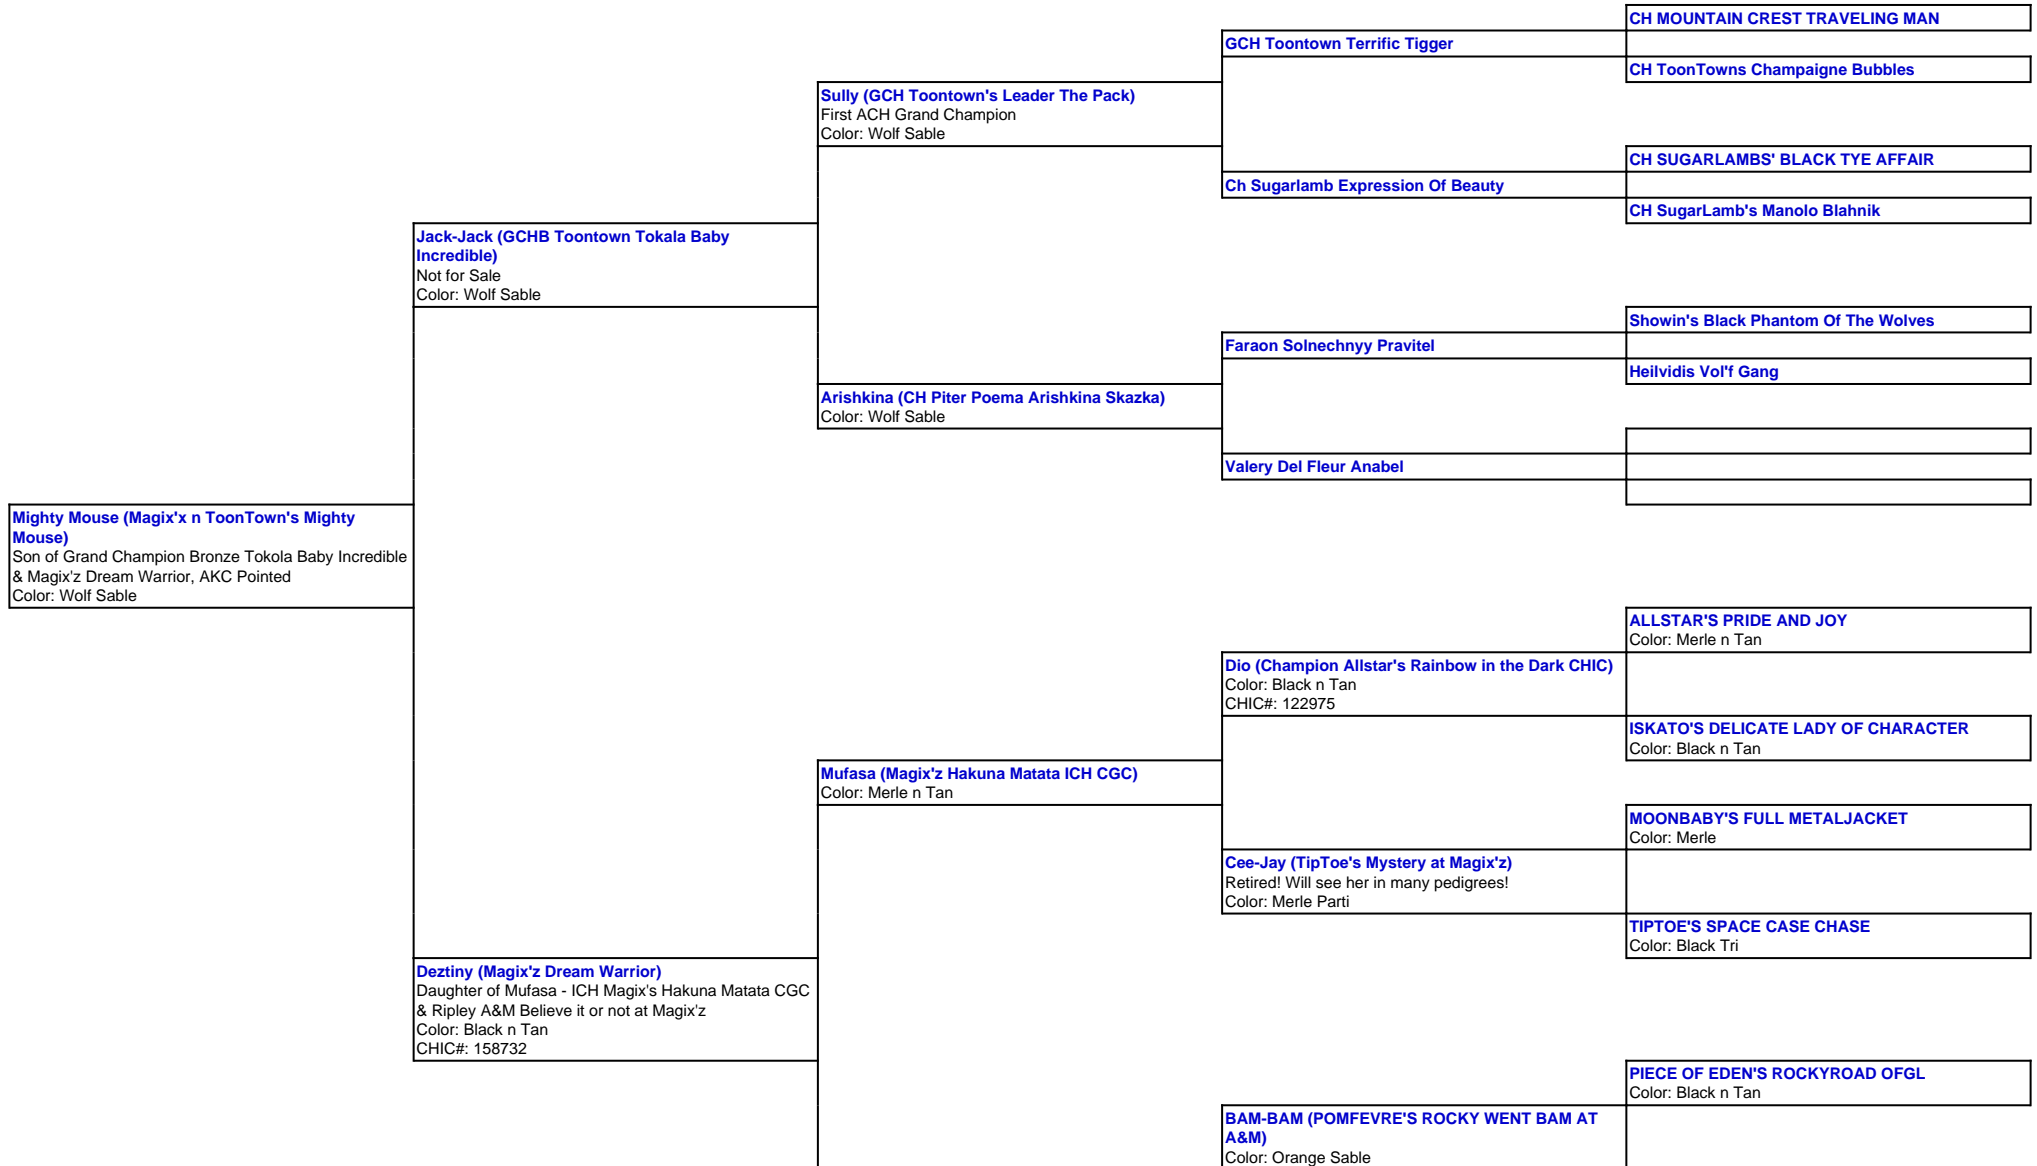

For a more detailed version of this pedigree:

<https://www.magixzpoms.com/profile/magixx-n-toontowns-mighty-mouse>

Pedigree For:

**Mighty Mouse (Magix'x n ToonTown's Mighty Mouse)**

Son of Grand Champion Bronze Tokola Baby Incredible & Magix'z Dream Warrior  
AKC Pointed

**Ripley (A&M's Believe it or not at Magix'z)**  
Color: Black n Tan  
CHIC#: 128519

**RHEA (A&M SWEET MOTHER RHEA)**  
Color: Cream Sable

**PIECE OF EDEN'S ROCKYROAD OFGL**  
Color: Black n Tan

**KAYLA (A&M'S KUTIE KAYLA)**  
Color: Orange Sable

**ENNA (ANGELIC NOBLE ENNA)**  
Color: Sable