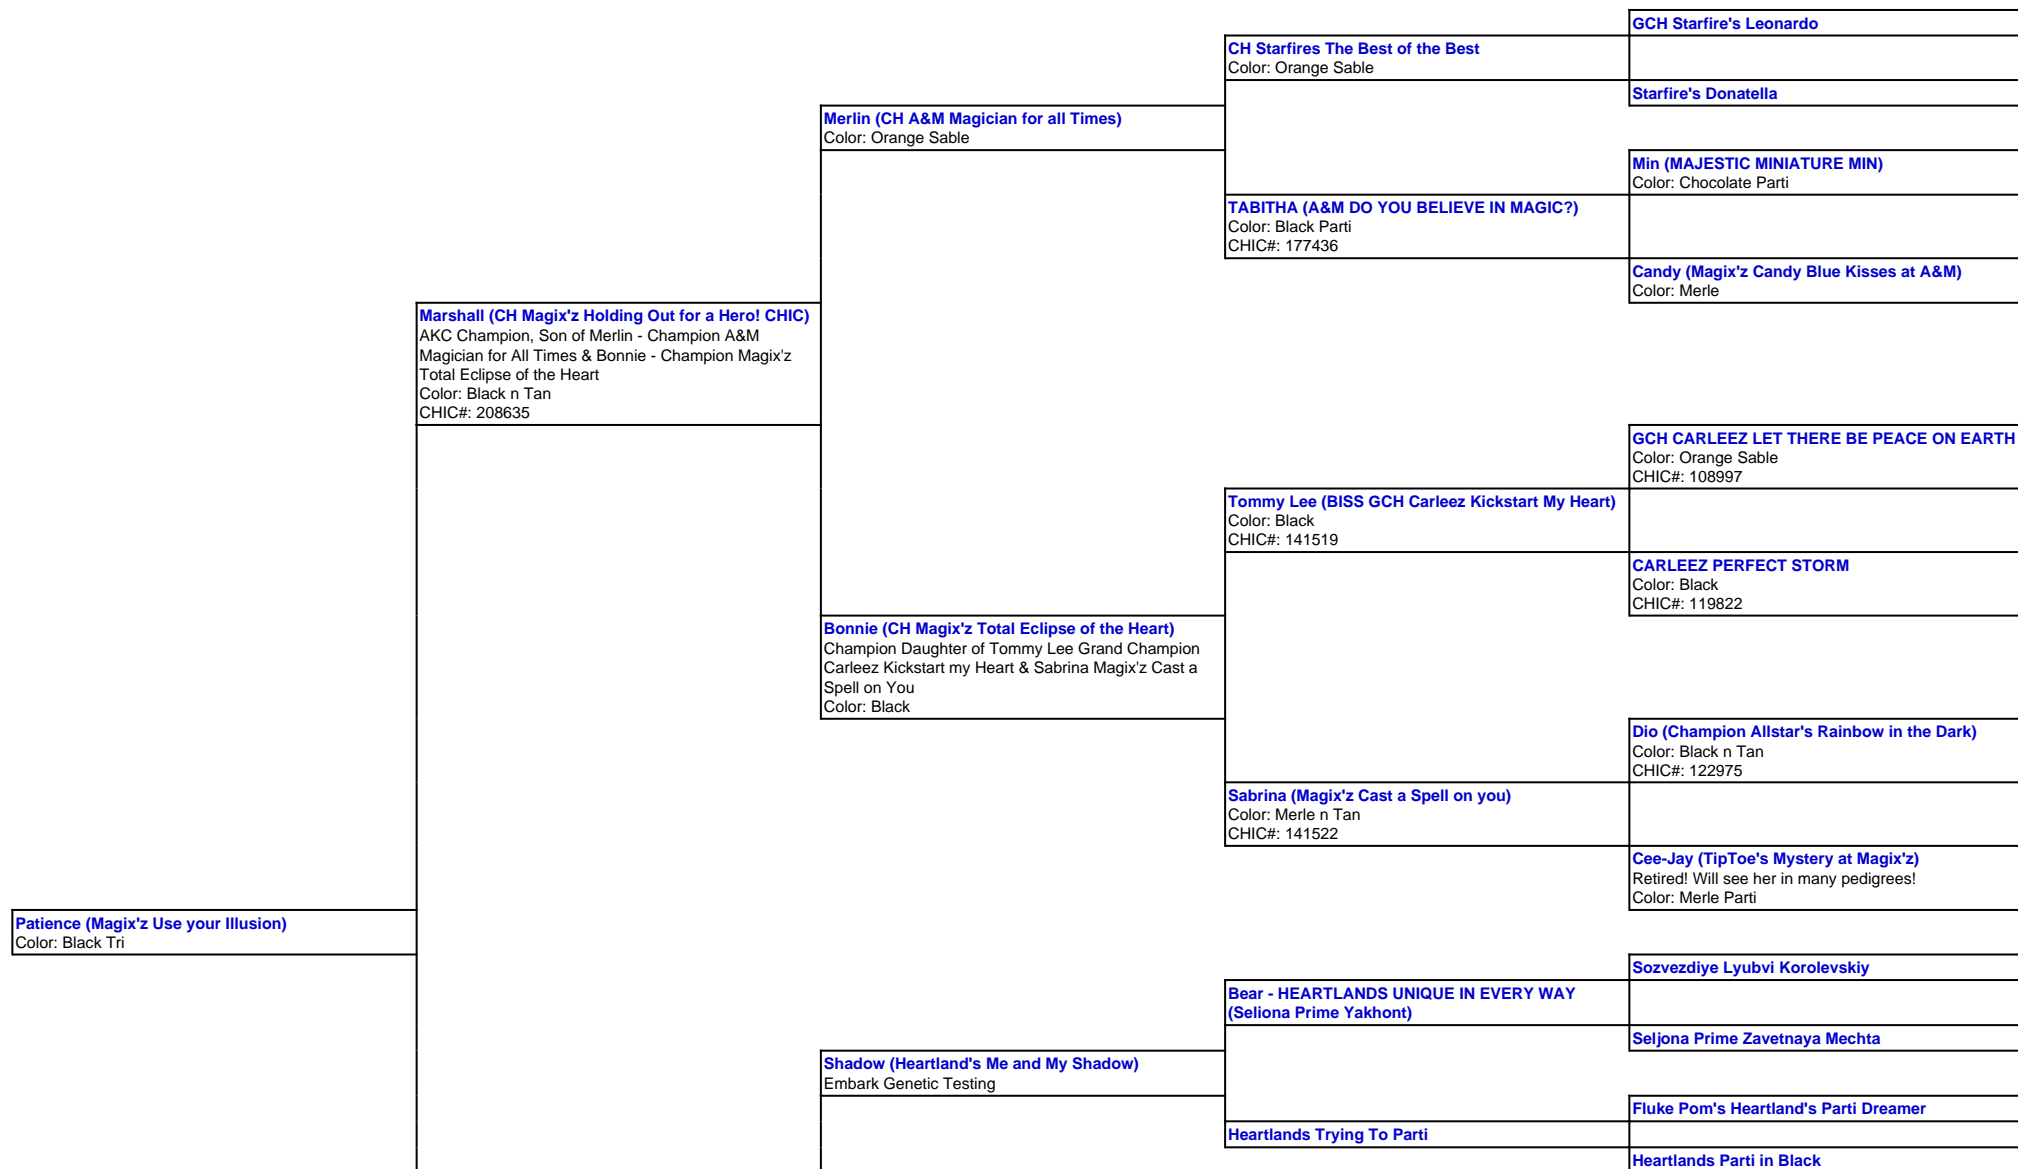

For a more detailed version of this pedigree:

<https://www.magixzpoms.com/profile/magix-z-use-your-illusion>

Pedigree For:
Patience (Magix'z Use your Illusion)

Aneesa (Magix'z Shot in the Dark CHIC)
Daughter of Shadow Heartland's Me & My Shadow &
Bianca Magix'z Small Town Girl
Color: Black n Tan
CHIC#: 208634

Bianca (Magix'z Small Town Girl)
Daughter of Mufasa ICH Magix's Hakuna Matata CGC
& Rumour Magix'z Go your Own Way
Color: Black n Tan
CHIC#: 171241

Mufasa (Magix'z Hakuna Matata ICH CGC)
Color: Merle n Tan