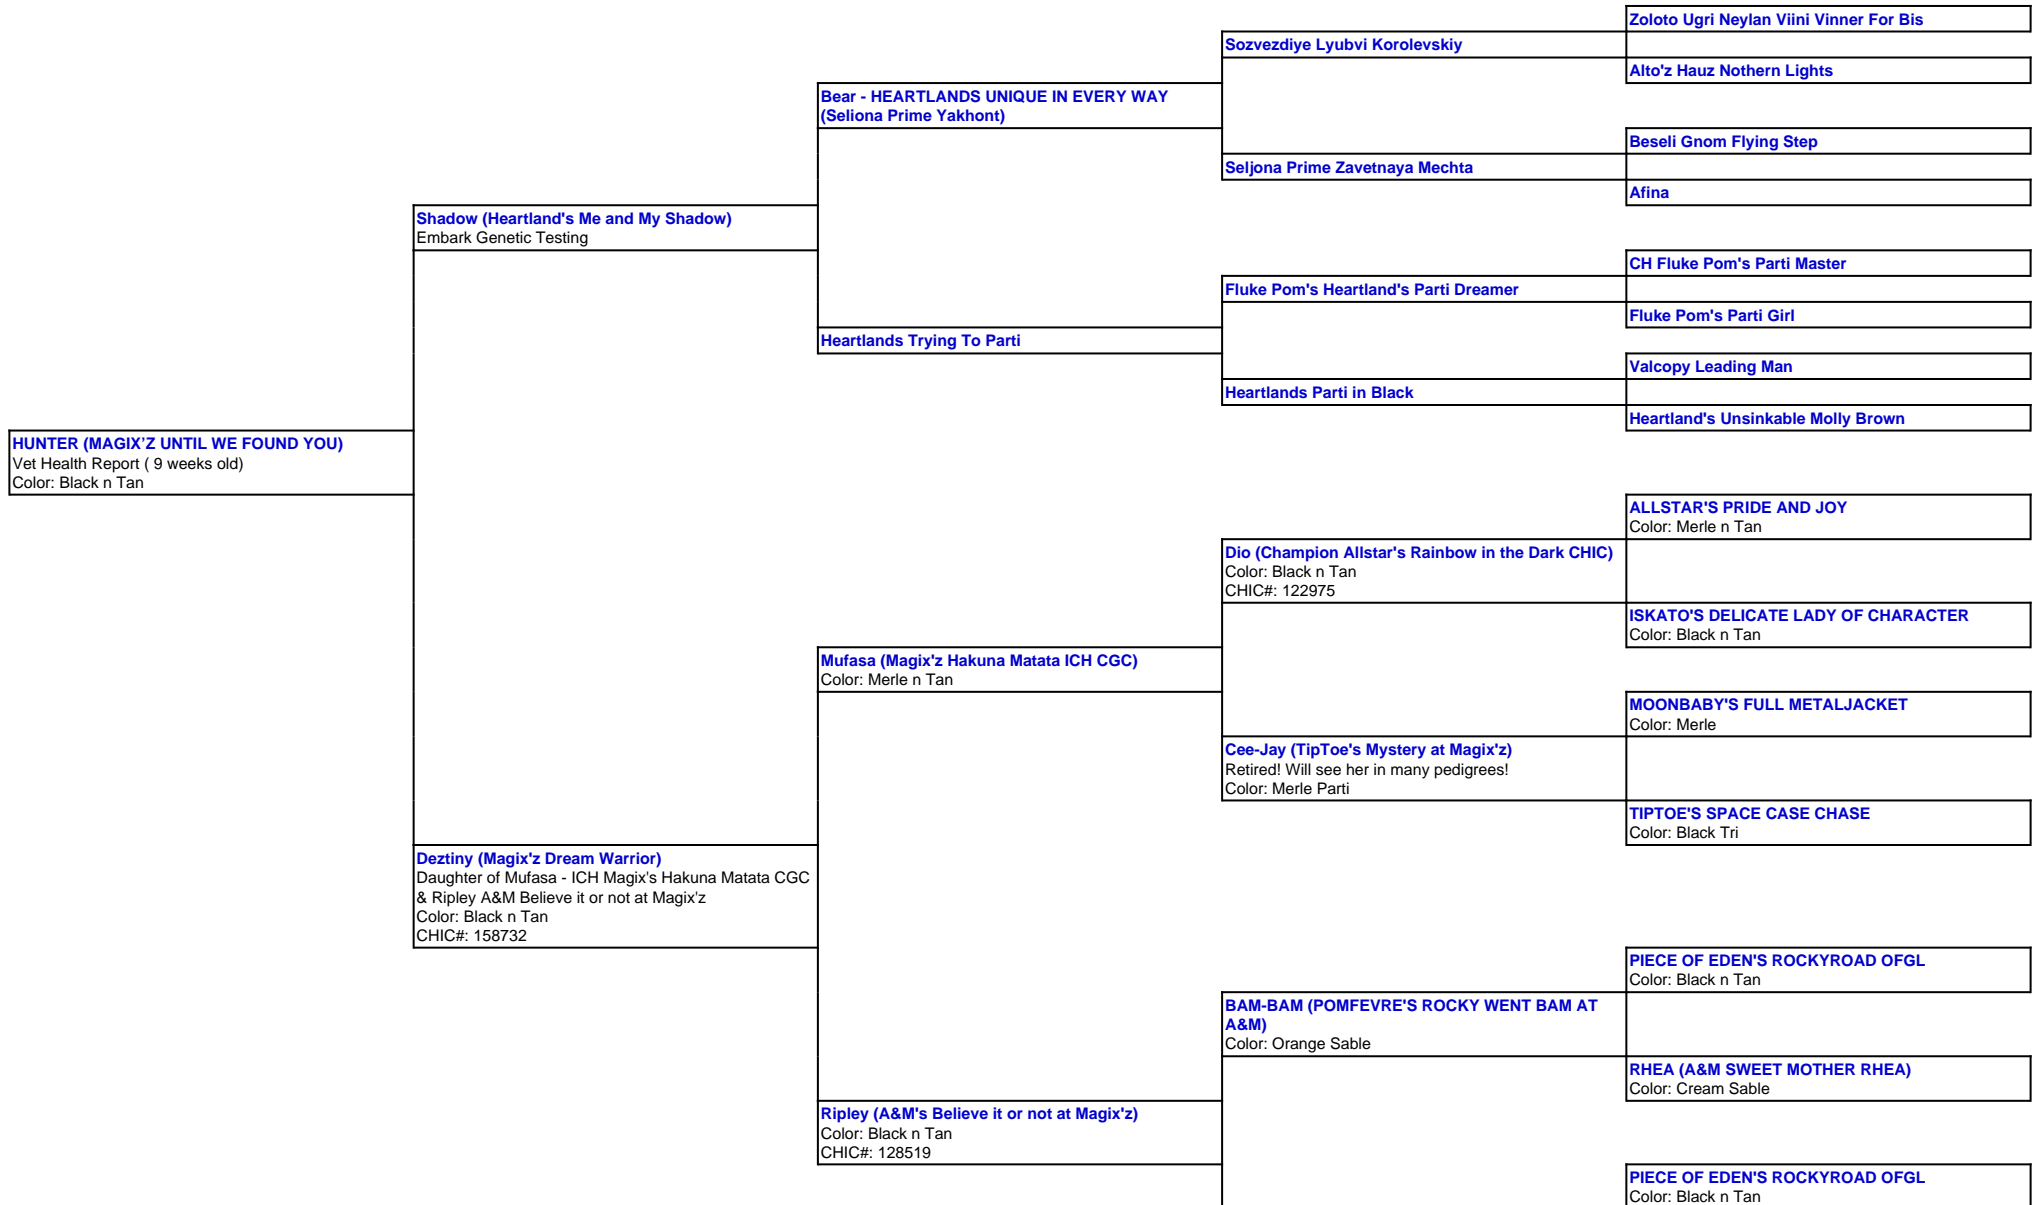

For a more detailed version of this pedigree:

<https://www.magixzpoms.com/profile/magix-z-until-we-found-you>

Pedigree For:  
HUNTER (MAGIX'Z UNTIL WE FOUND YOU)

**KAYLA (A&M'S KUTIE KAYLA)**

Color: Orange Sable

**ENNA (ANGELIC NOBLE ENNA)**

Color: Sable