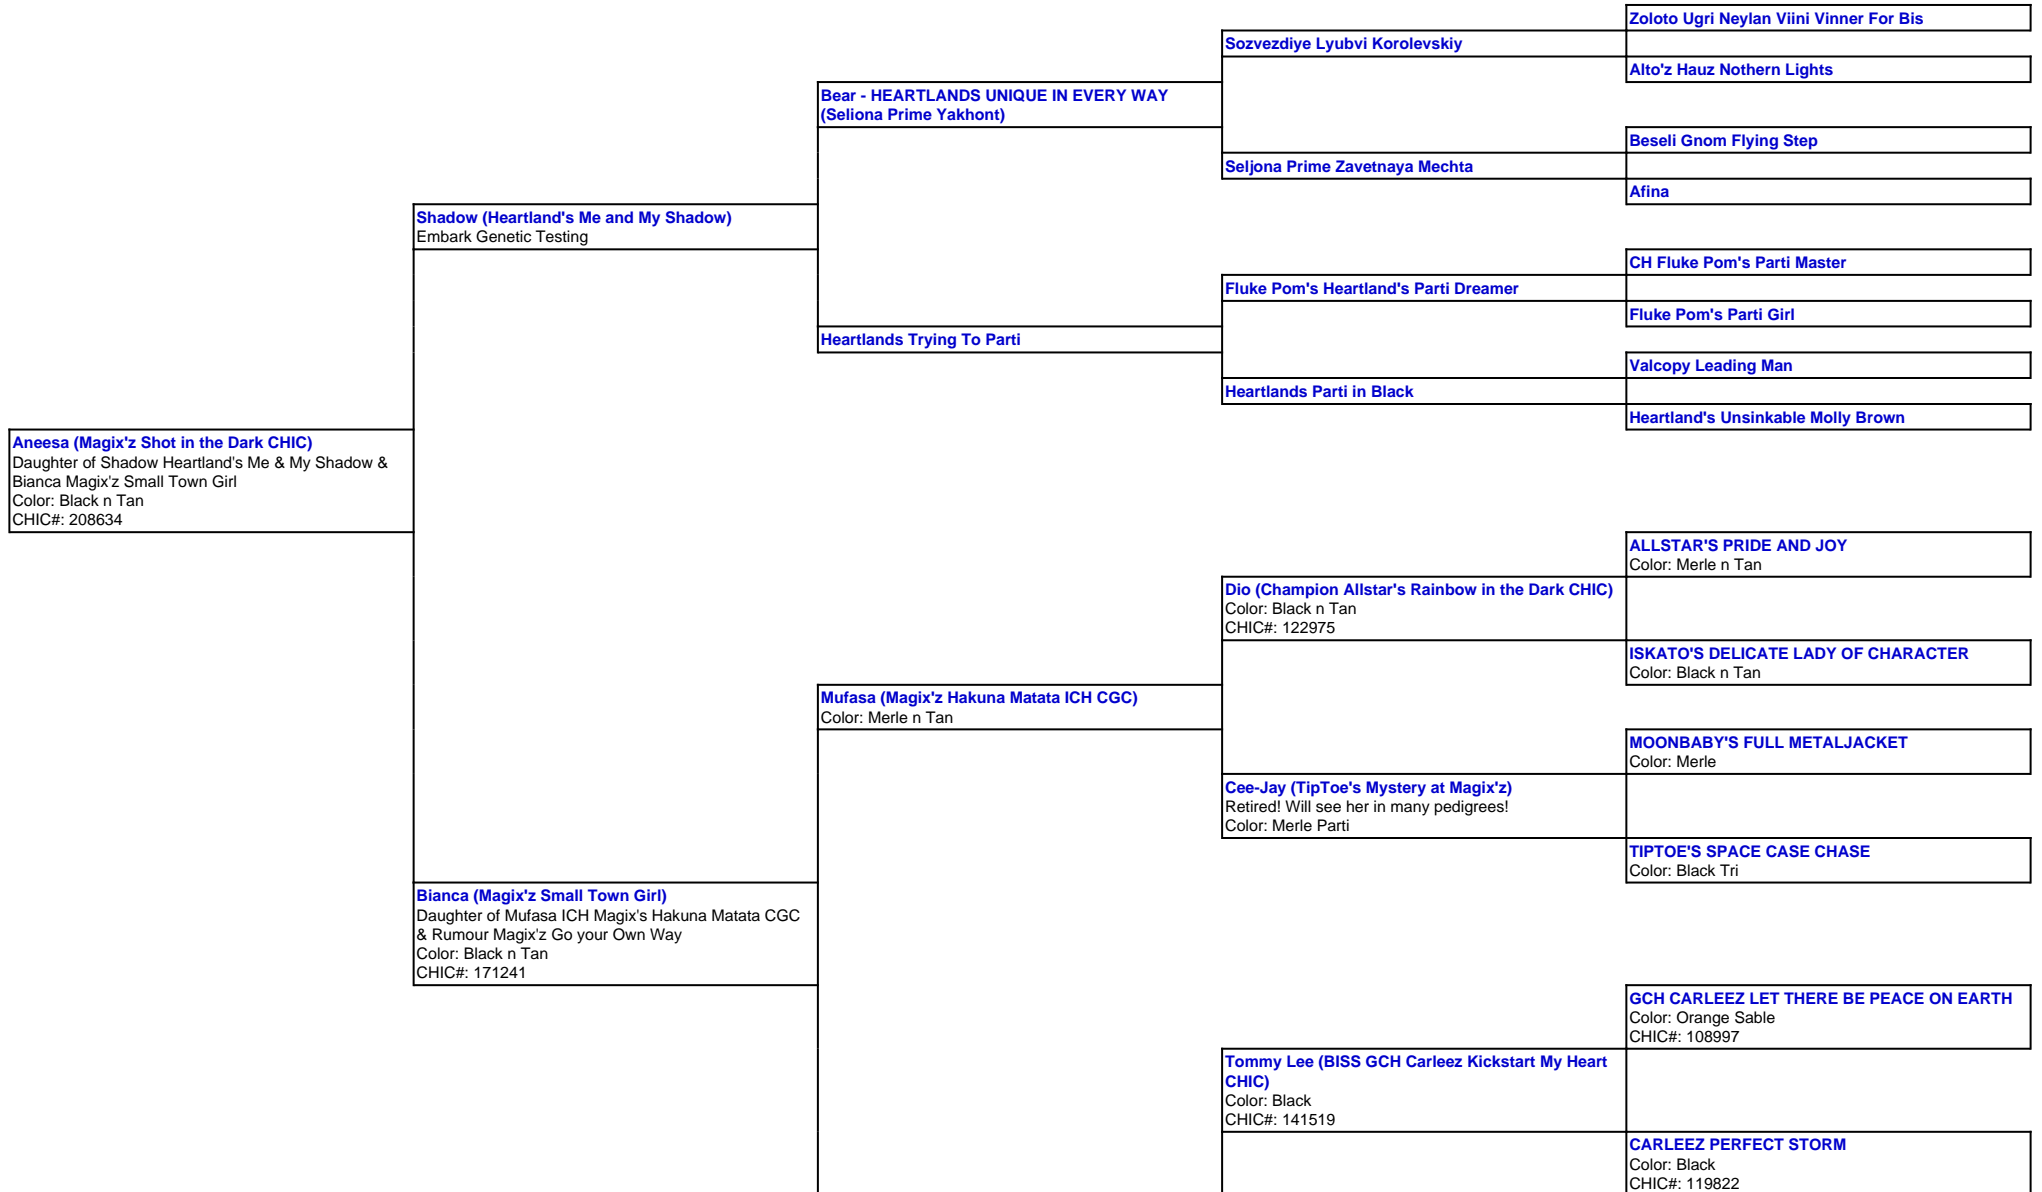

For a more detailed version of this pedigree:

<https://www.magixzpoms.com/profile/magix-z-shot-in-the-dark-chic>

Pedigree For:

Aneesa (Magix'z Shot in the Dark CHIC)

Daughter of Shadow Heartland's Me & My Shadow & Bianca Magix'z Small Town Girl

Rumour (Magix'z Go Your Own Way!)
Color: Black n Tan
CHIC#: 154184

Tyme (CHRIS-GIN'S JUST IN TYME AT A&M)
Color: Black

Skittles (A&M Taste the Rainbow at Magix'z)
Color: Merle Tri
CHIC#: 141521

Candy (Magix'z Candy Blue Kisses at A&M)
Color: Merle