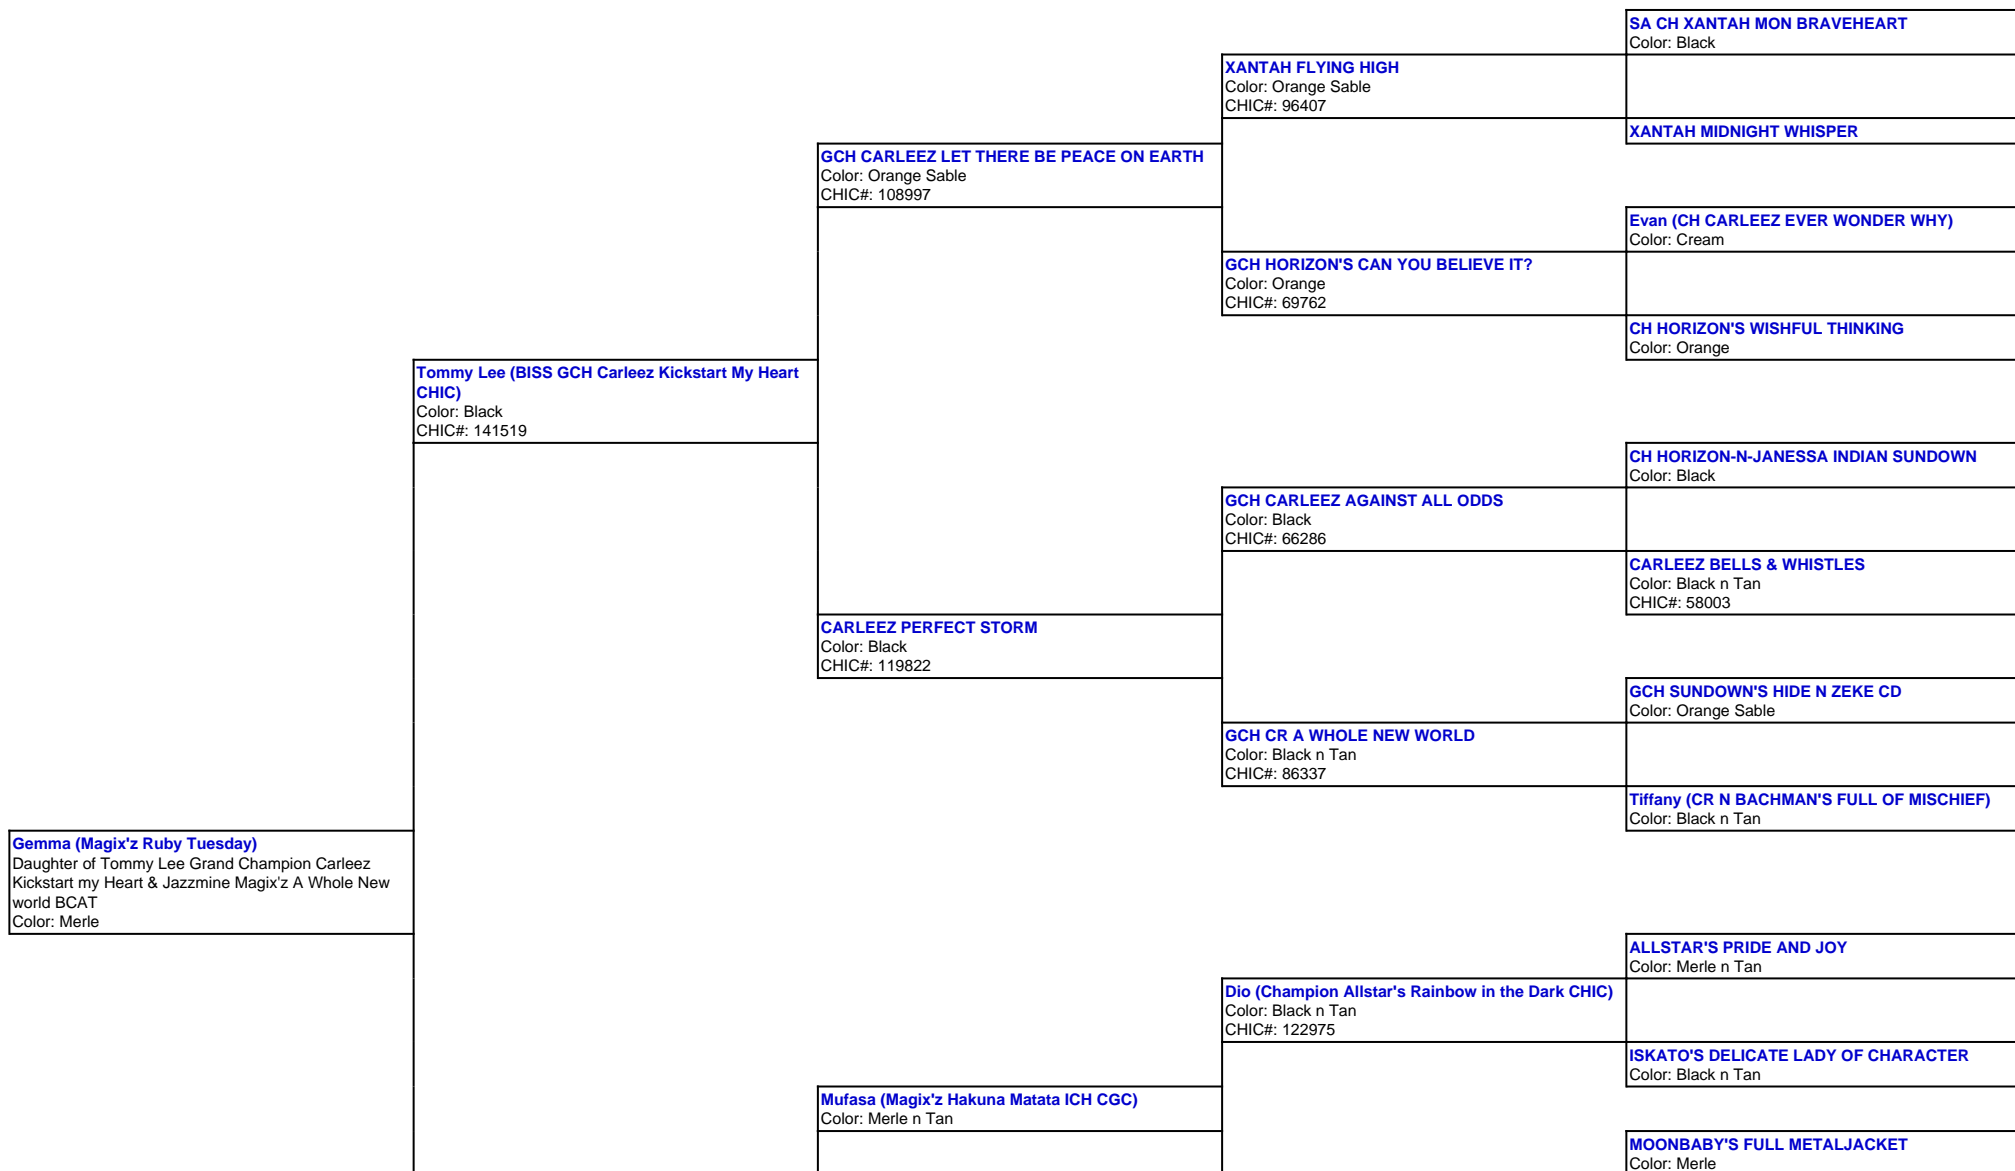

For a more detailed version of this pedigree:

<https://www.magixzpoms.com/profile/magix-z-ruby-tuesday>

Pedigree For:

Gemma (Magix'z Ruby Tuesday)

Daughter of Tommy Lee Grand Champion Carleez Kickstart my Heart & Jazzmine Magix'z A Whole New world BCAT

Jazz (Magix'z A Whole New World RE BCAT CGC)
Color: Merle Tri
CHIC#: 171242

Rumour (Magix'z Go Your Own Way!)
Color: Black n Tan
CHIC#: 154184

Cee-Jay (TipToe's Mystery at Magix'z)
Retired! Will see her in many pedigrees!
Color: Merle Parti