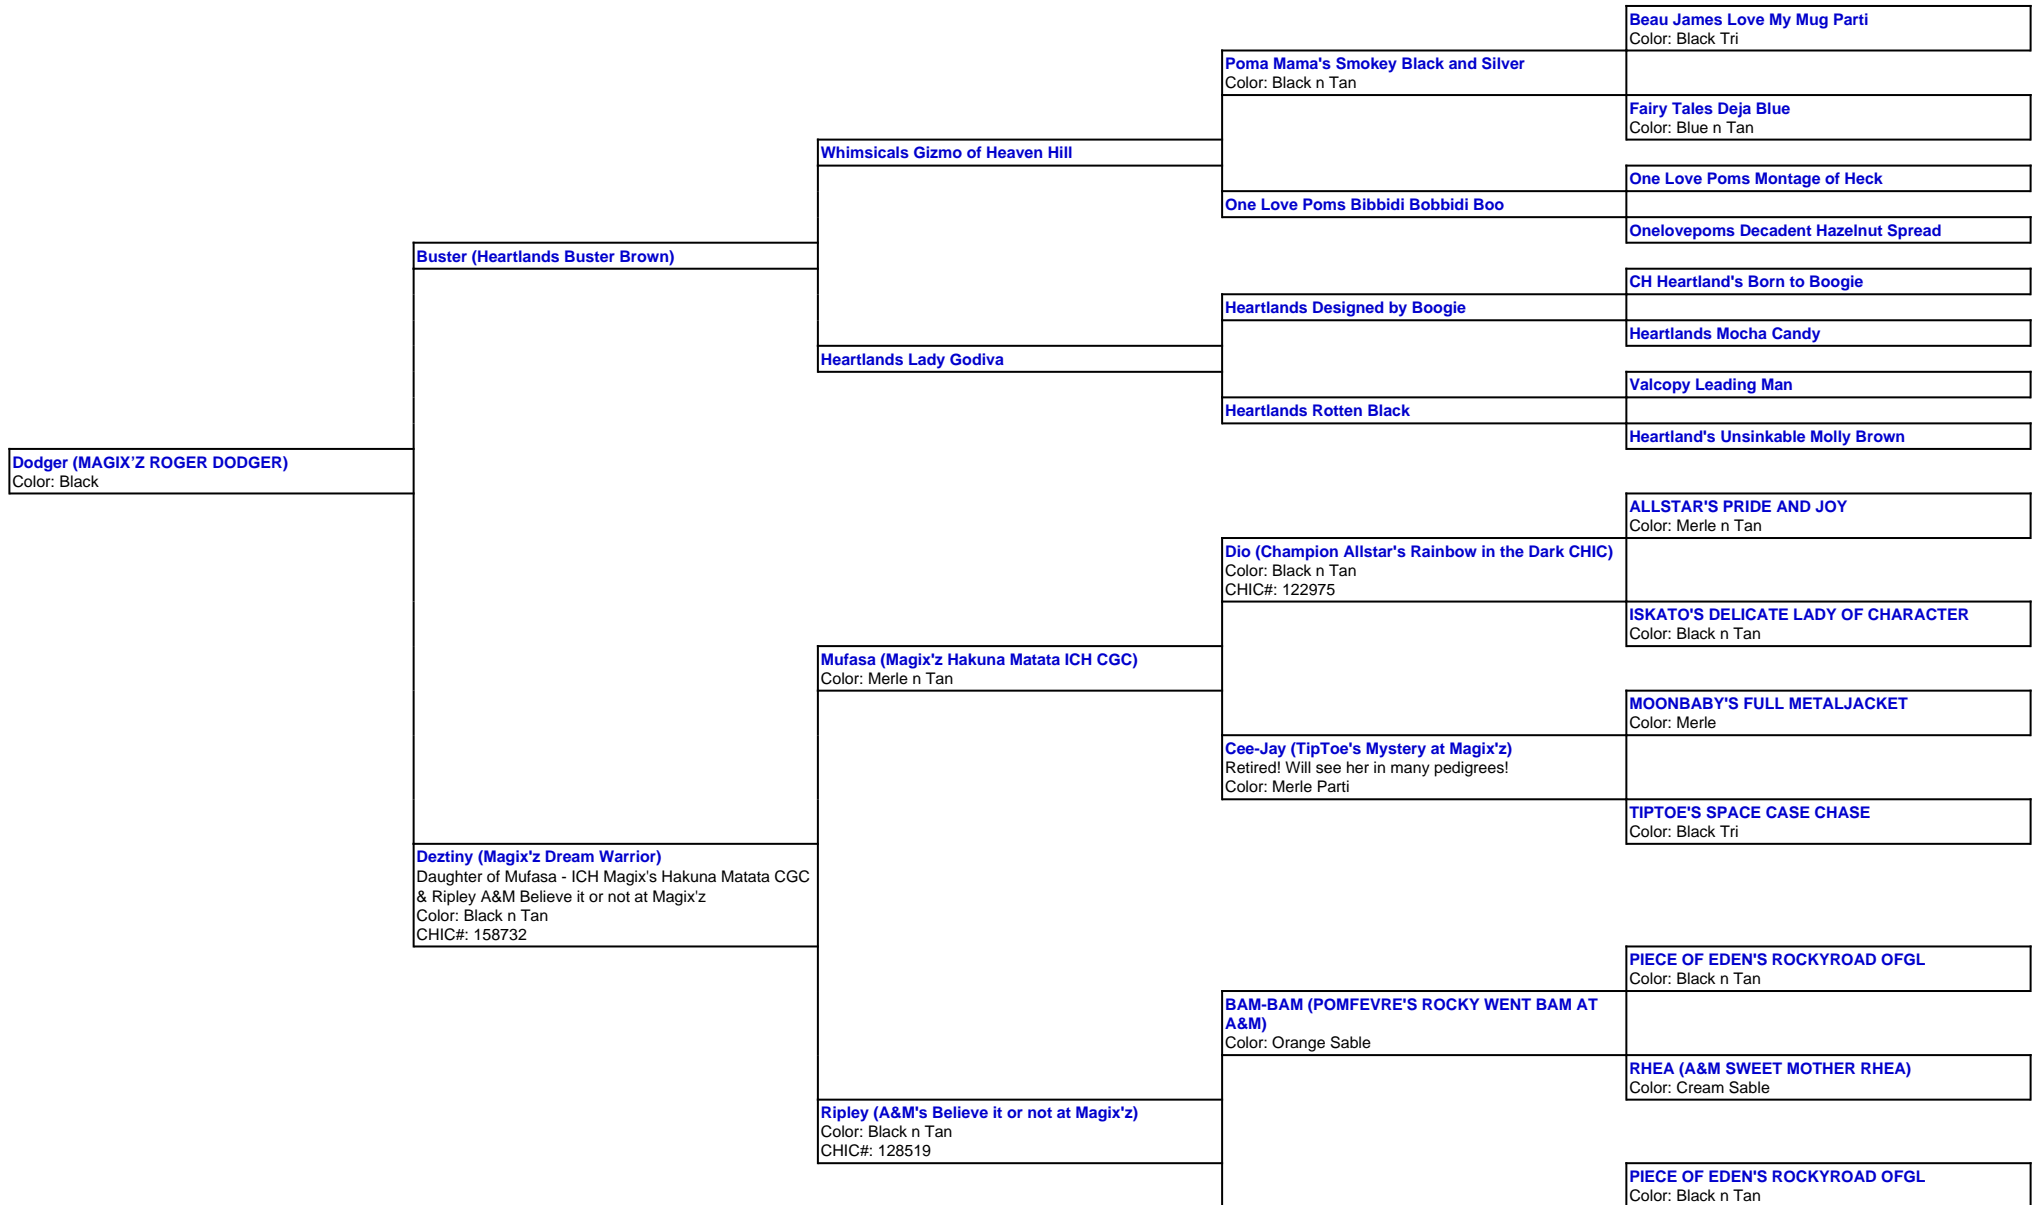

For a more detailed version of this pedigree:

<https://www.magixzpoms.com/profile/magix-z-roger-dodger>

Pedigree For:
Dodger (MAGIX'Z ROGER DODGER)

KAYLA (A&M'S KUTIE KAYLA)
Color: Orange Sable

ENNA (ANGELIC NOBLE ENNA)
Color: Sable