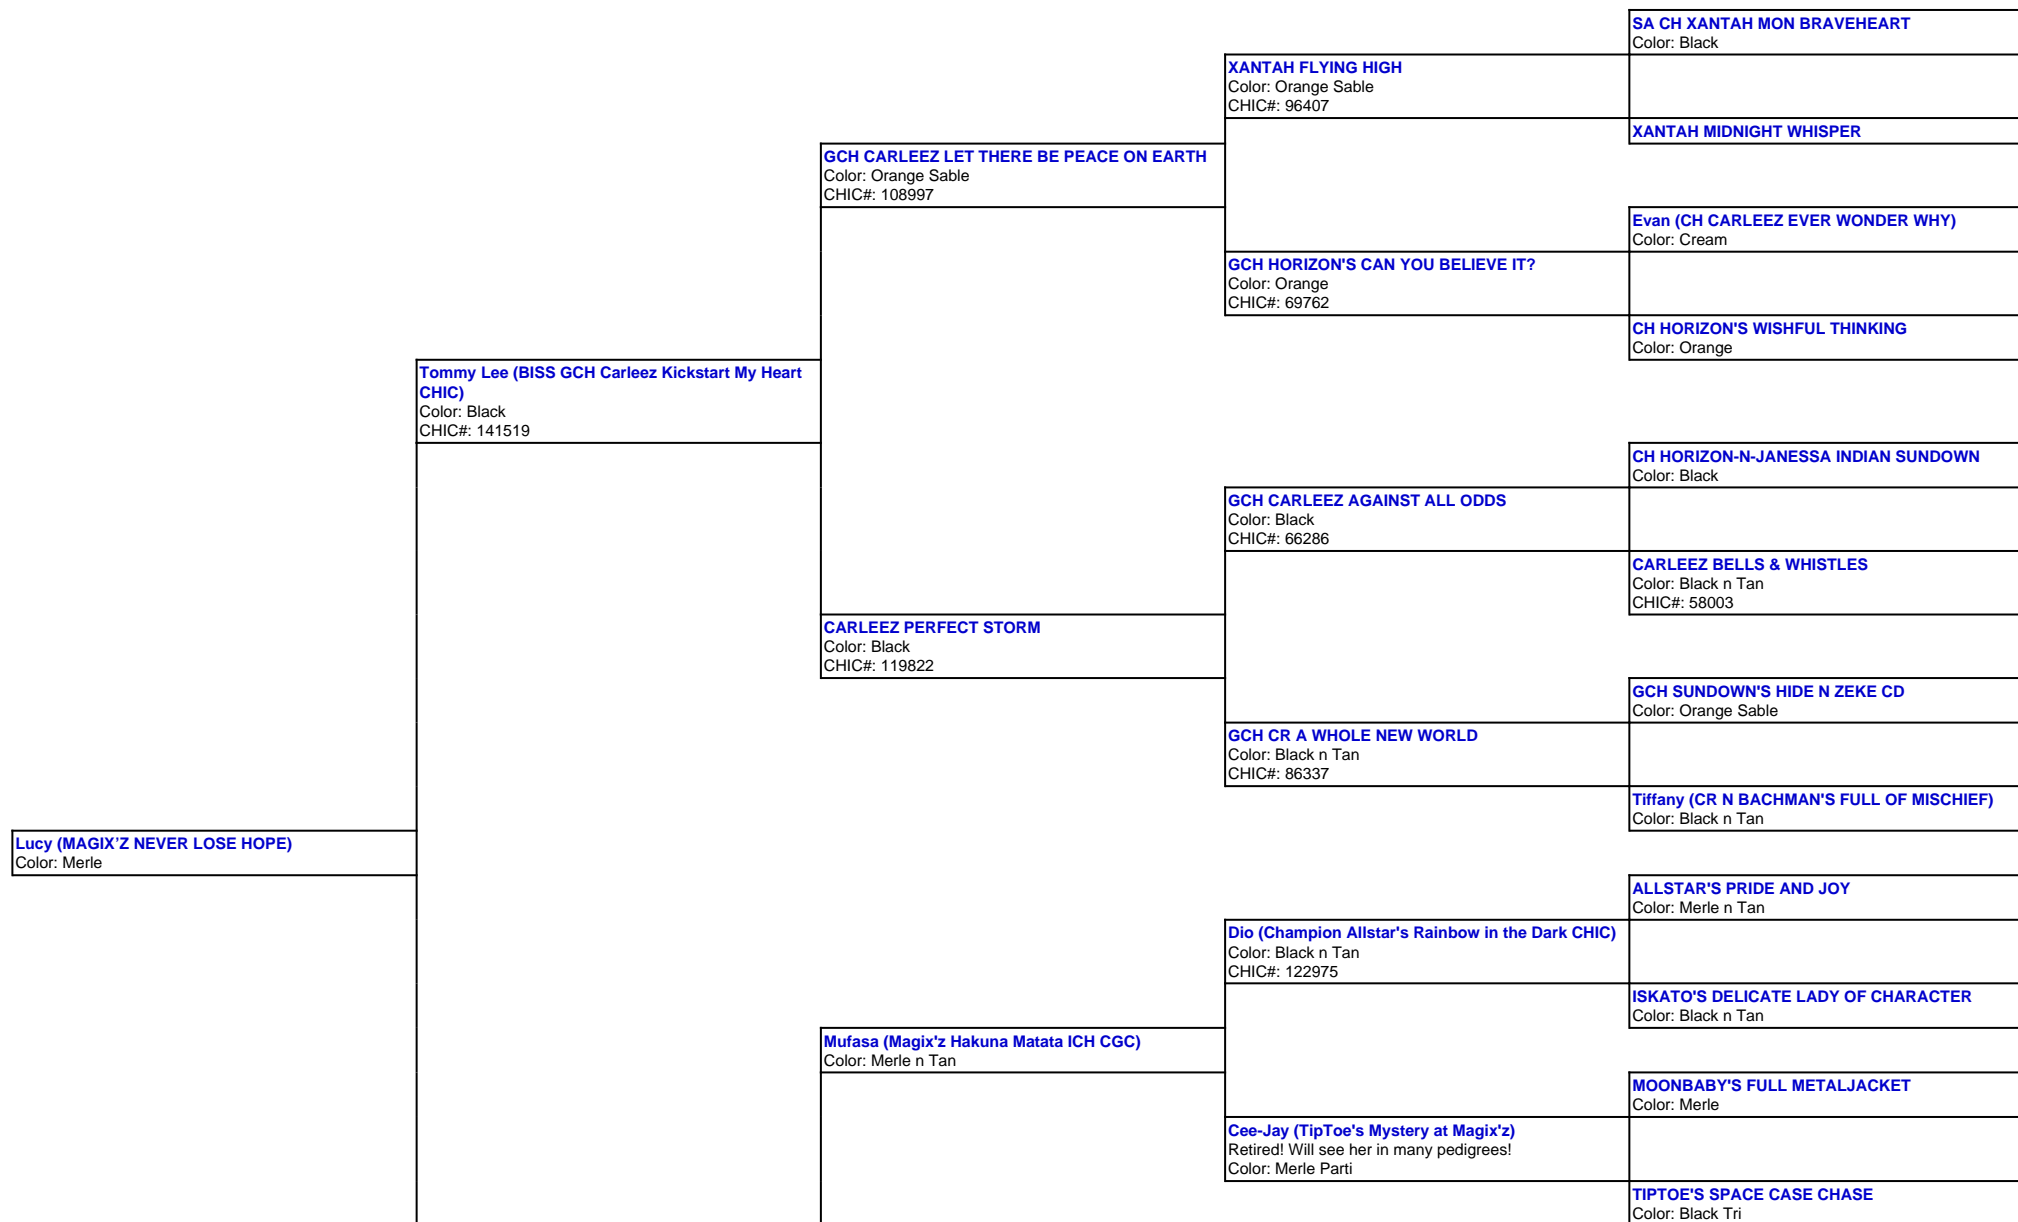

For a more detailed version of this pedigree:

<https://www.magixzpoms.com/profile/magix-z-never-lose-hope>

Pedigree For:  
Lucy (MAGIX'Z NEVER LOSE HOPE)

**Jazz (Magix'z A Whole New World RE BCAT CGC)**  
Color: Merle Tri  
CHIC#: 171242

**Rumour (Magix'z Go Your Own Way!)**  
Color: Black n Tan  
CHIC#: 154184

**Tommy Lee (BISS GCH Carleez Kickstart My Heart CHIC)**  
Color: Black  
CHIC#: 141519

**Skittles (A&M Taste the Rainbow at Magix'z)**  
Color: Merle Tri  
CHIC#: 141521

**GCH CARLEEZ LET THERE BE PEACE ON EARTH**  
Color: Orange Sable  
CHIC#: 108997

**CARLEEZ PERFECT STORM**  
Color: Black  
CHIC#: 119822

**Tyme (CHRIS-GIN'S JUST IN TYME AT A&M)**  
Color: Black

**Candy (Magix'z Candy Blue Kisses at A&M)**  
Color: Merle