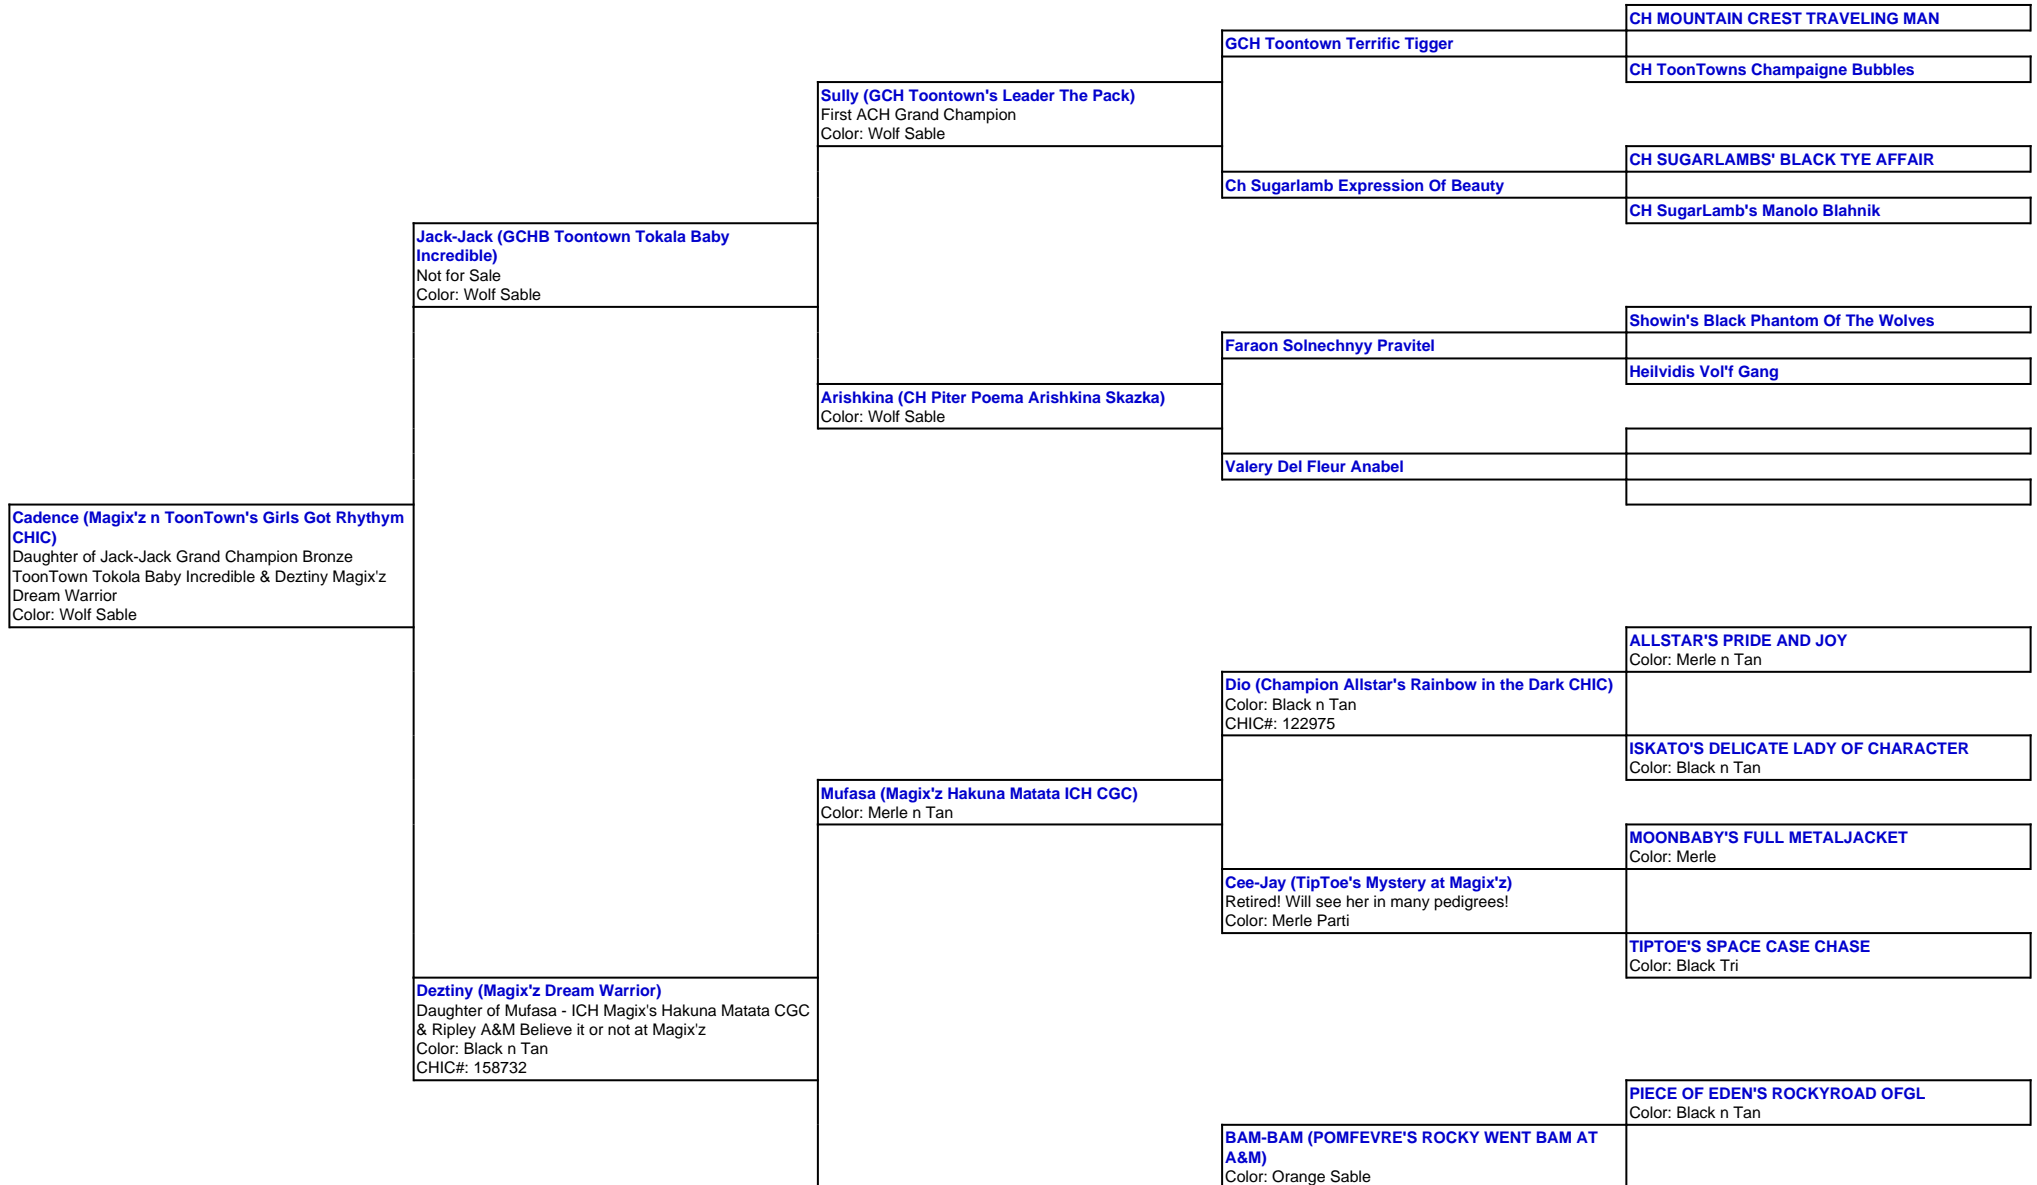

For a more detailed version of this pedigree:

<https://www.magixzpoms.com/profile/magix-z-n-toontown-s-girls-got-rhythm-chic>

Pedigree For:

Cadence (Magix'z n ToonTown's Girls Got Rhythm CHIC)

Daughter of Jack-Jack Grand Champion Bronze ToonTown Tokola Baby Incredible & Deztiny Magix'z Dream Warrior

Ripley (A&M's Believe it or not at Magix'z)
Color: Black n Tan
CHIC#: 128519

RHEA (A&M SWEET MOTHER RHEA)
Color: Cream Sable

PIECE OF EDEN'S ROCKYROAD OFGL
Color: Black n Tan

KAYLA (A&M'S KUTIE KAYLA)
Color: Orange Sable

ENNA (ANGELIC NOBLE ENNA)
Color: Sable