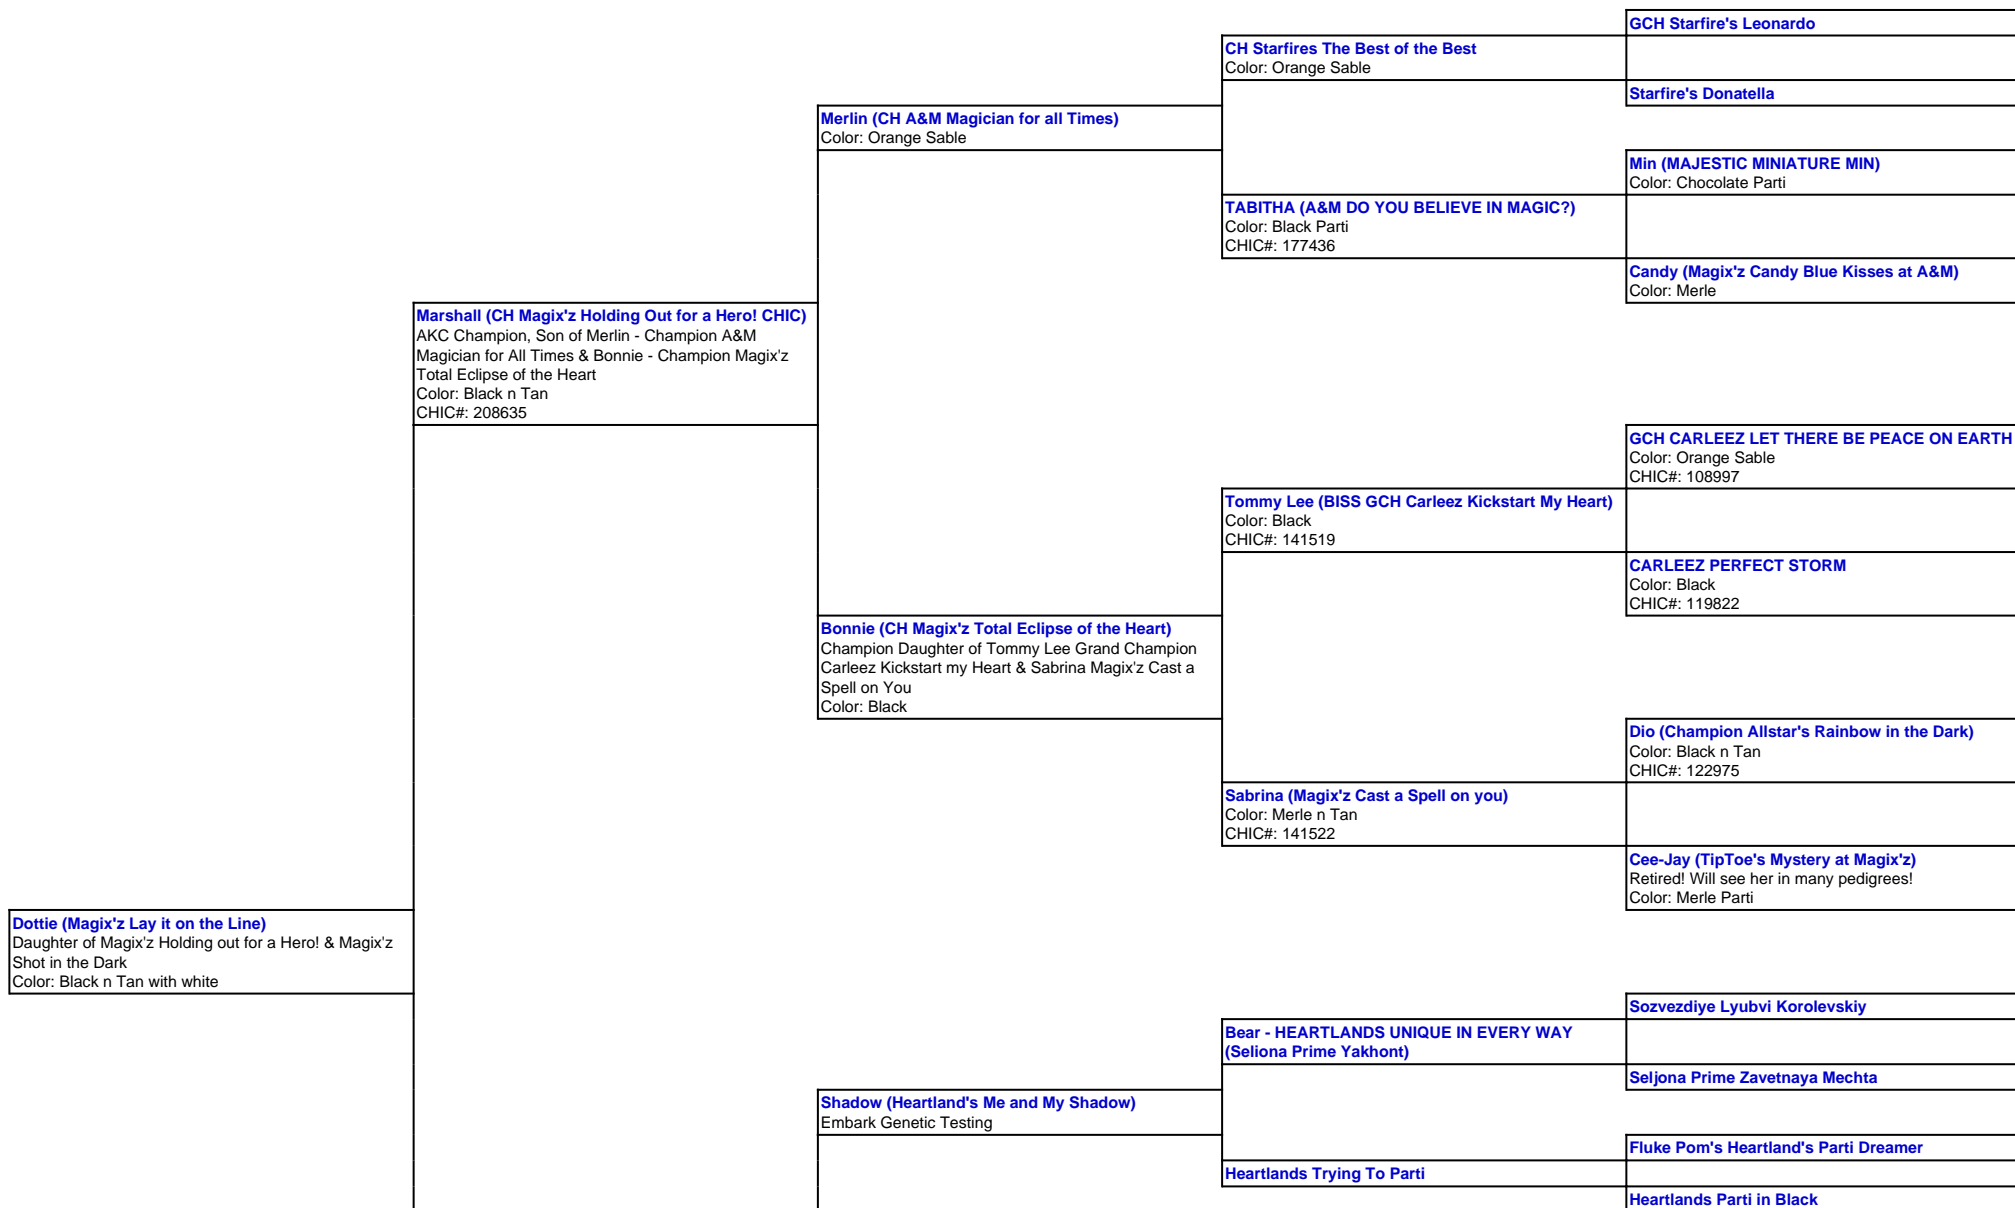

For a more detailed version of this pedigree:

<https://www.magixzpoms.com/profile/magix-z-lay-it-on-the-line>

Pedigree For:

Dottie (Magix'z Lay it on the Line)

Daughter of Magix'z Holding out for a Hero! & Magix'z Shot in the Dark

Aneesa (Magix'z Shot in the Dark CHIC)
Daughter of Shadow Heartland's Me & My Shadow &
Bianca Magix'z Small Town Girl
Color: Black n Tan
CHIC#: 208634

Bianca (Magix'z Small Town Girl)
Daughter of Mufasa ICH Magix's Hakuna Matata CGC
& Rumour Magix'z Go your Own Way
Color: Black n Tan
CHIC#: 171241