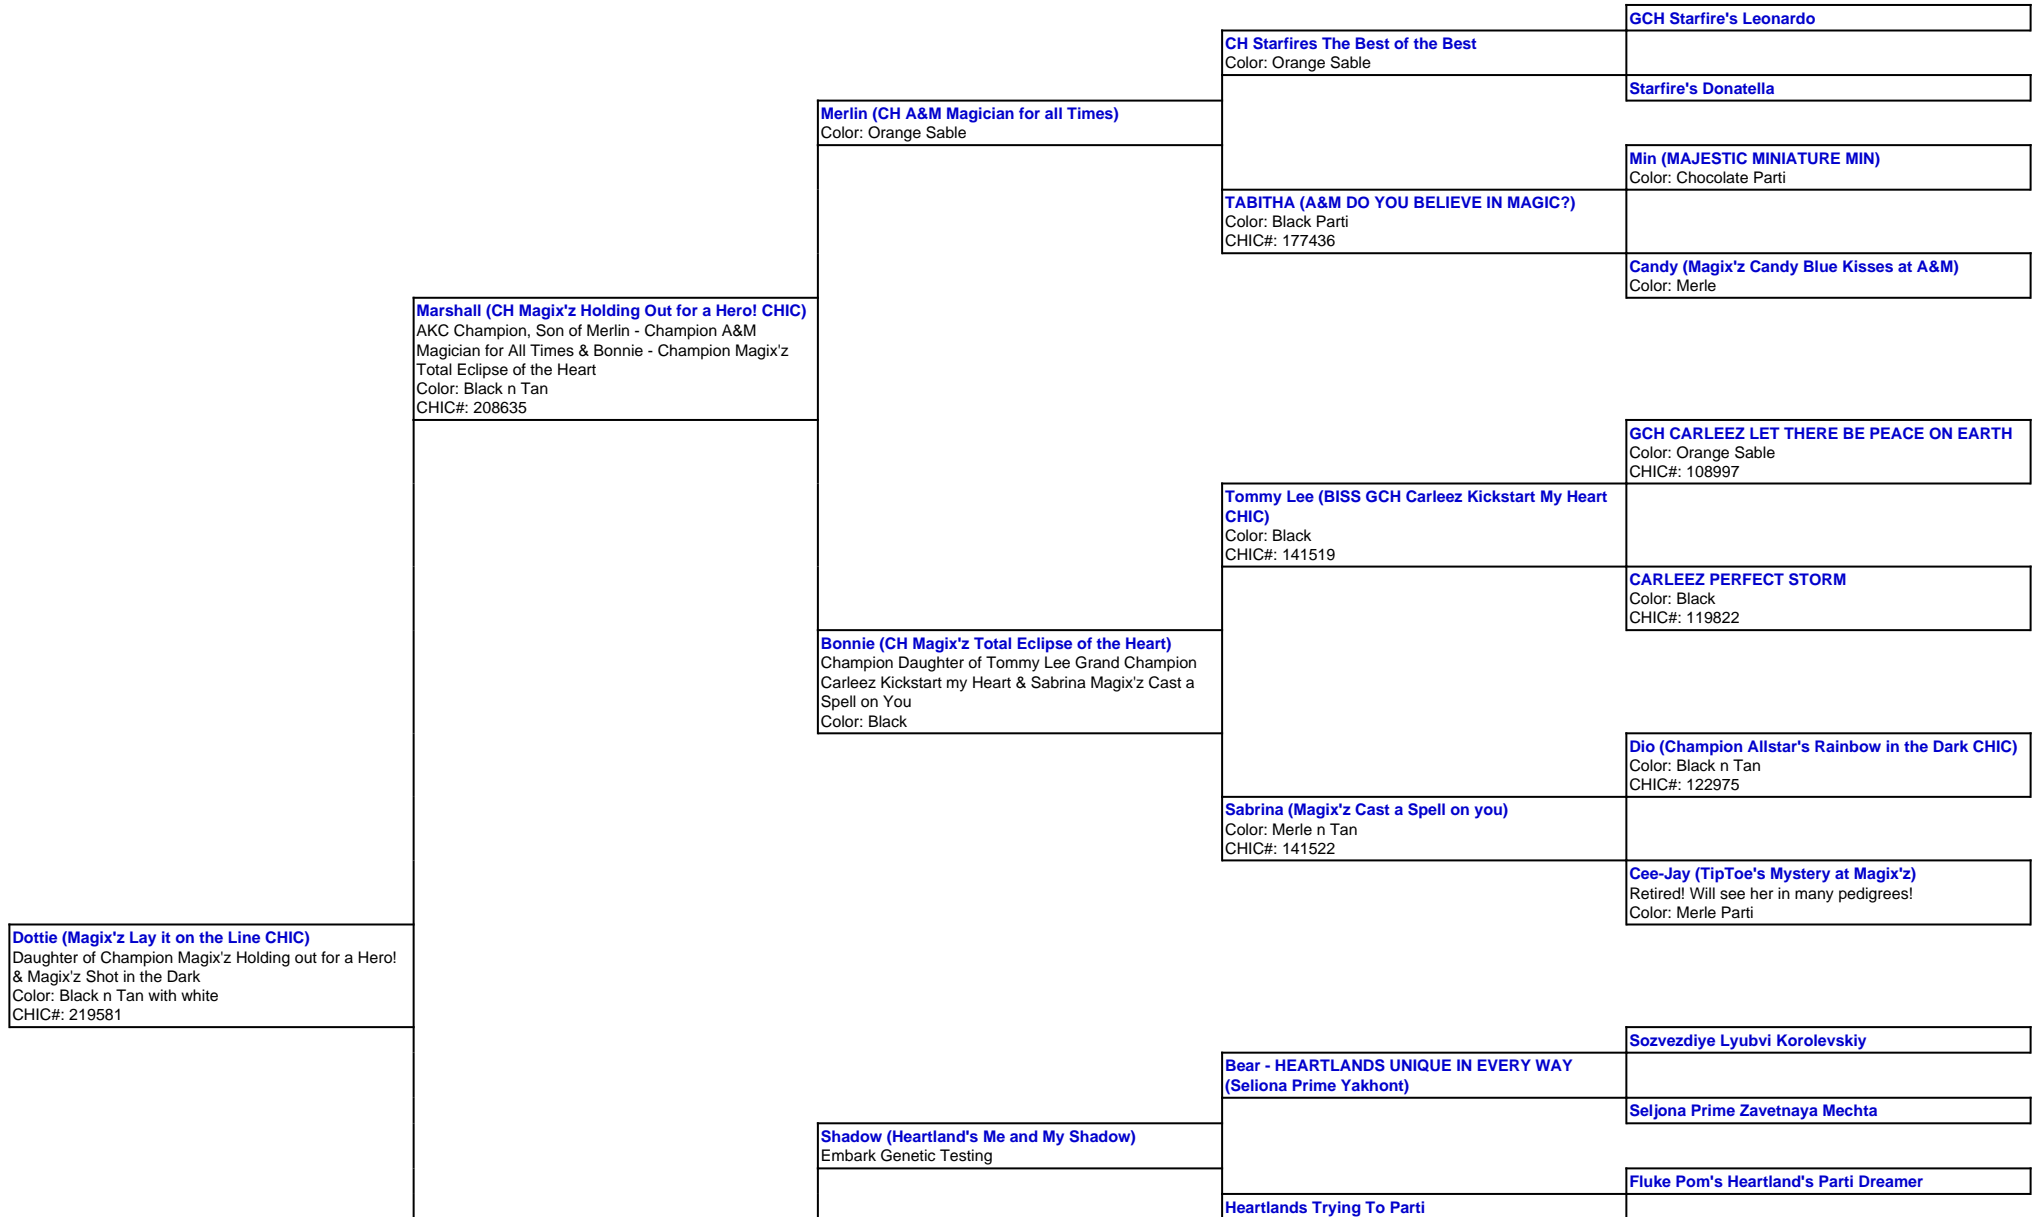

For a more detailed version of this pedigree:

<https://www.magixzpoms.com/profile/magix-z-lay-it-on-the-line-chic>

Pedigree For:

Dottie (Magix'z Lay it on the Line CHIC)

Daughter of Champion Magix'z Holding out for a Hero! & Magix'z Shot in the Dark

Aneesa (Magix'z Shot in the Dark CHIC)
Daughter of Shadow Heartland's Me & My Shadow &
Bianca Magix'z Small Town Girl
Color: Black n Tan
CHIC#: 208634

Heartlands Parti in Black

Dio (Champion Allstar's Rainbow in the Dark CHIC)
Color: Black n Tan
CHIC#: 122975

Mufasa (Magix'z Hakuna Matata ICH CGC)
Color: Merle n Tan

Cee-Jay (TipToe's Mystery at Magix'z)
Retired! Will see her in many pedigrees!
Color: Merle Parti

Bianca (Magix'z Small Town Girl)
Daughter of Mufasa ICH Magix'z Hakuna Matata CGC
& Rumour Magix'z Go your Own Way
Color: Black n Tan
CHIC#: 171241