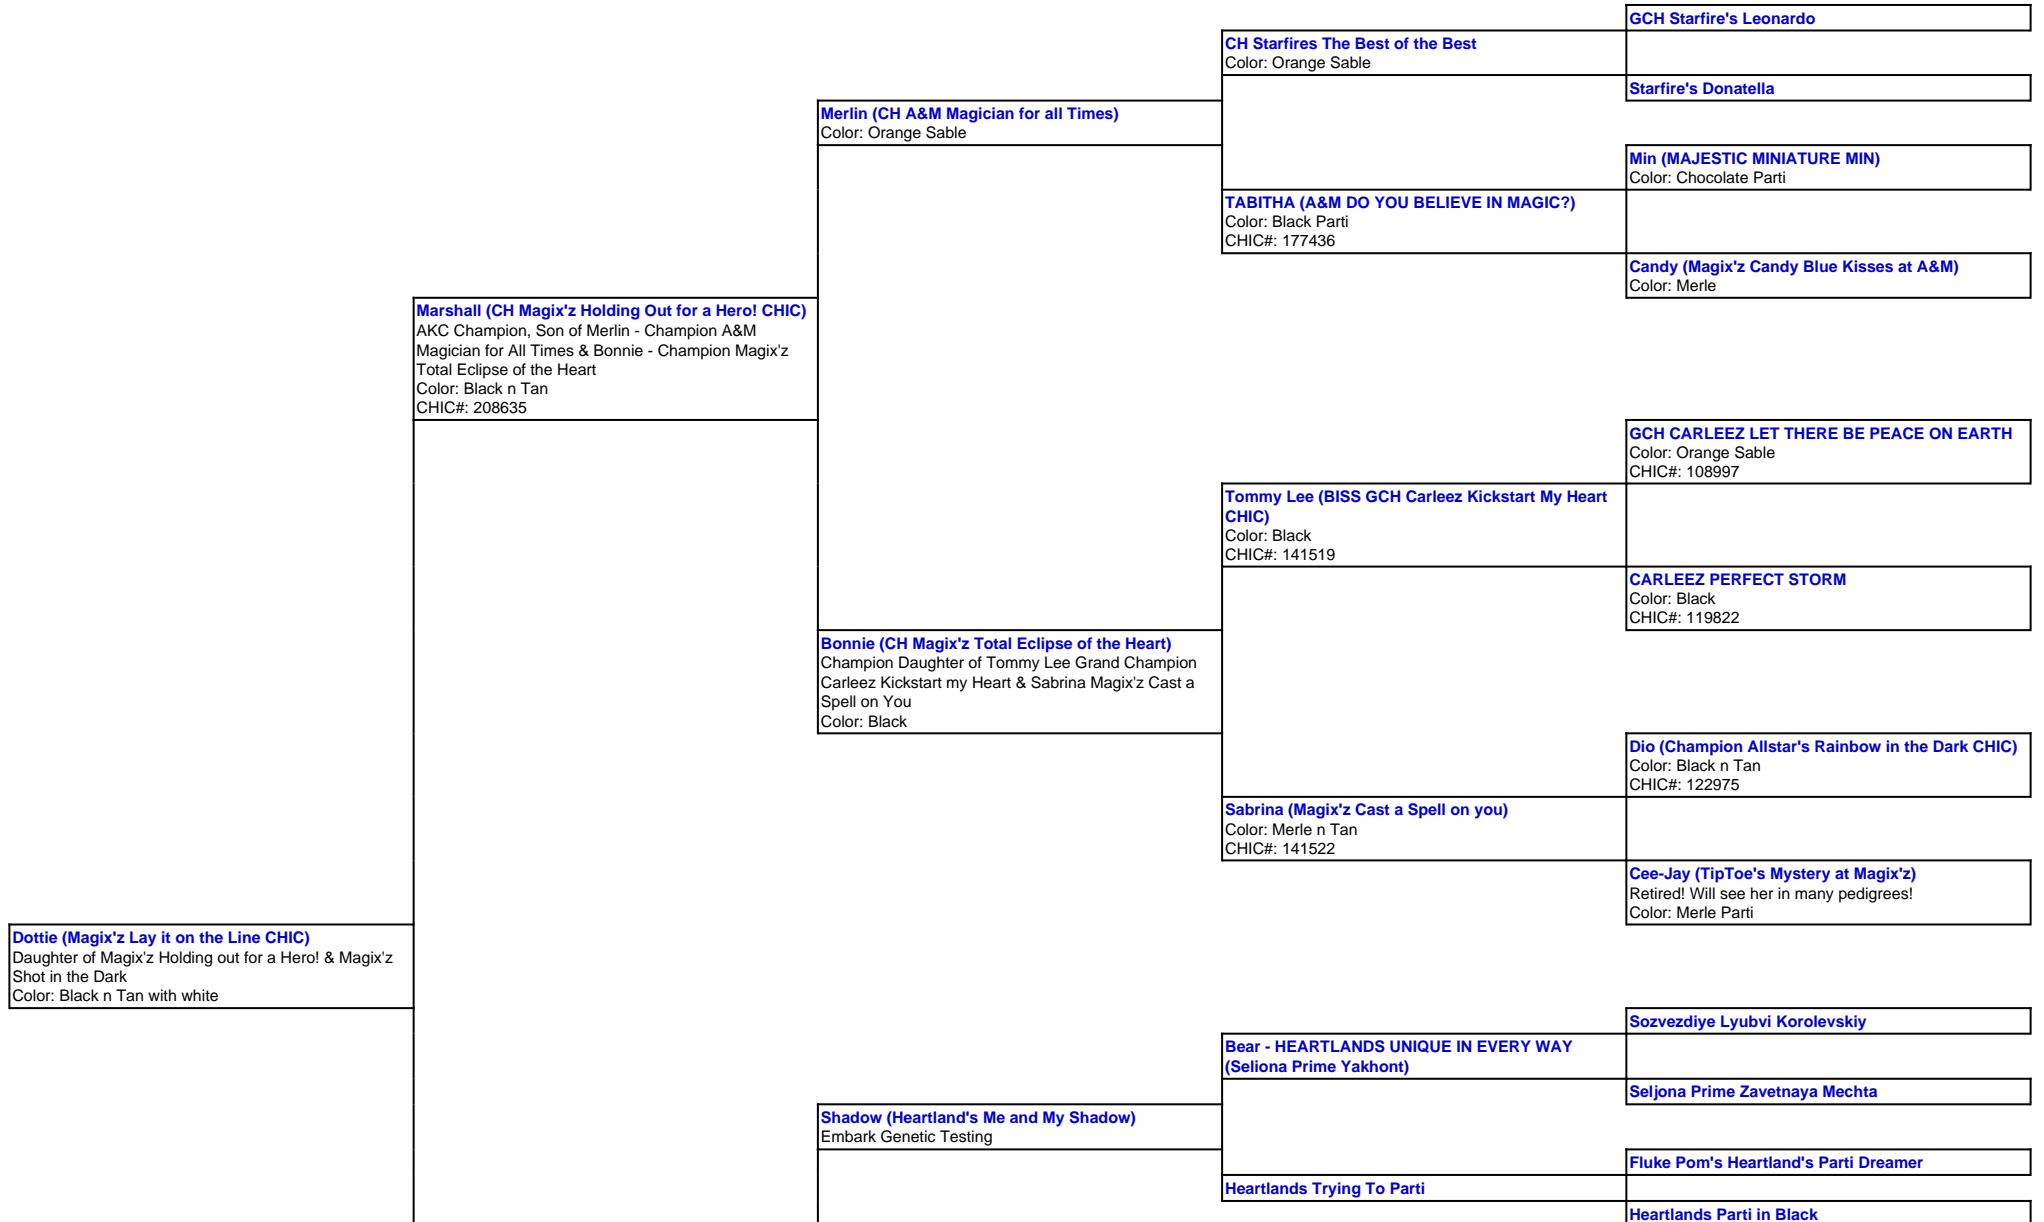

For a more detailed version of this pedigree:

<https://www.magixzpoms.com/profile/magix-z-lay-it-on-the-line-chic>

Pedigree For:

**Dottie (Magix'z Lay it on the Line CHIC)**

Daughter of Magix'z Holding out for a Hero! & Magix'z Shot in the Dark

**Aneesa (Magix'z Shot in the Dark CHIC)**  
Daughter of Shadow Heartland's Me & My Shadow &  
Bianca Magix'z Small Town Girl  
Color: Black n Tan  
CHIC#: 208634

**Bianca (Magix'z Small Town Girl)**  
Daughter of Mufasa ICH Magix's Hakuna Matata CGC  
& Rumour Magix'z Go your Own Way  
Color: Black n Tan  
CHIC#: 171241