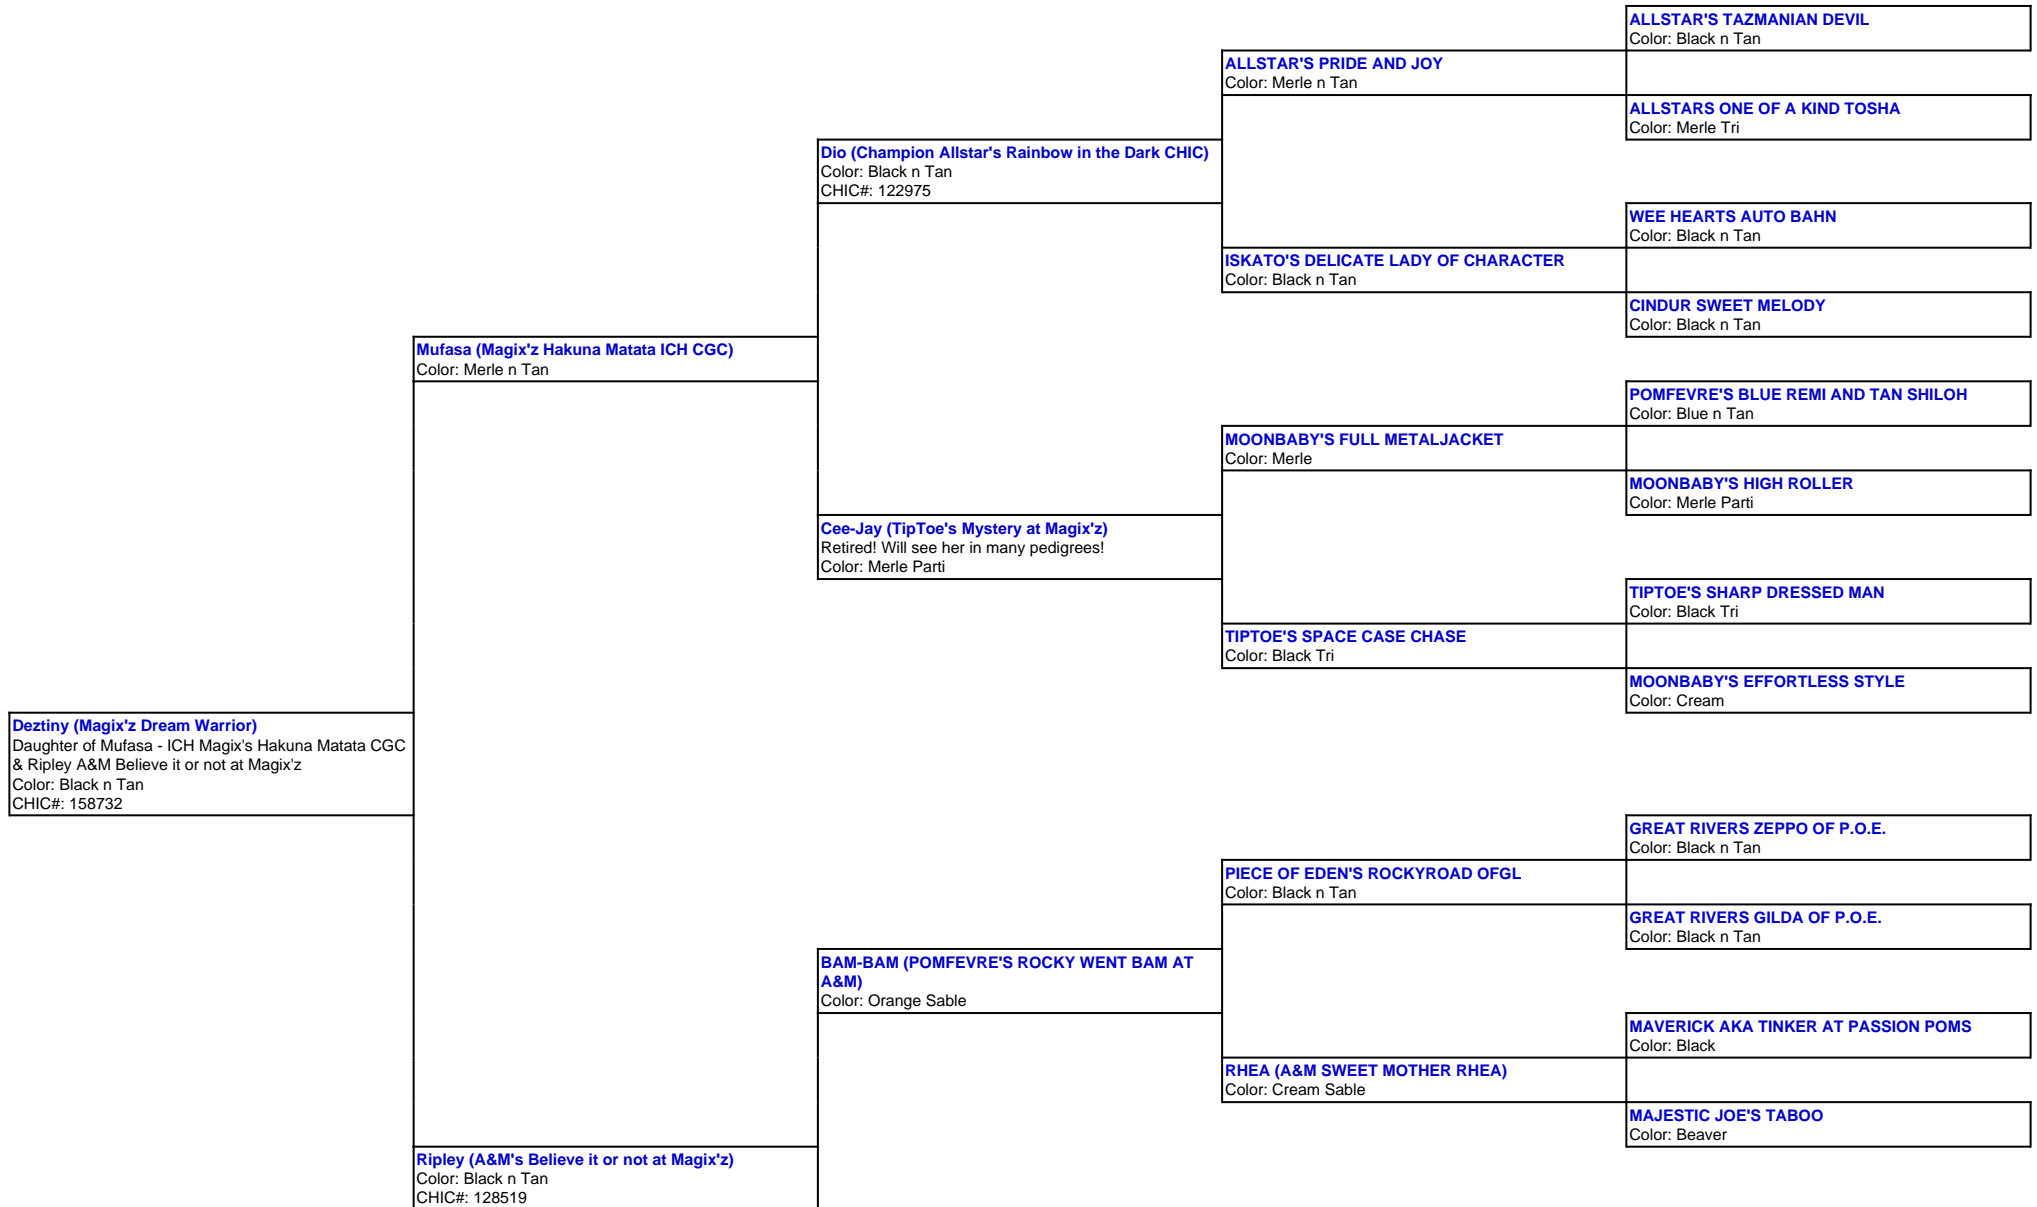

For a more detailed version of this pedigree:

<https://www.magixzpoms.com/profile/magix-z-dream-warrior>

Pedigree For:
Deztiny (Magix'z Dream Warrior)

KAYLA (A&M'S KUTIE KAYLA) Color: Orange Sable	GREAT RIVERS ZEPPPO OF P.O.E. Color: Black n Tan
	PIECE OF EDEN'S ROCKYROAD OFGL Color: Black n Tan
	GREAT RIVERS GILDA OF P.O.E. Color: Black n Tan
	TIME BANDIT Color: Black
	ENNA (ANGELIC NOBLE ENNA) Color: Sable
	ROYCES LITTLE CRICKET CASSIE Color: Black Parti