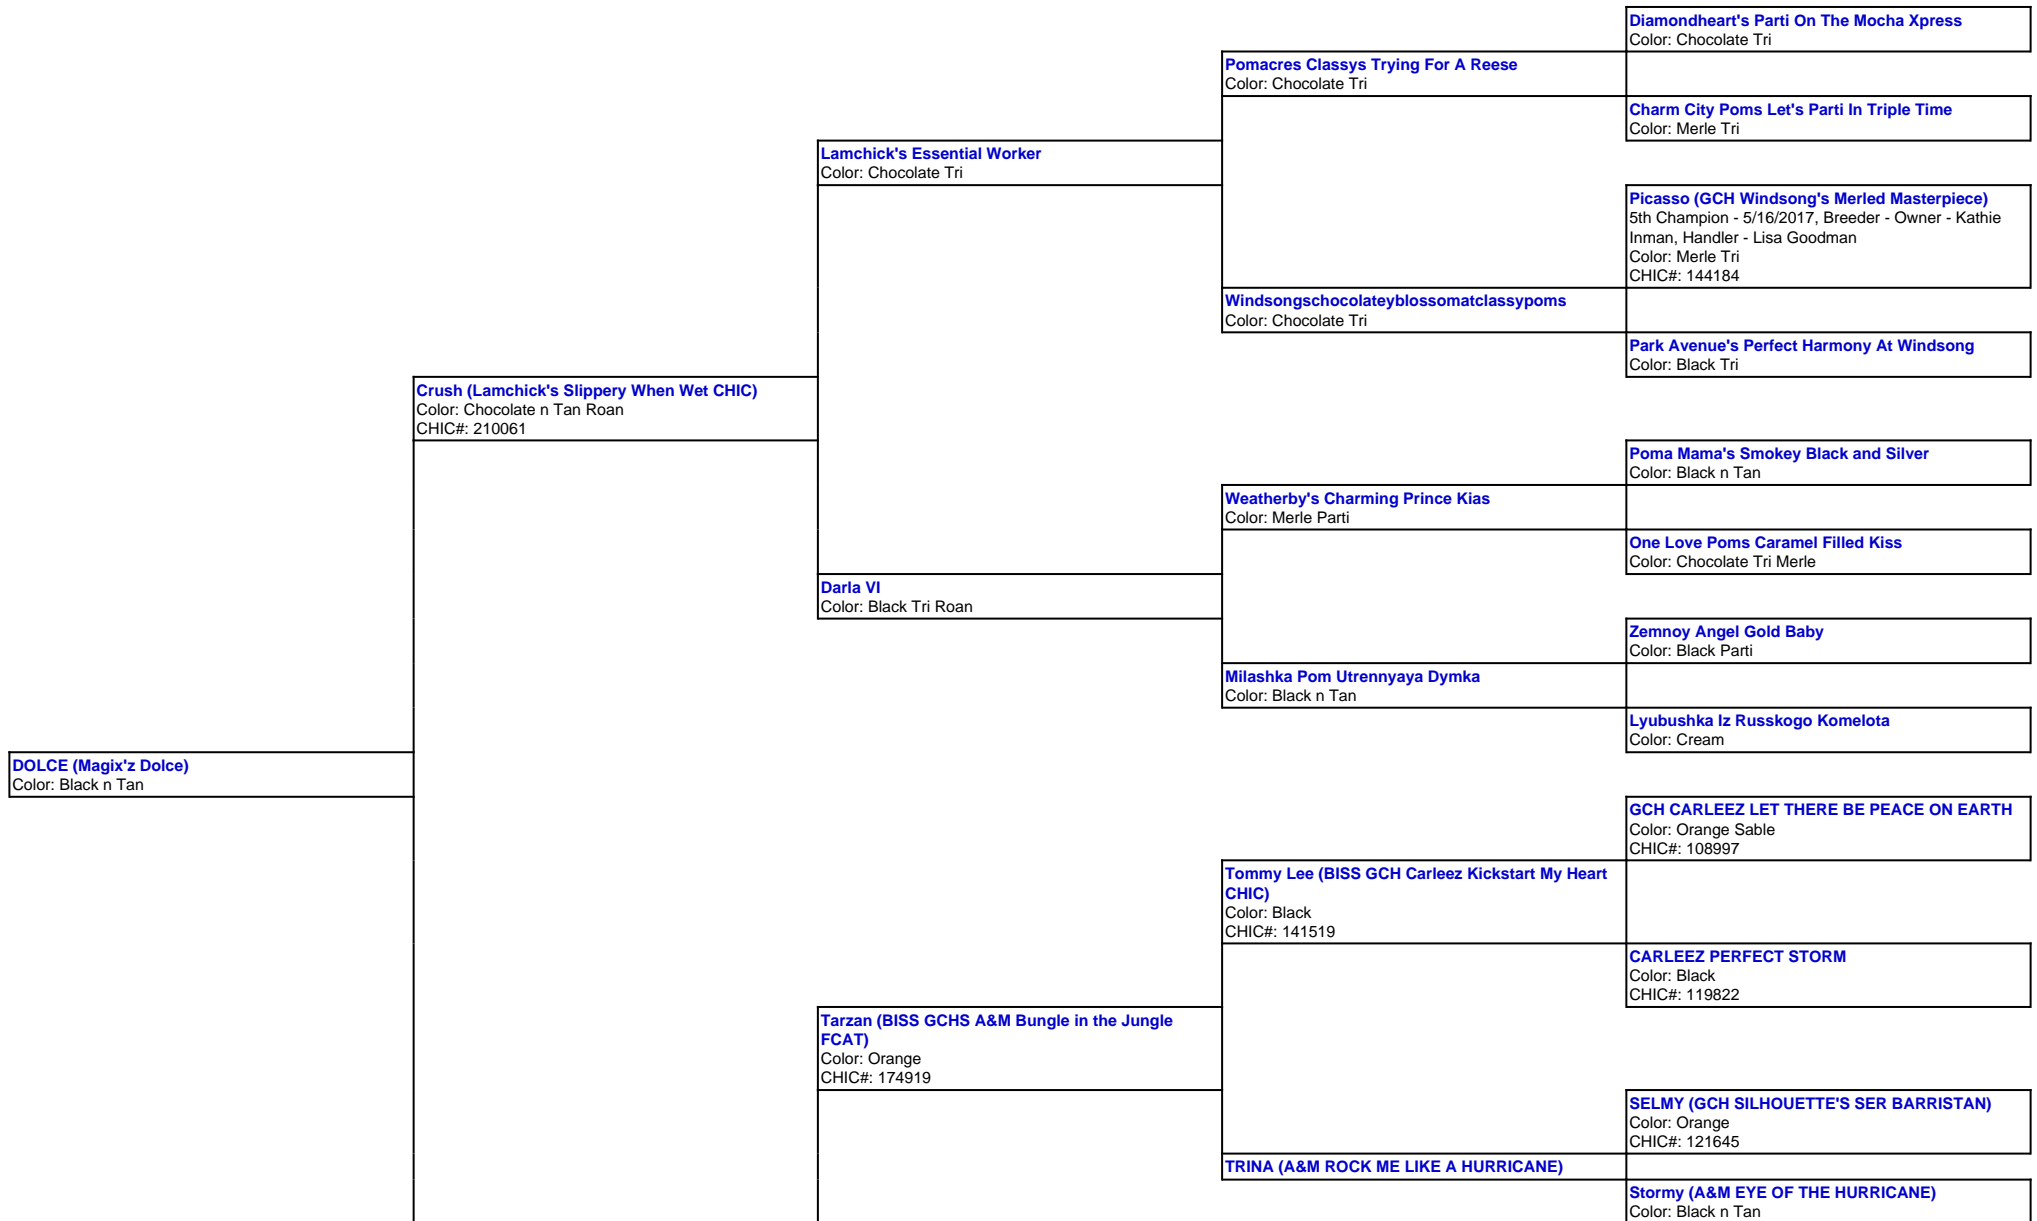

For a more detailed version of this pedigree:
<https://www.magixzpoms.com/profile/magix-z-dolce>

Pedigree For:
DOLCE (Magix'z Dolce)

Abbey (Magix'z Here Comes the Sun CHIC)
Daughter of Tarzan Grand Champion Silver BISS A&M
Bungle in the Jungle FCAT & Bianca Magix'z Small
Town Girl
Color: Sable
CHIC#: 208636

Bianca (Magix'z Small Town Girl)
Daughter of Mufasa ICH Magix's Hakuna Matata CGC
& Rumour Magix'z Go your Own Way
Color: Black n Tan
CHIC#: 171241

Mufasa (Magix'z Hakuna Matata ICH CGC)
Color: Merle n Tan

Rumour (Magix'z Go Your Own Way!)
Color: Black n Tan
CHIC#: 154184

Dio (Champion Allstar's Rainbow in the Dark CHIC)
Color: Black n Tan
CHIC#: 122975

Cee-Jay (TipToe's Mystery at Magix'z)
Retired! Will see her in many pedigrees!
Color: Merle Parti