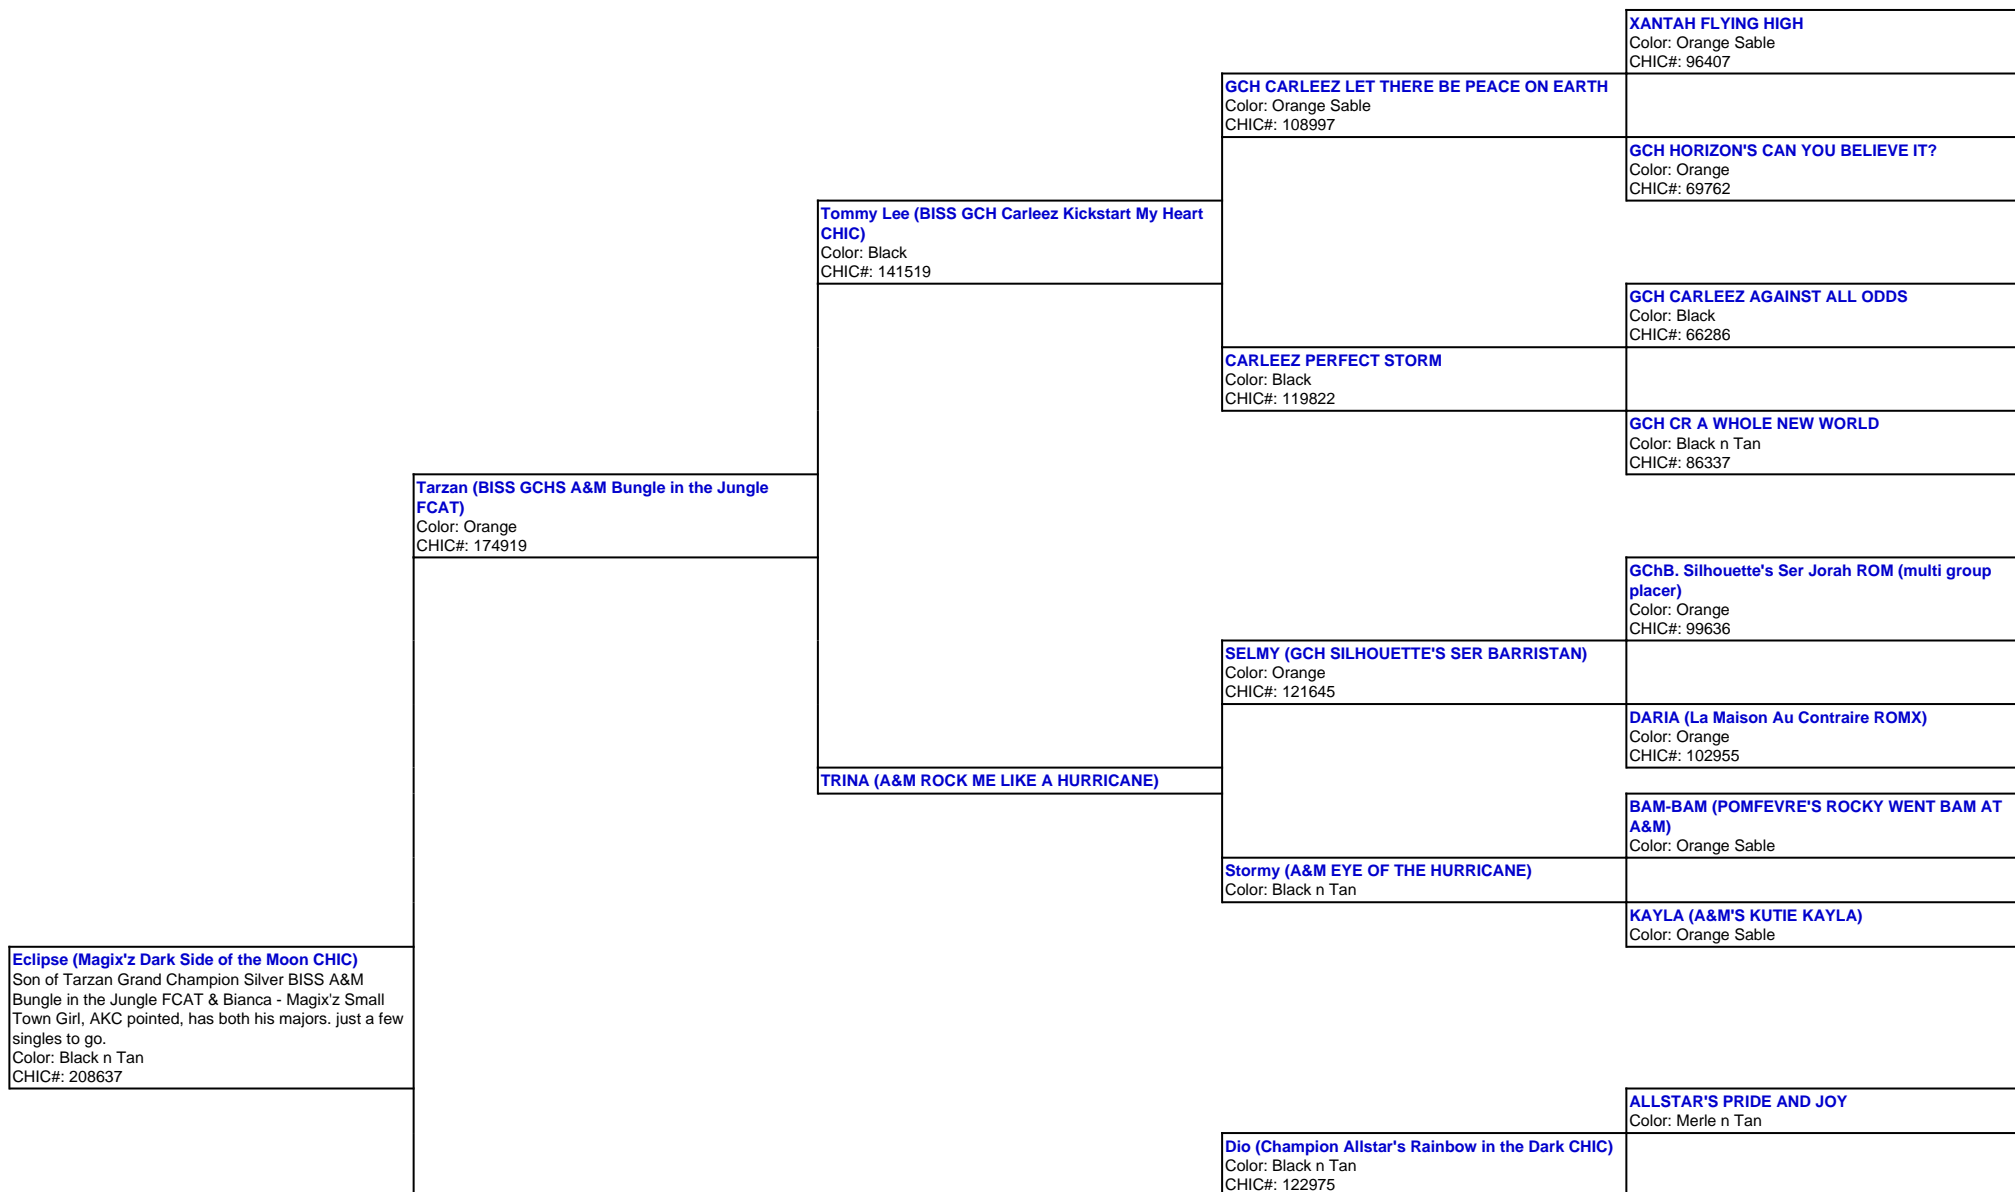

For a more detailed version of this pedigree:

<https://www.magixzpoms.com/profile/magix-z-dark-side-of-the-moon-chic>

Pedigree For:

**Eclipse (Magix'z Dark Side of the Moon CHIC)**

Son of Tarzan Grand Champion Silver BISS A&M Bungle in the Jungle FCAT & Bianca - Magix'z Small Town Girl  
AKC pointed, has both his majors. just a few singles to go.

		<b>ISKATO'S DELICATE LADY OF CHARACTER</b> Color: Black n Tan
	<b>Mufasa (Magix'z Hakuna Matata ICH CGC)</b> Color: Merle n Tan	
		<b>MOONBABY'S FULL METALJACKET</b> Color: Merle
	<b>Cee-Jay (TipToe's Mystery at Magix'z)</b> Retired! Will see her in many pedigrees! Color: Merle Parti	
		<b>TIPTOE'S SPACE CASE CHASE</b> Color: Black Tri
<b>Bianca (Magix'z Small Town Girl)</b> Daughter of Mufasa ICH Magix's Hakuna Matata CGC & Rumour Magix'z Go your Own Way Color: Black n Tan CHIC#: 171241		
		<b>GCH CARLEEZ LET THERE BE PEACE ON EARTH</b> Color: Orange Sable CHIC#: 108997
	<b>Tommy Lee (BISS GCH Carleez Kickstart My Heart CHIC)</b> Color: Black CHIC#: 141519	
		<b>CARLEEZ PERFECT STORM</b> Color: Black CHIC#: 119822
<b>Rumour (Magix'z Go Your Own Way!)</b> Color: Black n Tan CHIC#: 154184		
		<b>Tyme (CHRIS-GIN'S JUST IN TYME AT A&amp;M)</b> Color: Black
	<b>Skittles (A&amp;M Taste the Rainbow at Magix'z)</b> Color: Merle Tri CHIC#: 141521	
		<b>Candy (Magix'z Candy Blue Kisses at A&amp;M)</b> Color: Merle