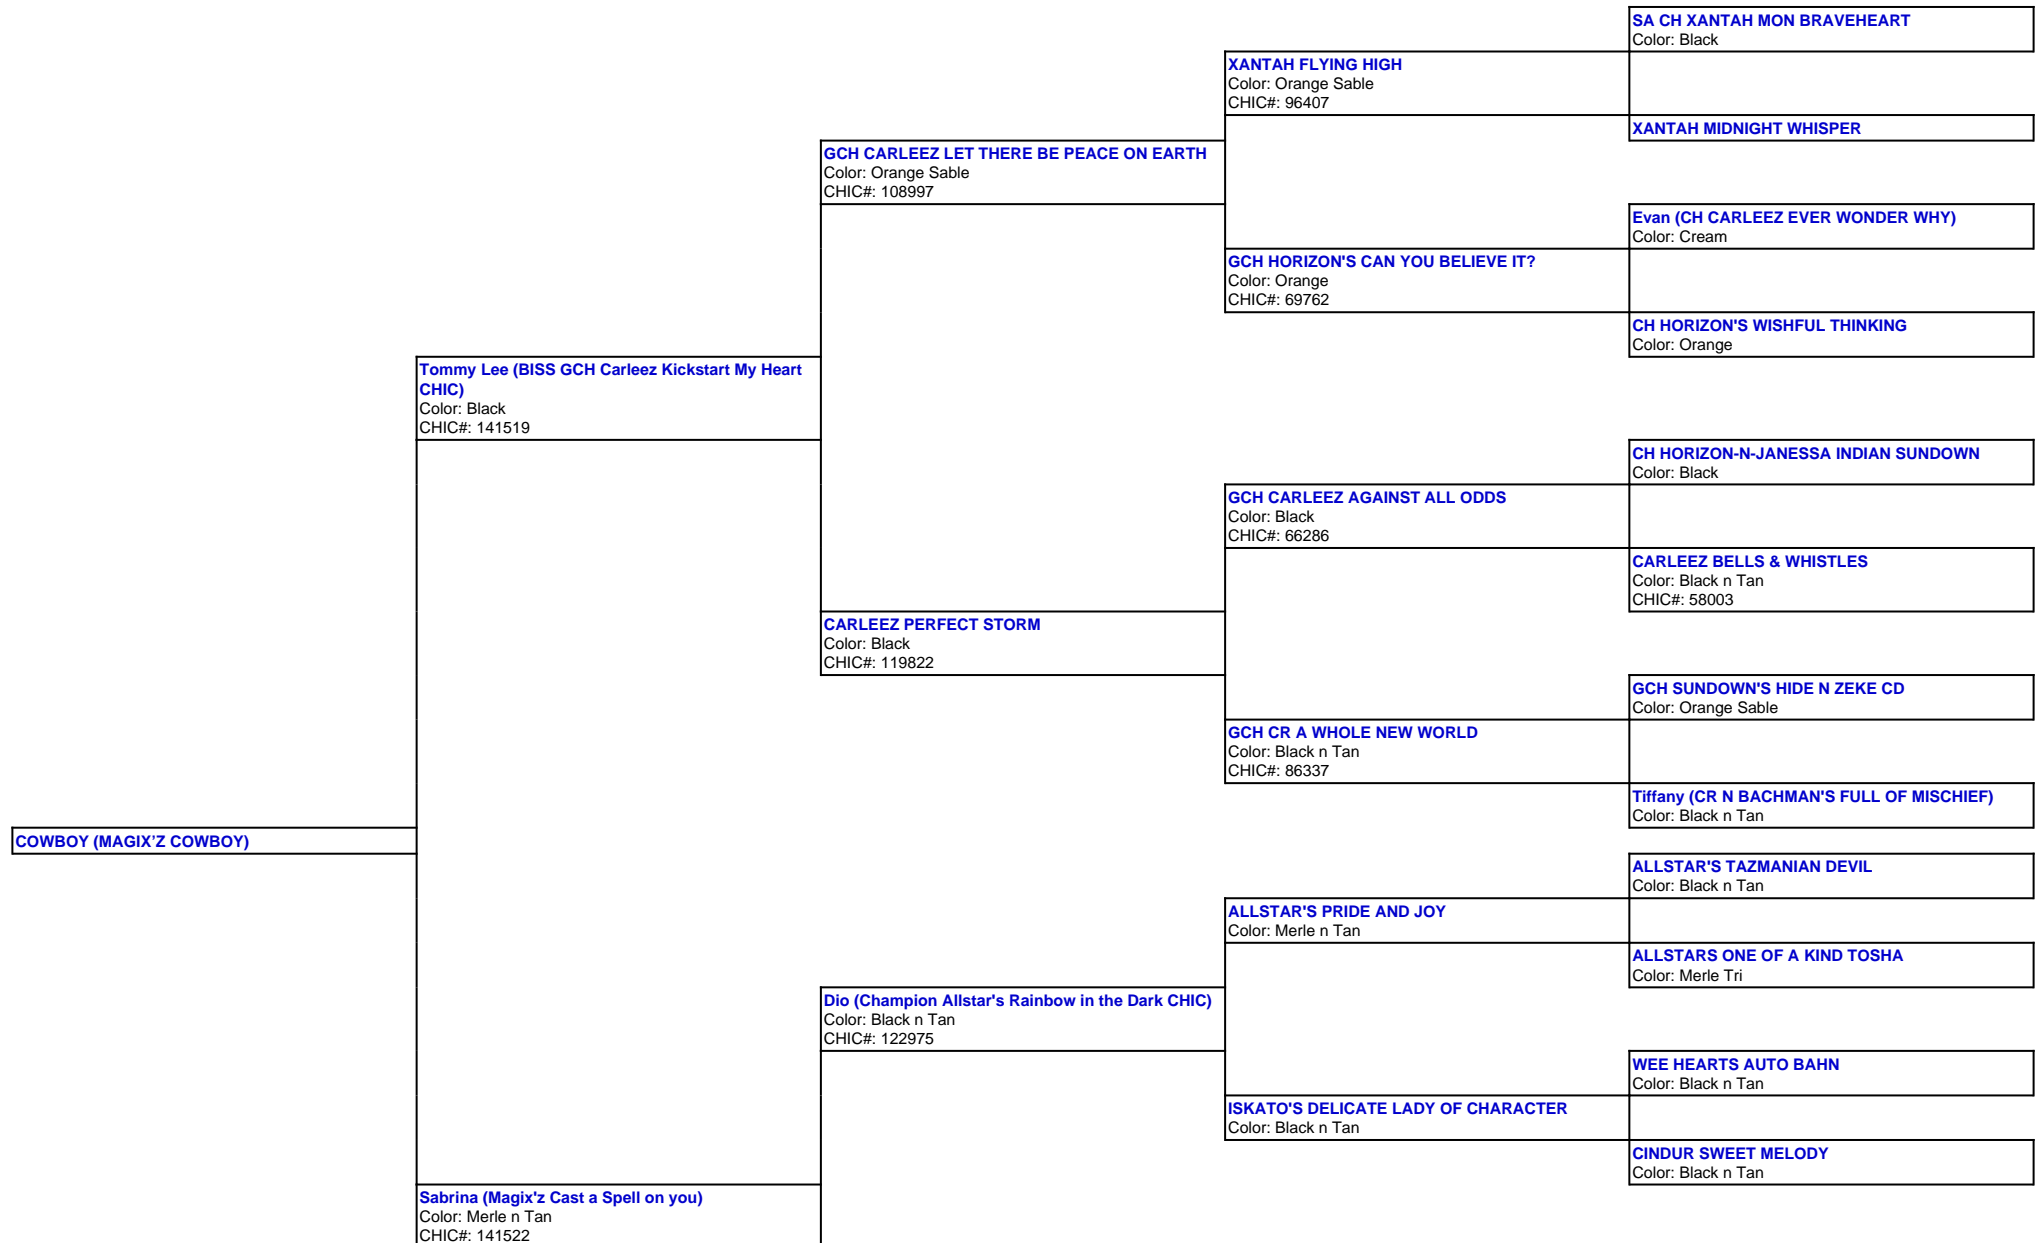

For a more detailed version of this pedigree:
<https://www.magixzpoms.com/profile/magix-z-cowboy>

Pedigree For:
COWBOY (MAGIX'Z COWBOY)

		POMFEVRE'S BLUE REMI AND TAN SHILOH Color: Blue n Tan
	MOONBABY'S FULL METALJACKET Color: Merle	
		MOONBABY'S HIGH ROLLER Color: Merle Parti
Cee-Jay (TipToe's Mystery at Magix'z) Retired! Will see her in many pedigrees! Color: Merle Parti		TIPTOE'S SHARP DRESSED MAN Color: Black Tri
	TIPTOE'S SPACE CASE CHASE Color: Black Tri	
		MOONBABY'S EFFORTLESS STYLE Color: Cream