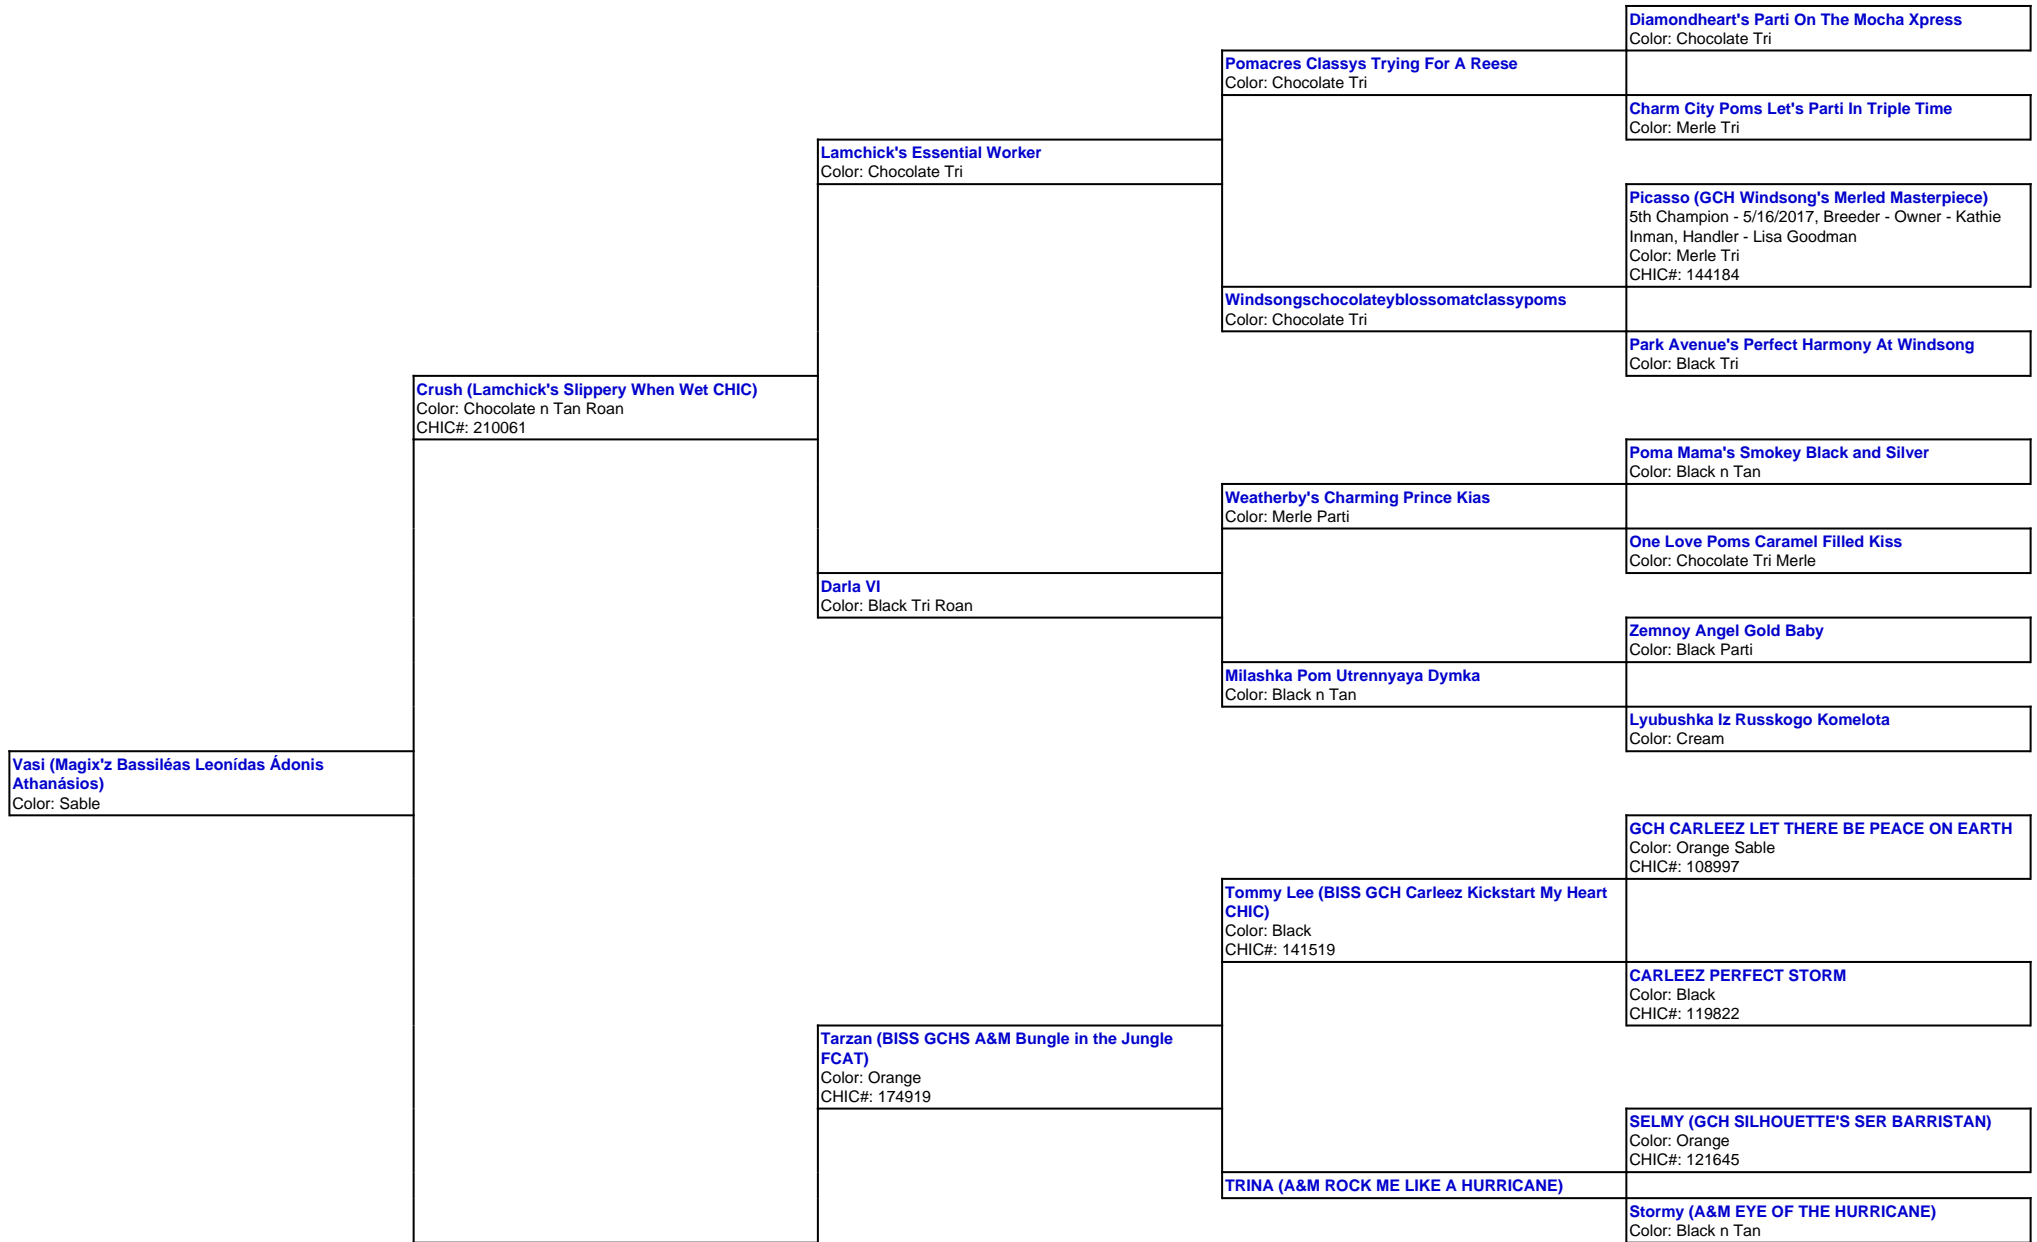

For a more detailed version of this pedigree:

<https://www.magixzpoms.com/profile/magix-z-bassil-as-leon-das-donis-athan-sios>

Pedigree For:

Vasi (Magix'z Bassiléas Leonídas Ádonis Athanásios)

Abbey (Magix'z Here Comes the Sun CHIC)
Daughter of Tarzan Grand Champion Silver BISS A&M
Bungle in the Jungle FCAT & Bianca Magix'z Small
Town Girl
Color: Sable
CHIC#: 208636

Bianca (Magix'z Small Town Girl)
Daughter of Mufasa ICH Magix's Hakuna Matata CGC
& Rumour Magix'z Go your Own Way
Color: Black n Tan
CHIC#: 171241

Mufasa (Magix'z Hakuna Matata ICH CGC)
Color: Merle n Tan

Rumour (Magix'z Go Your Own Way!)
Color: Black n Tan
CHIC#: 154184

Dio (Champion Allstar's Rainbow in the Dark CHIC)
Color: Black n Tan
CHIC#: 122975

Cee-Jay (TipToe's Mystery at Magix'z)
Retired! Will see her in many pedigrees!
Color: Merle Parti