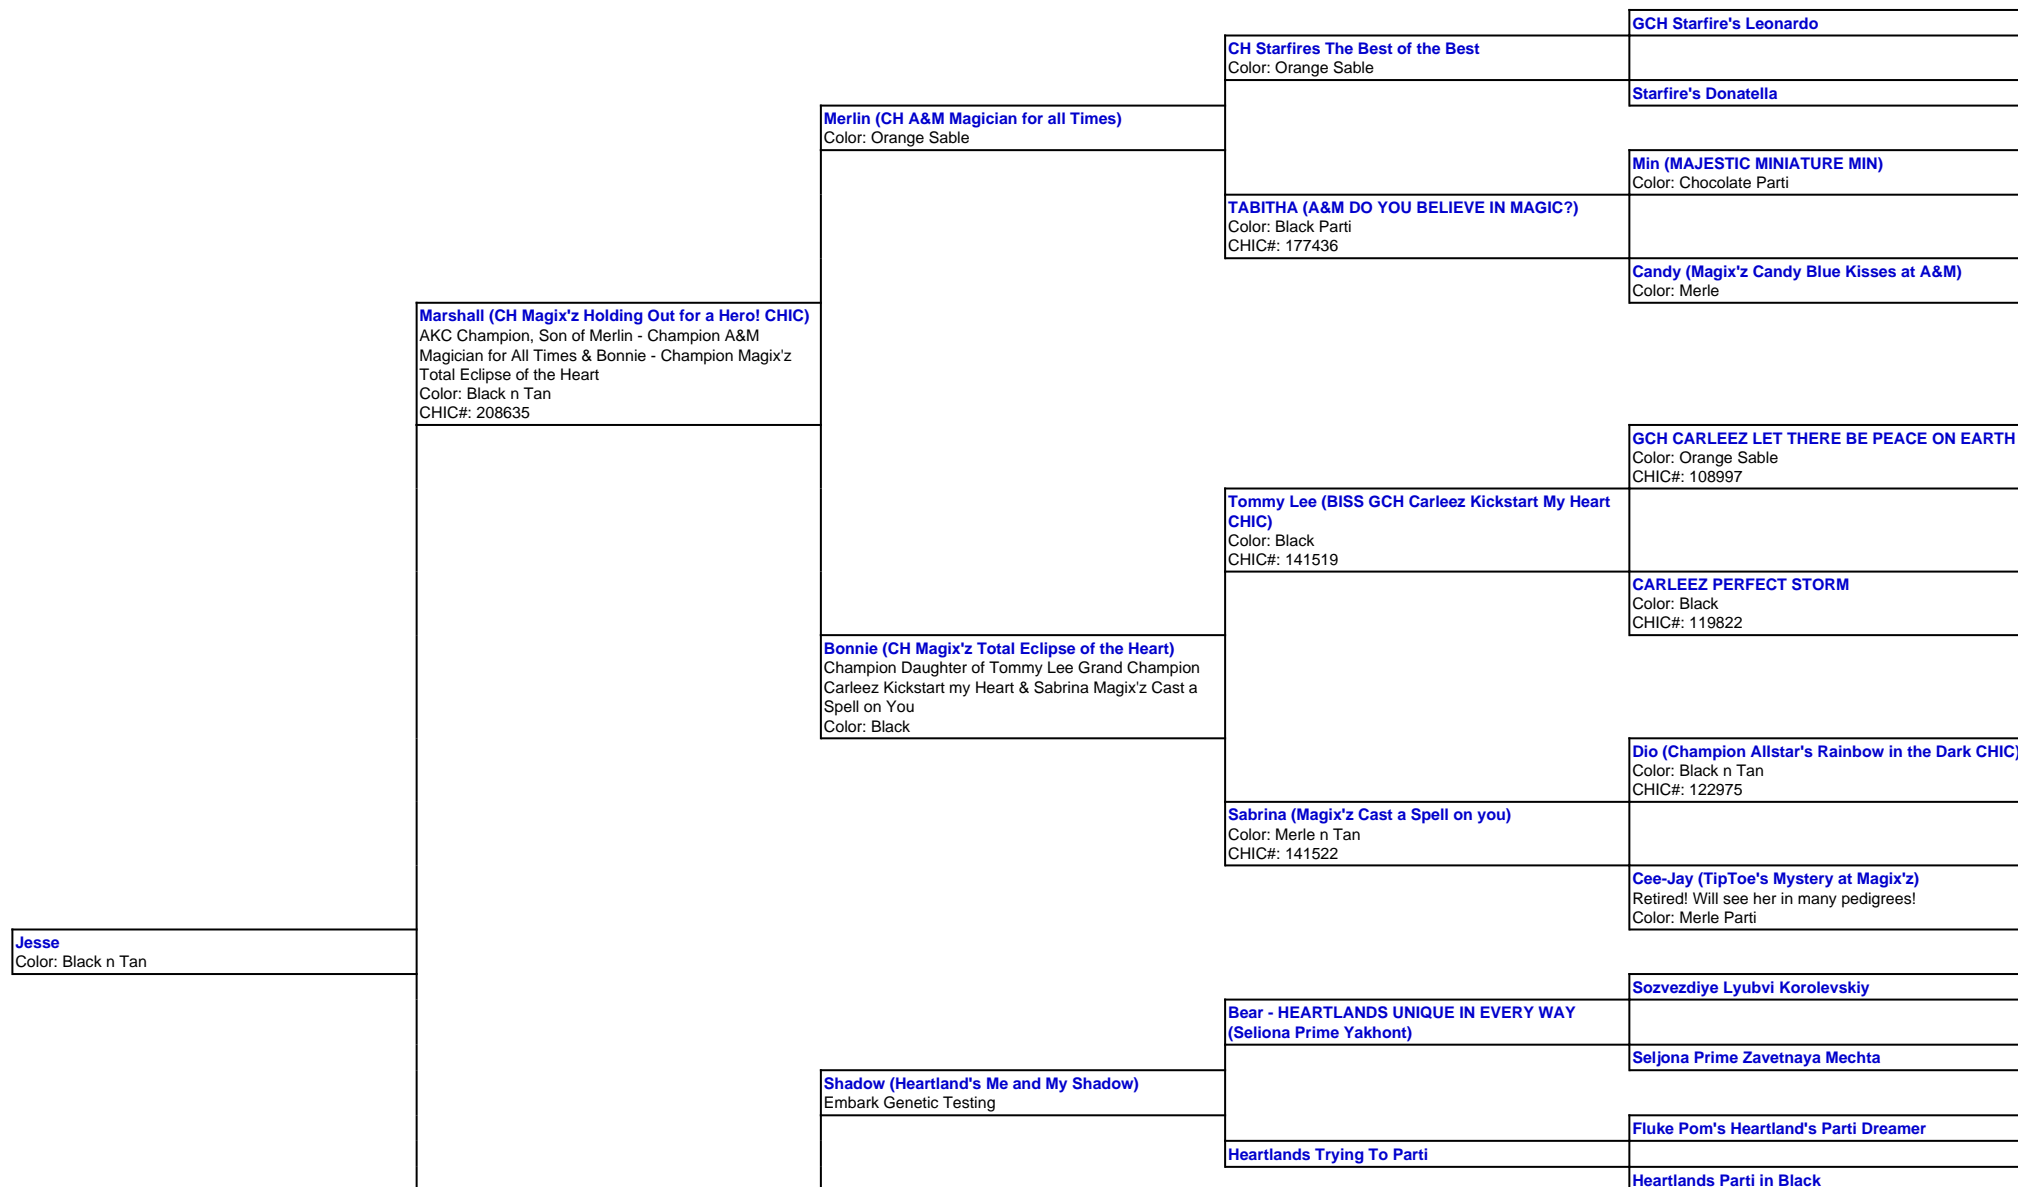

For a more detailed version of this pedigree:

<https://www.magixzpoms.com/profile/jesse>

Pedigree For:

Jesse

Aneesa (Magix'z Shot in the Dark CHIC)
Daughter of Shadow Heartland's Me & My Shadow &
Bianca Magix'z Small Town Girl
Color: Black n Tan
CHIC#: 208634

Bianca (Magix'z Small Town Girl)
Daughter of Mufasa ICH Magix's Hakuna Matata CGC
& Rumour Magix'z Go your Own Way
Color: Black n Tan
CHIC#: 171241

Mufasa (Magix'z Hakuna Matata ICH CGC)
Color: Merle n Tan

Rumour (Magix'z Go Your Own Way!)
Color: Black n Tan
CHIC#: 154184

Dio (Champion Allstar's Rainbow in the Dark CHIC)
Color: Black n Tan
CHIC#: 122975

Cee-Jay (TipToe's Mystery at Magix'z)
Retired! Will see her in many pedigrees!
Color: Merle Parti