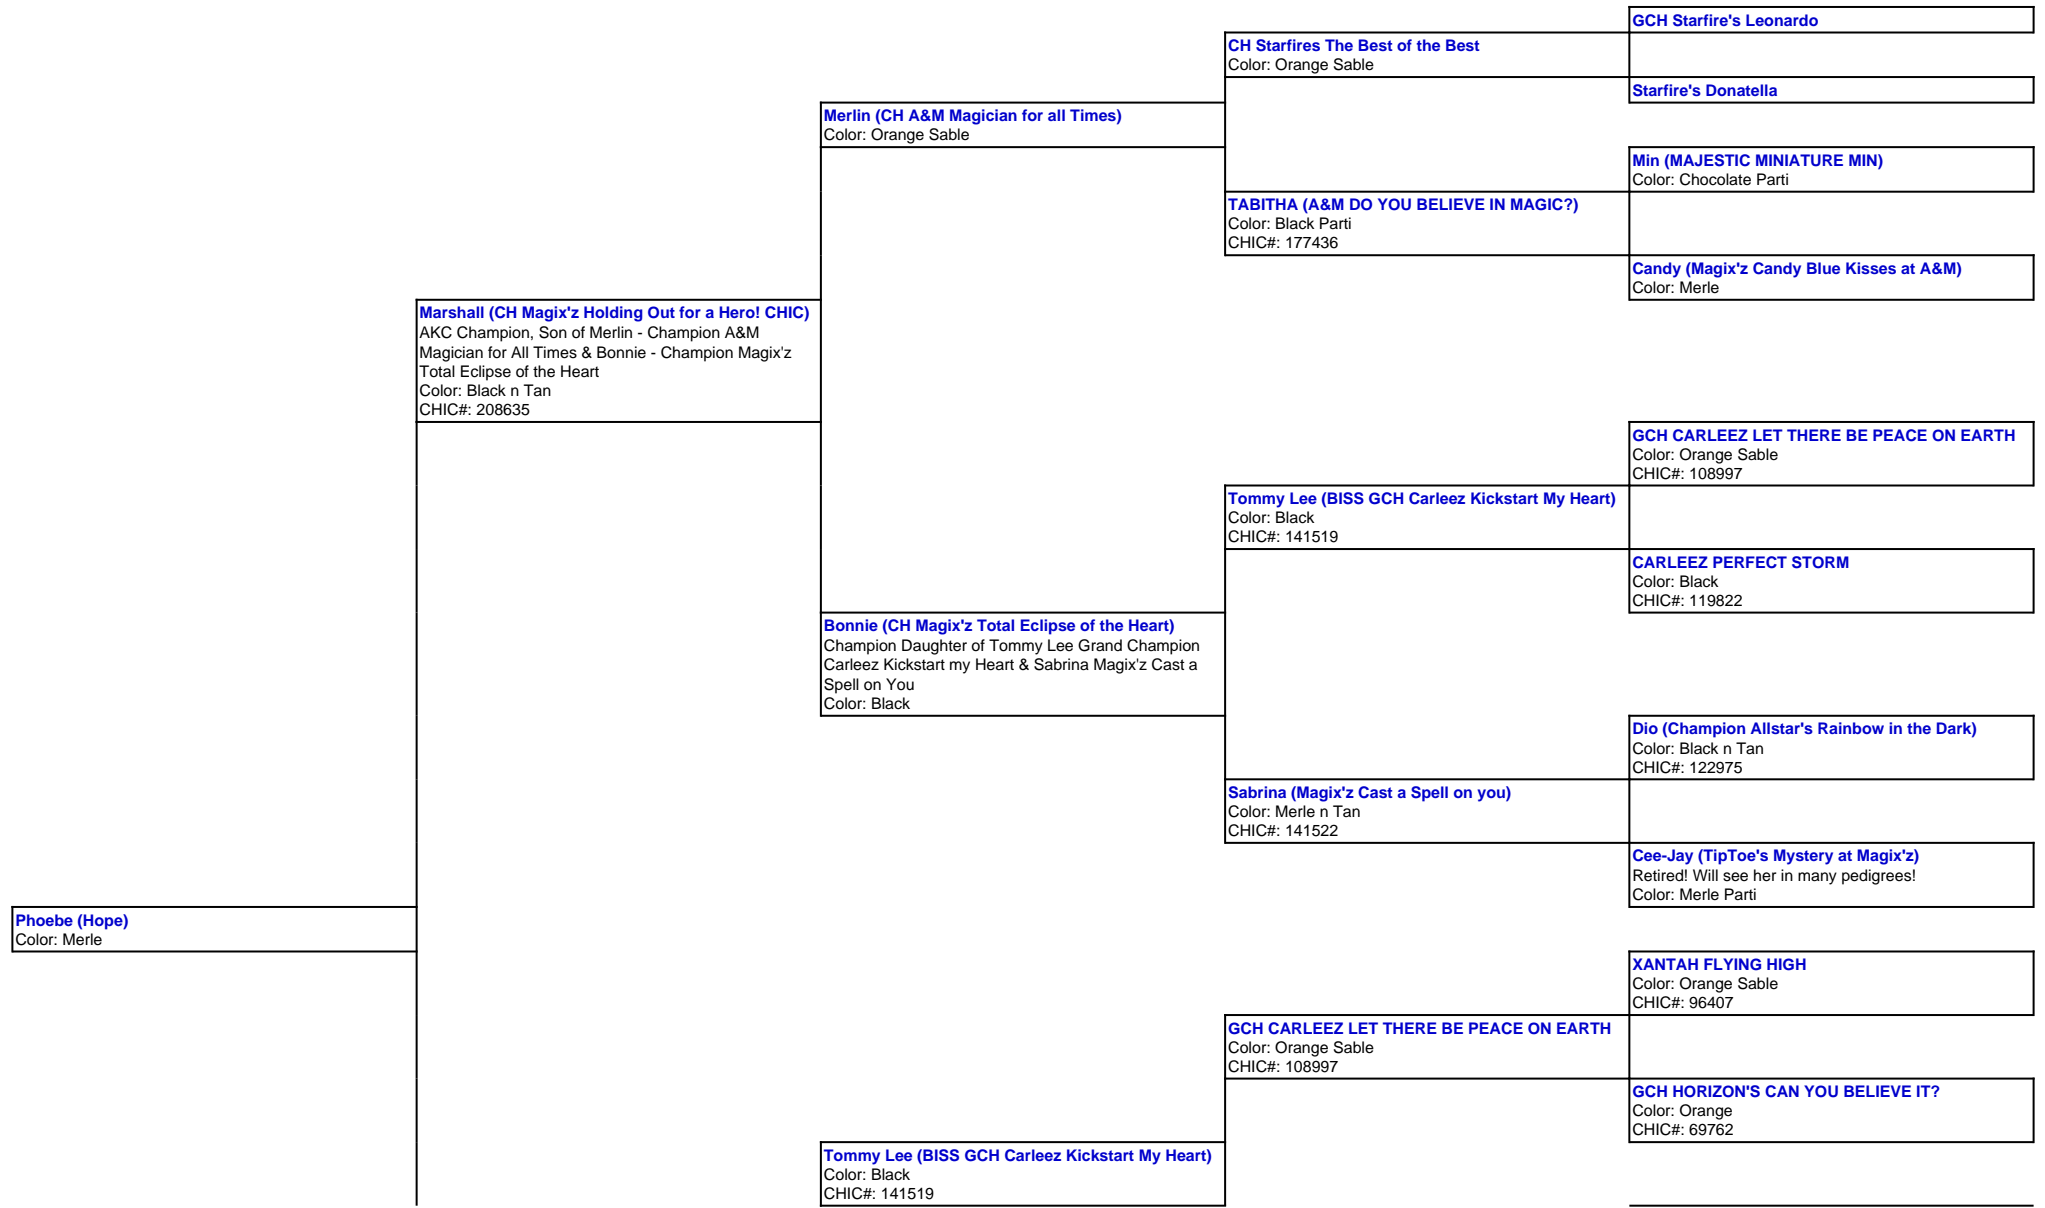

For a more detailed version of this pedigree:

<https://www.magixzpoms.com/profile/hope>

Pedigree For:
Phoebe (Hope)

Gemma (Magix'z Ruby Tuesday)
Daughter of Tommy Lee Grand Champion Carleez
Kickstart my Heart & Jazzmine Magix'z A Whole New
world BCAT
Color: Merle

Jazz (Magix'z A Whole New World RA BCAT CGC)
Color: Merle Tri
CHIC#: 171242

CARLEEZ PERFECT STORM
Color: Black
CHIC#: 119822

GCH CARLEEZ AGAINST ALL ODDS
Color: Black
CHIC#: 66286

GCH CR A WHOLE NEW WORLD
Color: Black n Tan
CHIC#: 86337