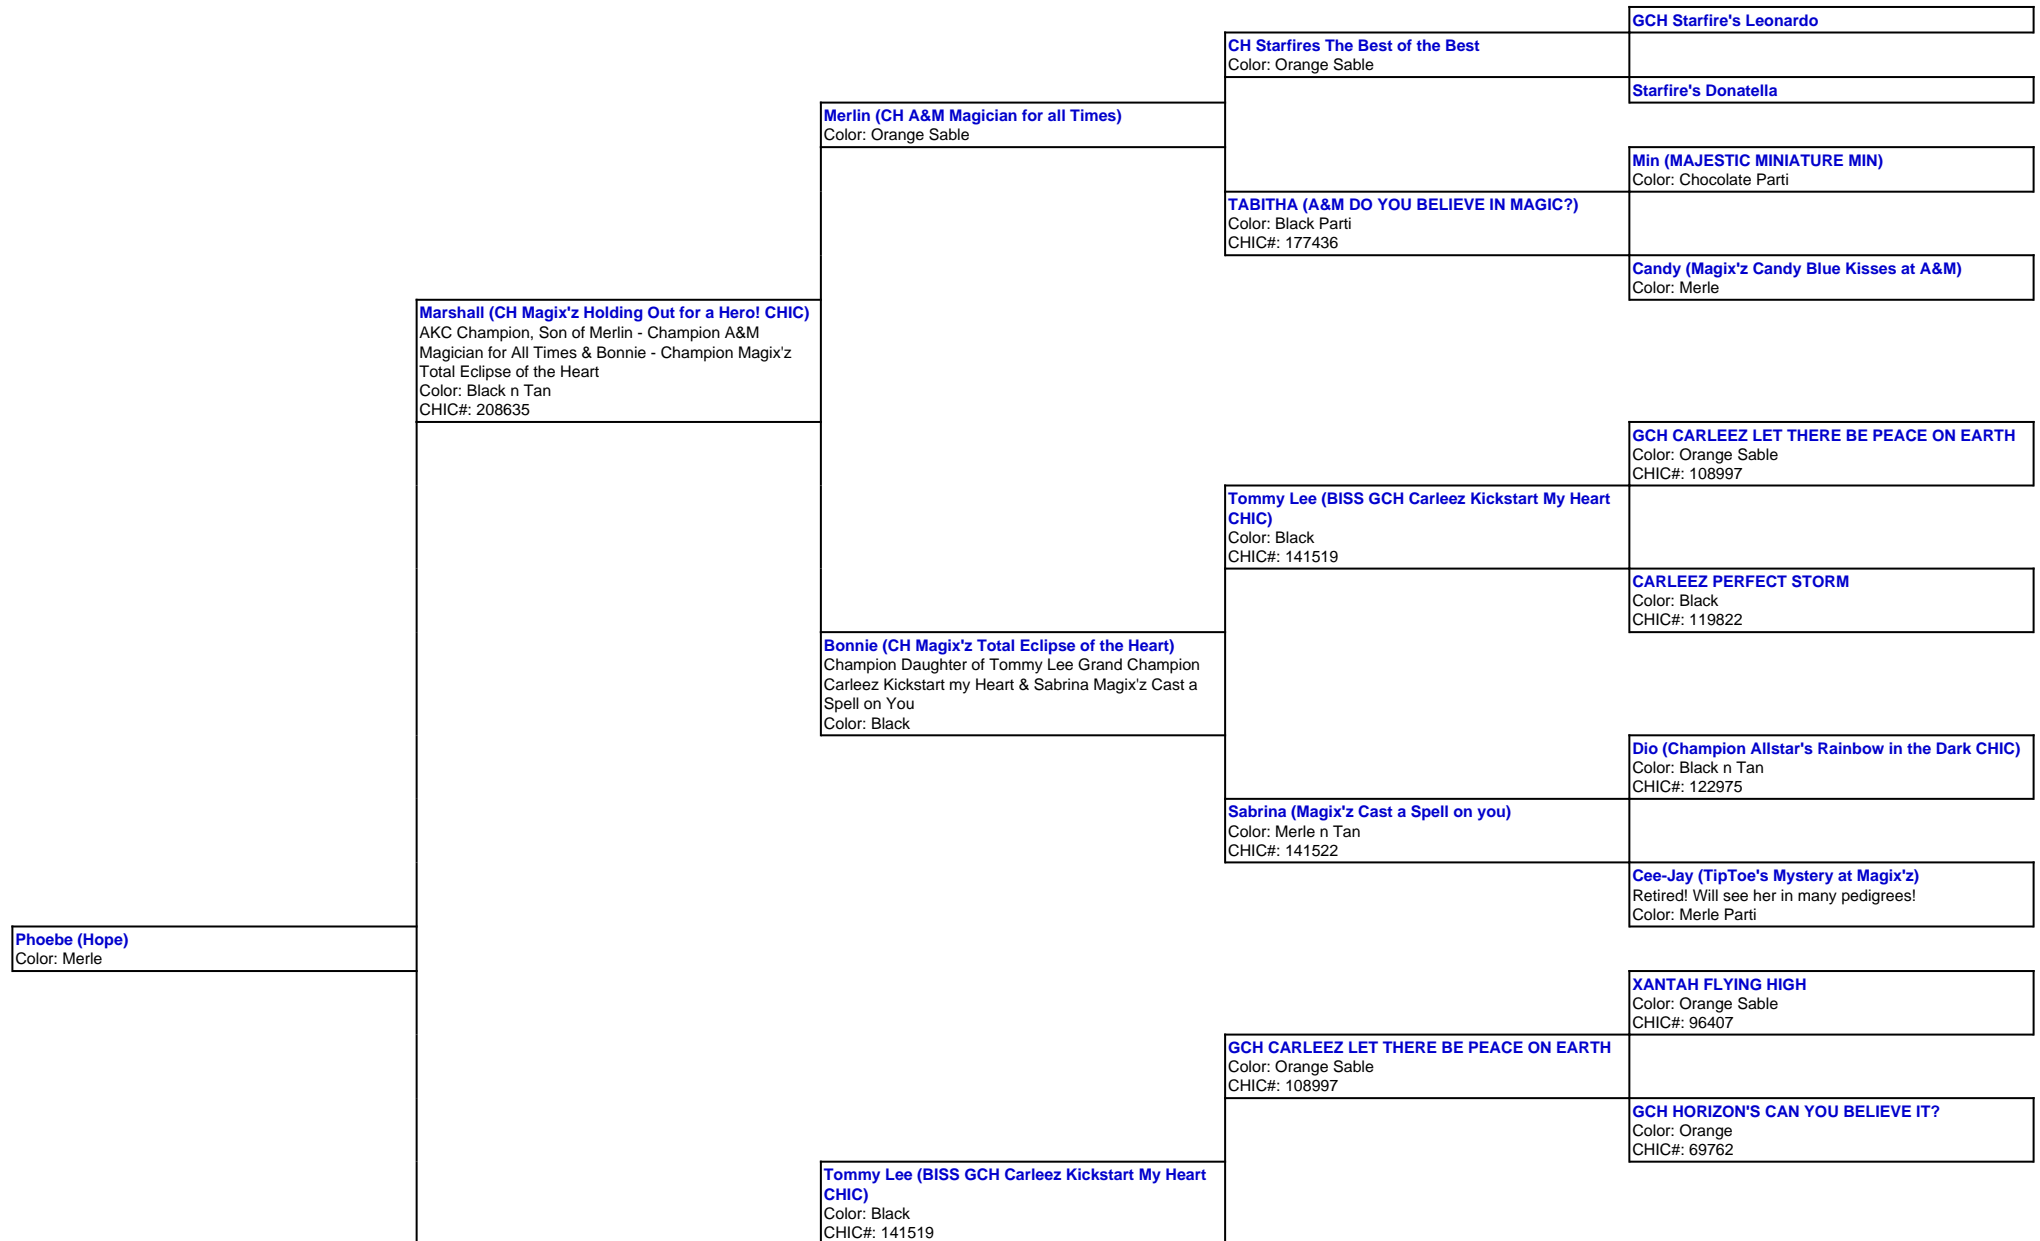

For a more detailed version of this pedigree:

<https://www.magixzpoms.com/profile/hope>

Pedigree For:  
Phoebe (Hope)

**Gemma (Magix'z Ruby Tuesday)**  
Daughter of Tommy Lee Grand Champion Carleez  
Kickstart my Heart & Jazzmine Magix'z A Whole New  
world BCAT  
Color: Merle

**Jazz (Magix'z A Whole New World RE BCAT CGC)**  
Color: Merle Tri  
CHIC#: 171242

**CARLEEZ PERFECT STORM**  
Color: Black  
CHIC#: 119822

**GCH CARLEEZ AGAINST ALL ODDS**  
Color: Black  
CHIC#: 66286