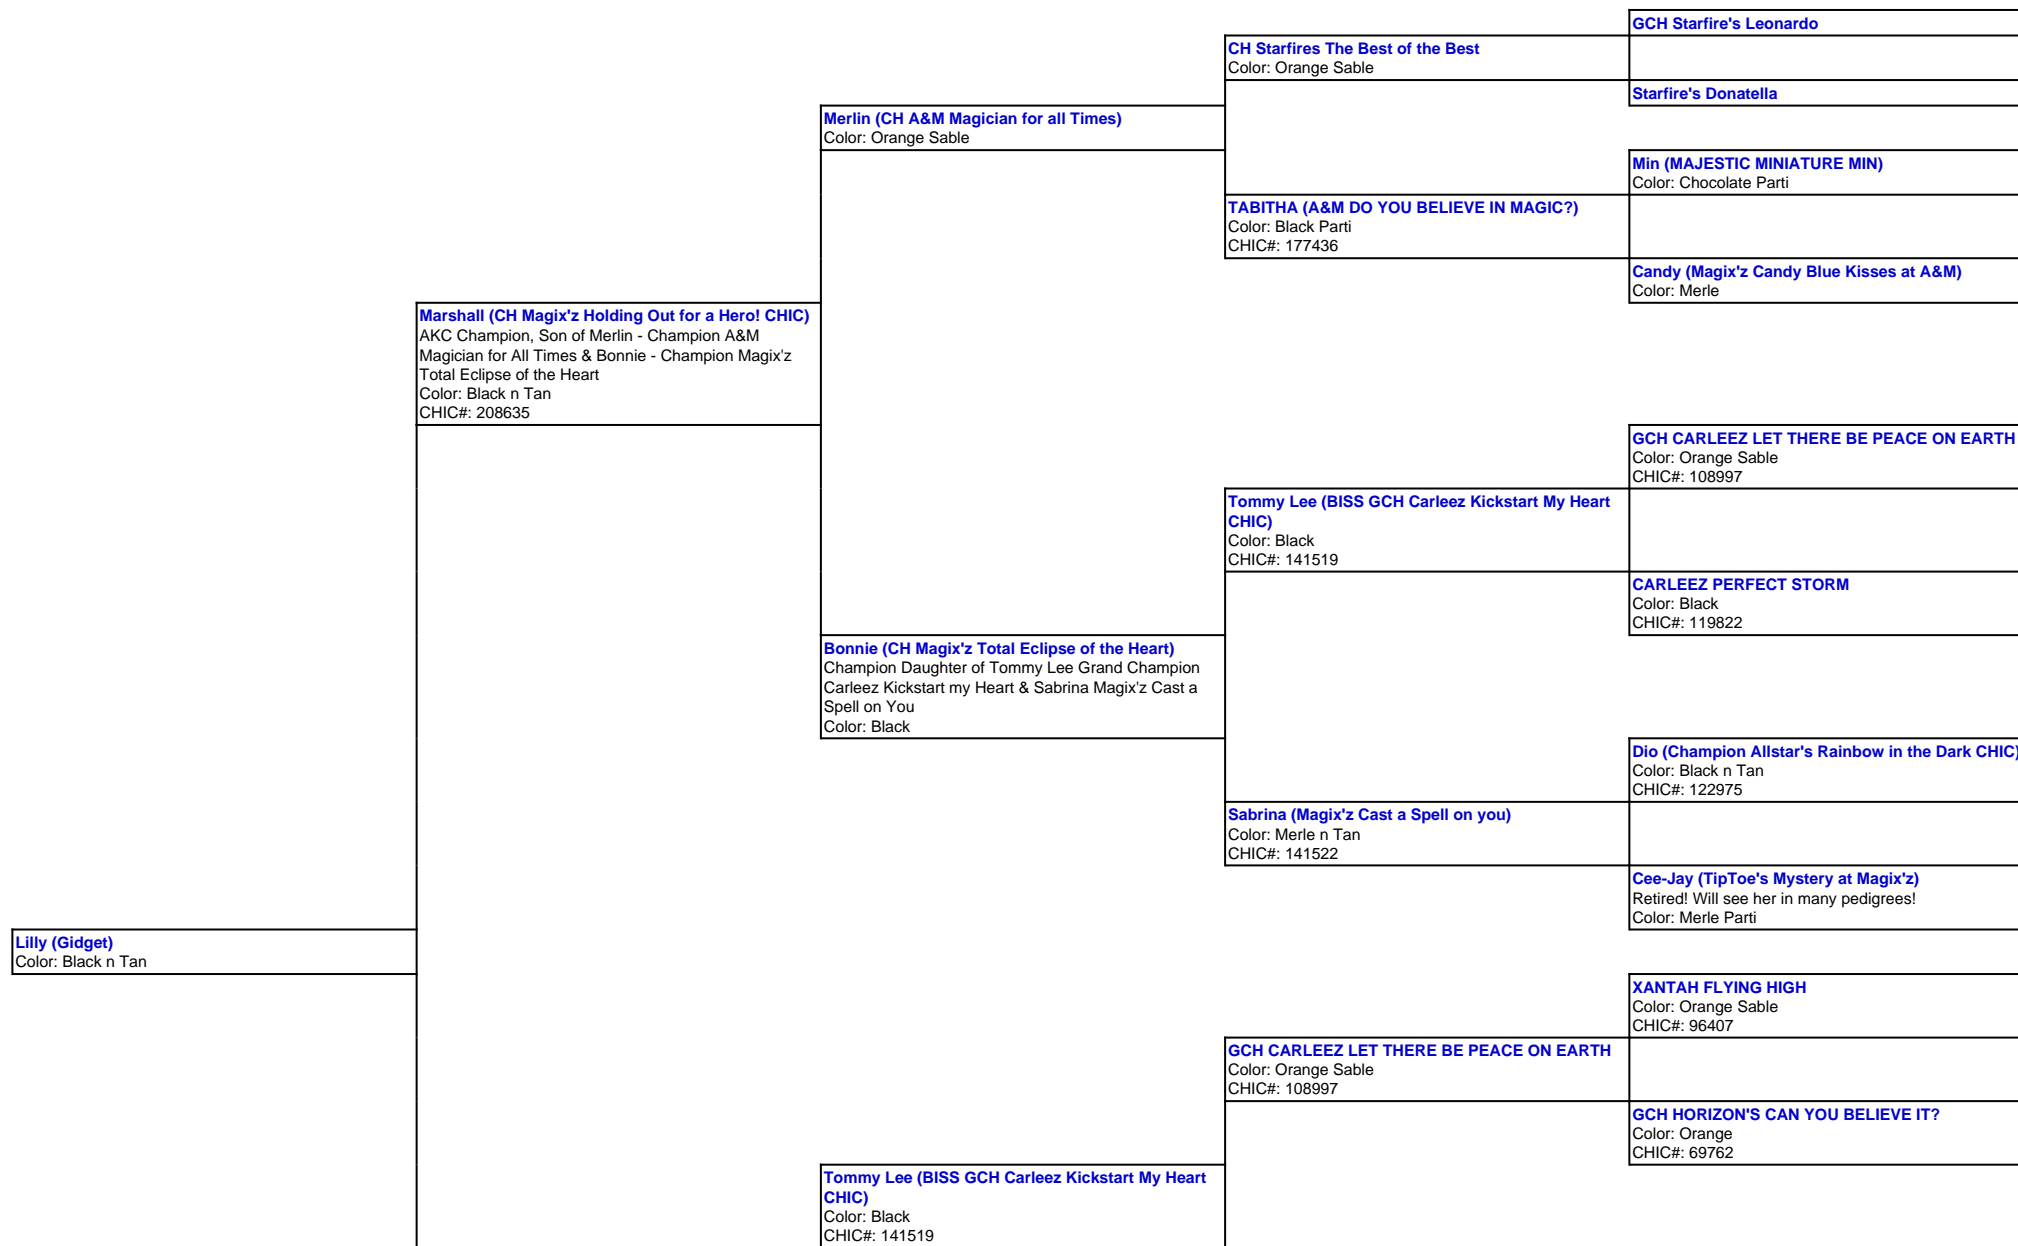

For a more detailed version of this pedigree:

<https://www.magixzpoms.com/profile/gidget>

Pedigree For:

Lilly (Gidget)

Gemma (Magix'z Ruby Tuesday)
Daughter of Tommy Lee Grand Champion Carleez
Kickstart my Heart & Jazzmine Magix'z A Whole New
world BCAT
Color: Merle

Jazz (Magix'z A Whole New World RE BCAT CGC)
Color: Merle Tri
CHIC#: 171242

CARLEEZ PERFECT STORM
Color: Black
CHIC#: 119822

GCH CARLEEZ AGAINST ALL ODDS
Color: Black
CHIC#: 66286

GCH CR A WHOLE NEW WORLD
Color: Black n Tan
CHIC#: 86337

Mufasa (Magix'z Hakuna Matata ICH CGC)
Color: Merle n Tan

Dio (Champion Allstar's Rainbow in the Dark CHIC)
Color: Black n Tan
CHIC#: 122975

Rumour (Magix'z Go Your Own Way!)
Color: Black n Tan
CHIC#: 154184