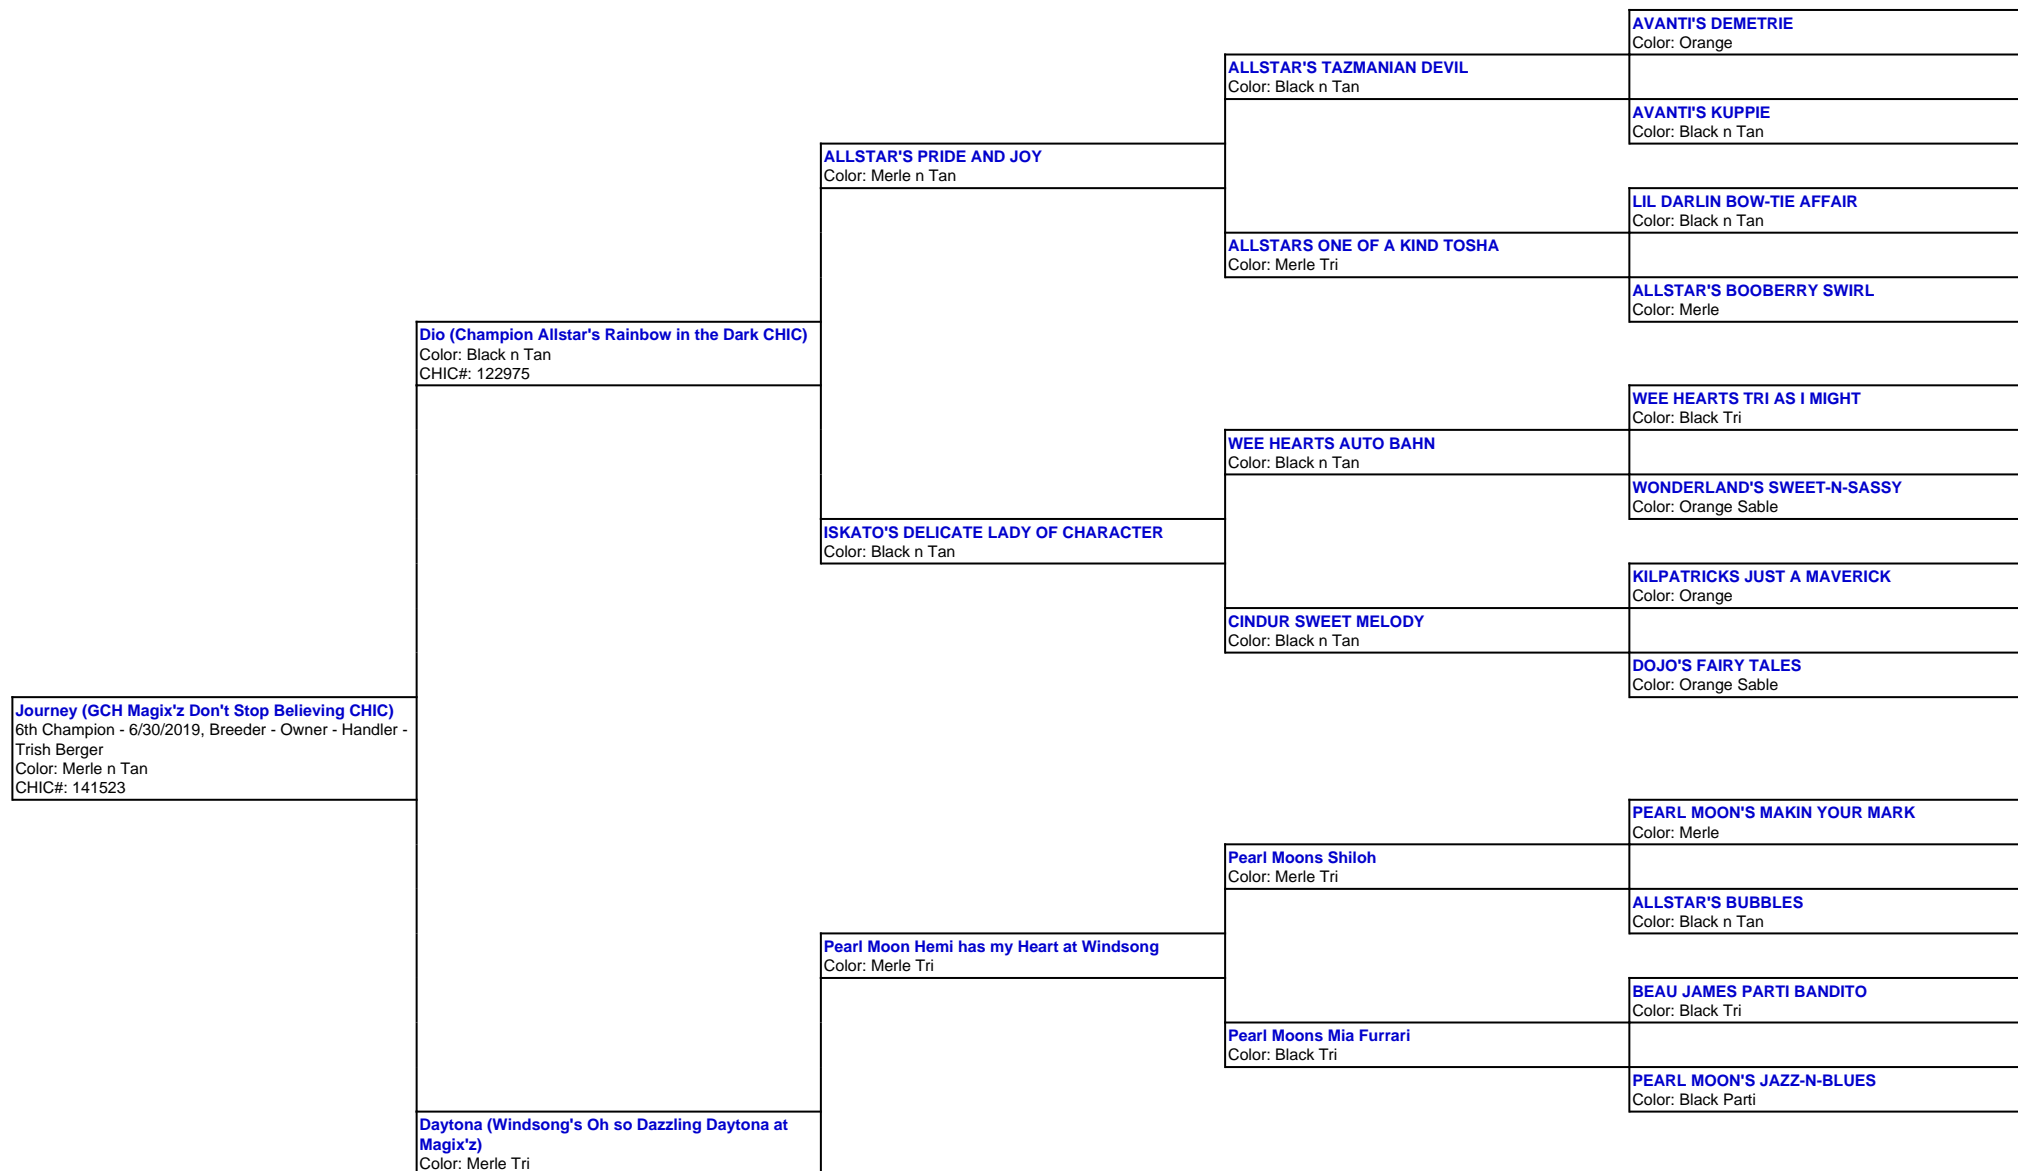

For a more detailed version of this pedigree:

<https://www.magixzpoms.com/profile/gch-magix-z-don-t-stop-believing-chic>

Pedigree For:  
Journey (GCH Magix'z Don't Stop Believing CHIC)  
6th Champion - 6/30/2019  
Breeder - Owner - Handler - Trish Berger

		<b>TLC'S LOVELY MISCHIEVOUS GARY</b> Color: Black n Tan
	<b>KC's Parti at Windsong's Willow</b> Color: Black Tri	
<b>Windsong's Priceless Jewel</b> Color: Black n Tan		<b>FINCH'S MIAS EVE MOTHER OF ALL LIVING</b> Color: Black Tri
		<b>POMFEVRE'S CHOC AND TAN EDDIE</b> Color: CHOC & TAN
	<b>Windsong's Little Bella of the Ball</b> Color: Choc n Tan	
		<b>POMFEVRE'S MISS MOCHA LADY GODIVA</b> Color: Choc n Tan