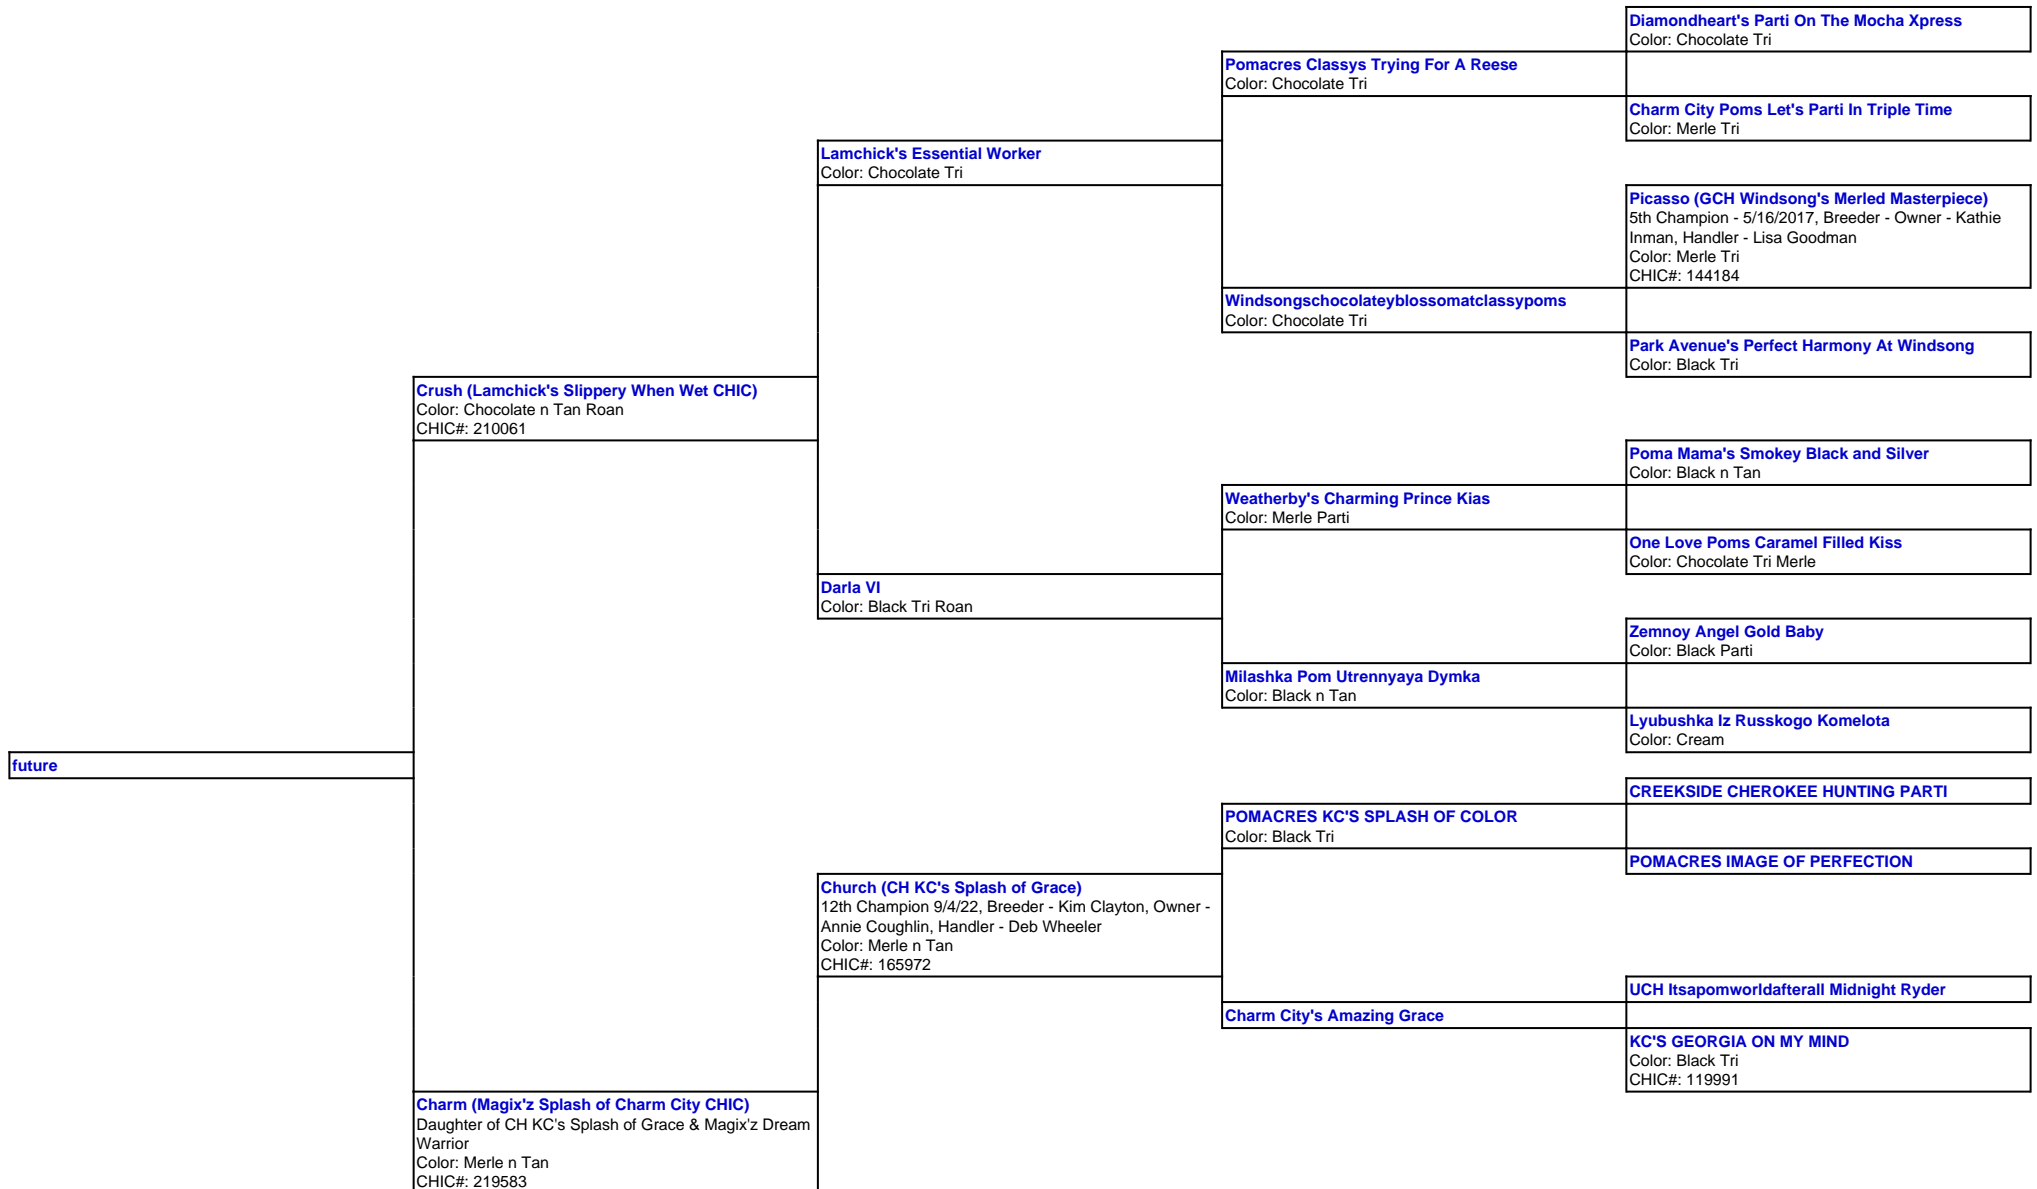

For a more detailed version of this pedigree:

<https://www.magixzpoms.com/profile/future>

Pedigree For:
future

	Dio (Champion Allstar's Rainbow in the Dark CHIC) Color: Black n Tan CHIC#: 122975
Deztiny (Magix'z Dream Warrior) Daughter of Mufasa - ICH Magix's Hakuna Matata CGC & Ripley A&M Believe it or not at Magix'z Color: Black n Tan CHIC#: 158732	Mufasa (Magix'z Hakuna Matata ICH CGC) Color: Merle n Tan
	Cee-Jay (TipToe's Mystery at Magix'z) Retired! Will see her in many pedigrees! Color: Merle Parti
	BAM-BAM (POMFEVRE'S ROCKY WENT BAM AT A&M) Color: Orange Sable
	Ripley (A&M's Believe it or not at Magix'z) Color: Black n Tan CHIC#: 128519
	KAYLA (A&M'S KUTIE KAYLA) Color: Orange Sable