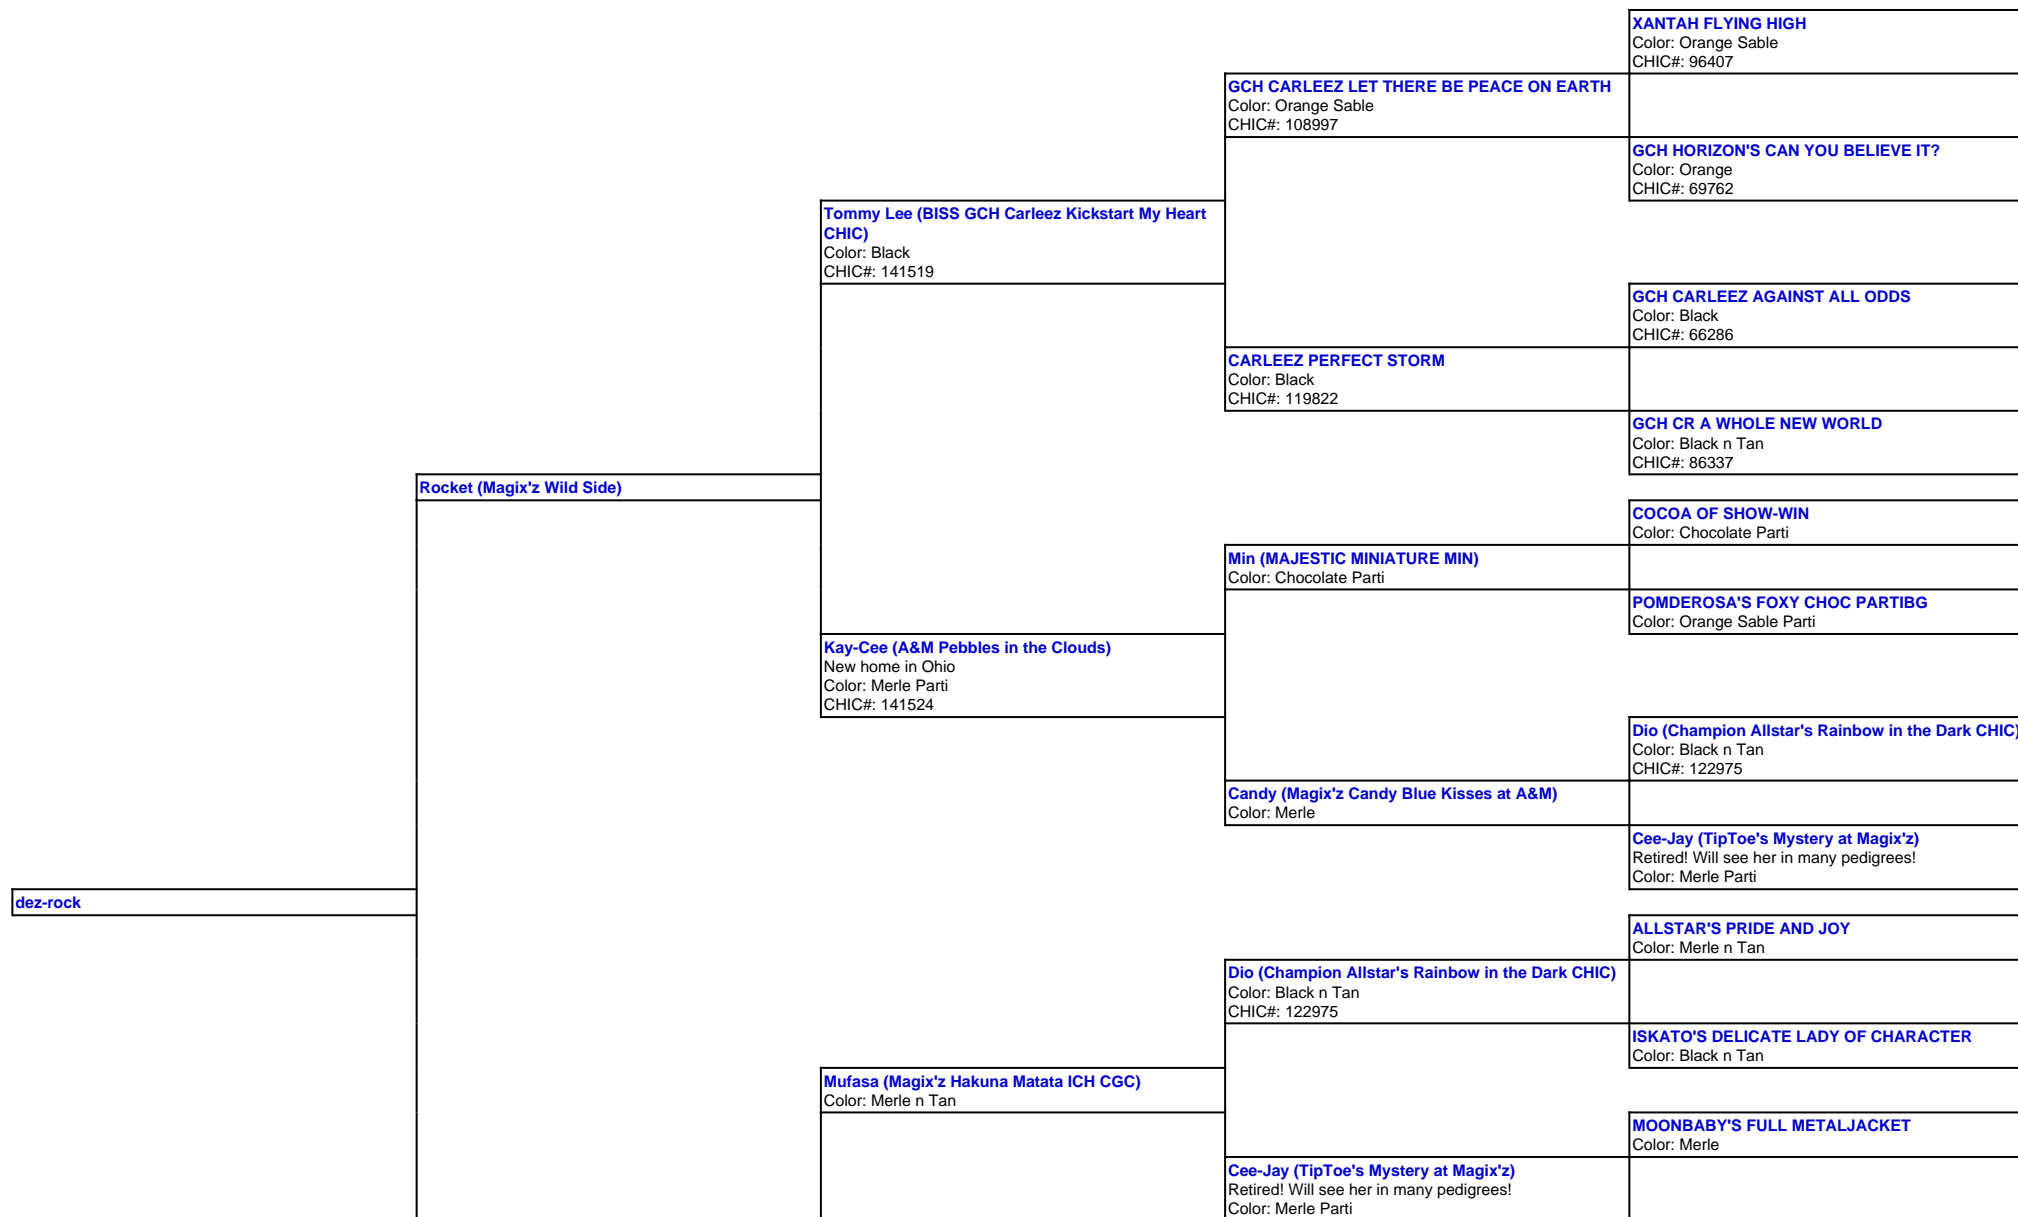

For a more detailed version of this pedigree:  
<https://www.magixzpoms.com/profile/dez-rock>

Pedigree For:  
 dez-rock

**Deztiny (Magix'z Dream Warrior)**  
Daughter of Mufasa - ICH Magix's Hakuna Matata CGC  
& Ripley A&M Believe it or not at Magix'z  
Color: Black n Tan  
CHIC#: 158732

**Ripley (A&M's Believe it or not at Magix'z)**  
Color: Black n Tan  
CHIC#: 128519

**BAM-BAM (POMFEVRE'S ROCKY WENT BAM AT A&M)**  
Color: Orange Sable

**KAYLA (A&M'S KUTIE KAYLA)**  
Color: Orange Sable

**TIPTOE'S SPACE CASE CHASE**  
Color: Black Tri

**PIECE OF EDEN'S ROCKYROAD OFGL**  
Color: Black n Tan

**RHEA (A&M SWEET MOTHER RHEA)**  
Color: Cream Sable

**PIECE OF EDEN'S ROCKYROAD OFGL**  
Color: Black n Tan

**ENNA (ANGELIC NOBLE ENNA)**  
Color: Sable