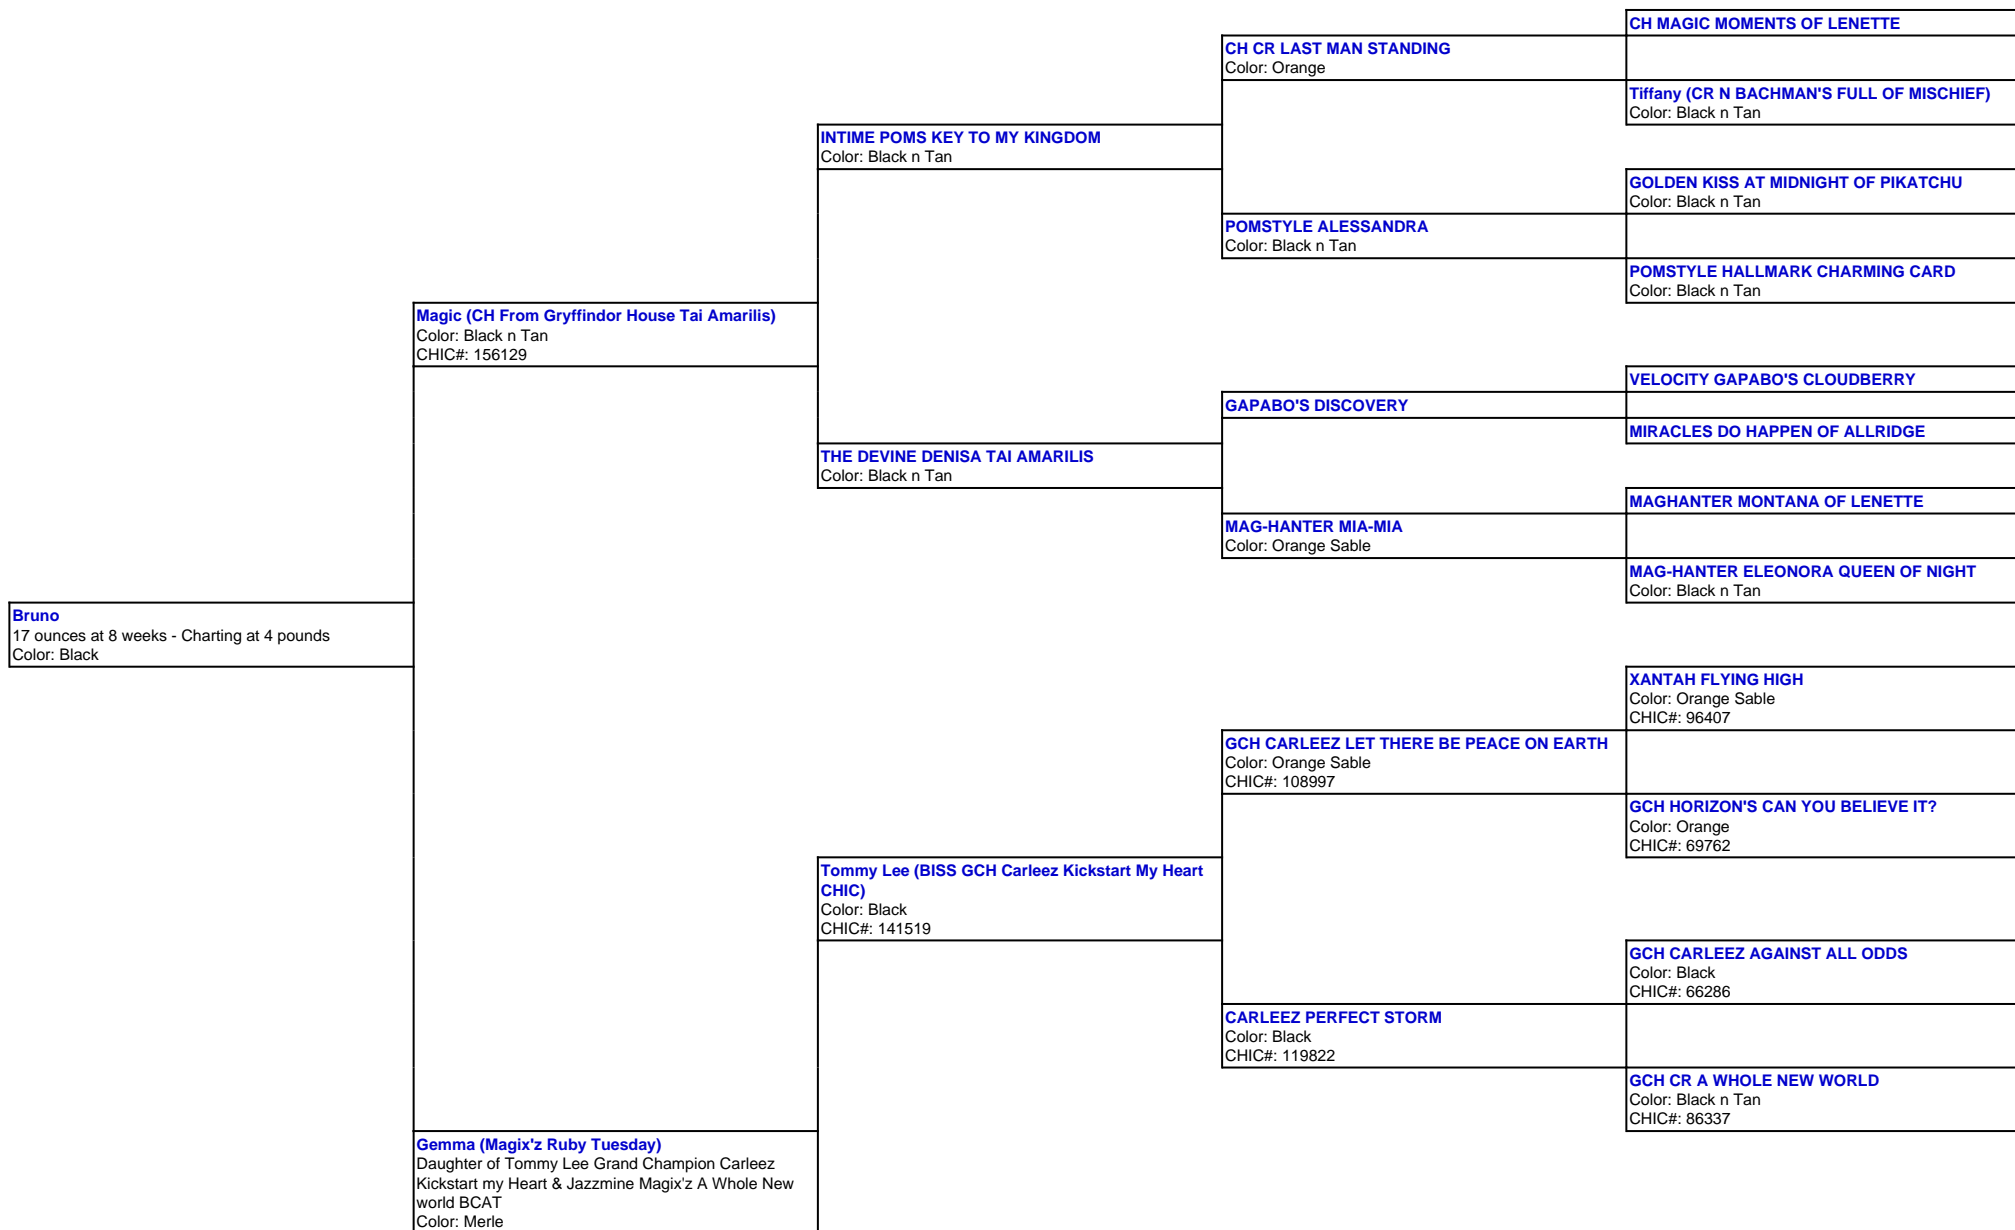

For a more detailed version of this pedigree:

<https://www.magixzpoms.com/profile/bruno>

Pedigree For:

Bruno

		Dio (Champion Allstar's Rainbow in the Dark CHIC) Color: Black n Tan CHIC#: 122975
	Mufasa (Magix'z Hakuna Matata ICH CGC) Color: Merle n Tan	
		Cee-Jay (TipToe's Mystery at Magix'z) Retired! Will see her in many pedigrees! Color: Merle Parti
Jazz (Magix'z A Whole New World RE BCAT CGC) Color: Merle Tri CHIC#: 171242		Tommy Lee (BISS GCH Carleez Kickstart My Heart CHIC) Color: Black CHIC#: 141519
	Rumour (Magix'z Go Your Own Way!) Color: Black n Tan CHIC#: 154184	
		Skittles (A&M Taste the Rainbow at Magix'z) Color: Merle Tri CHIC#: 141521