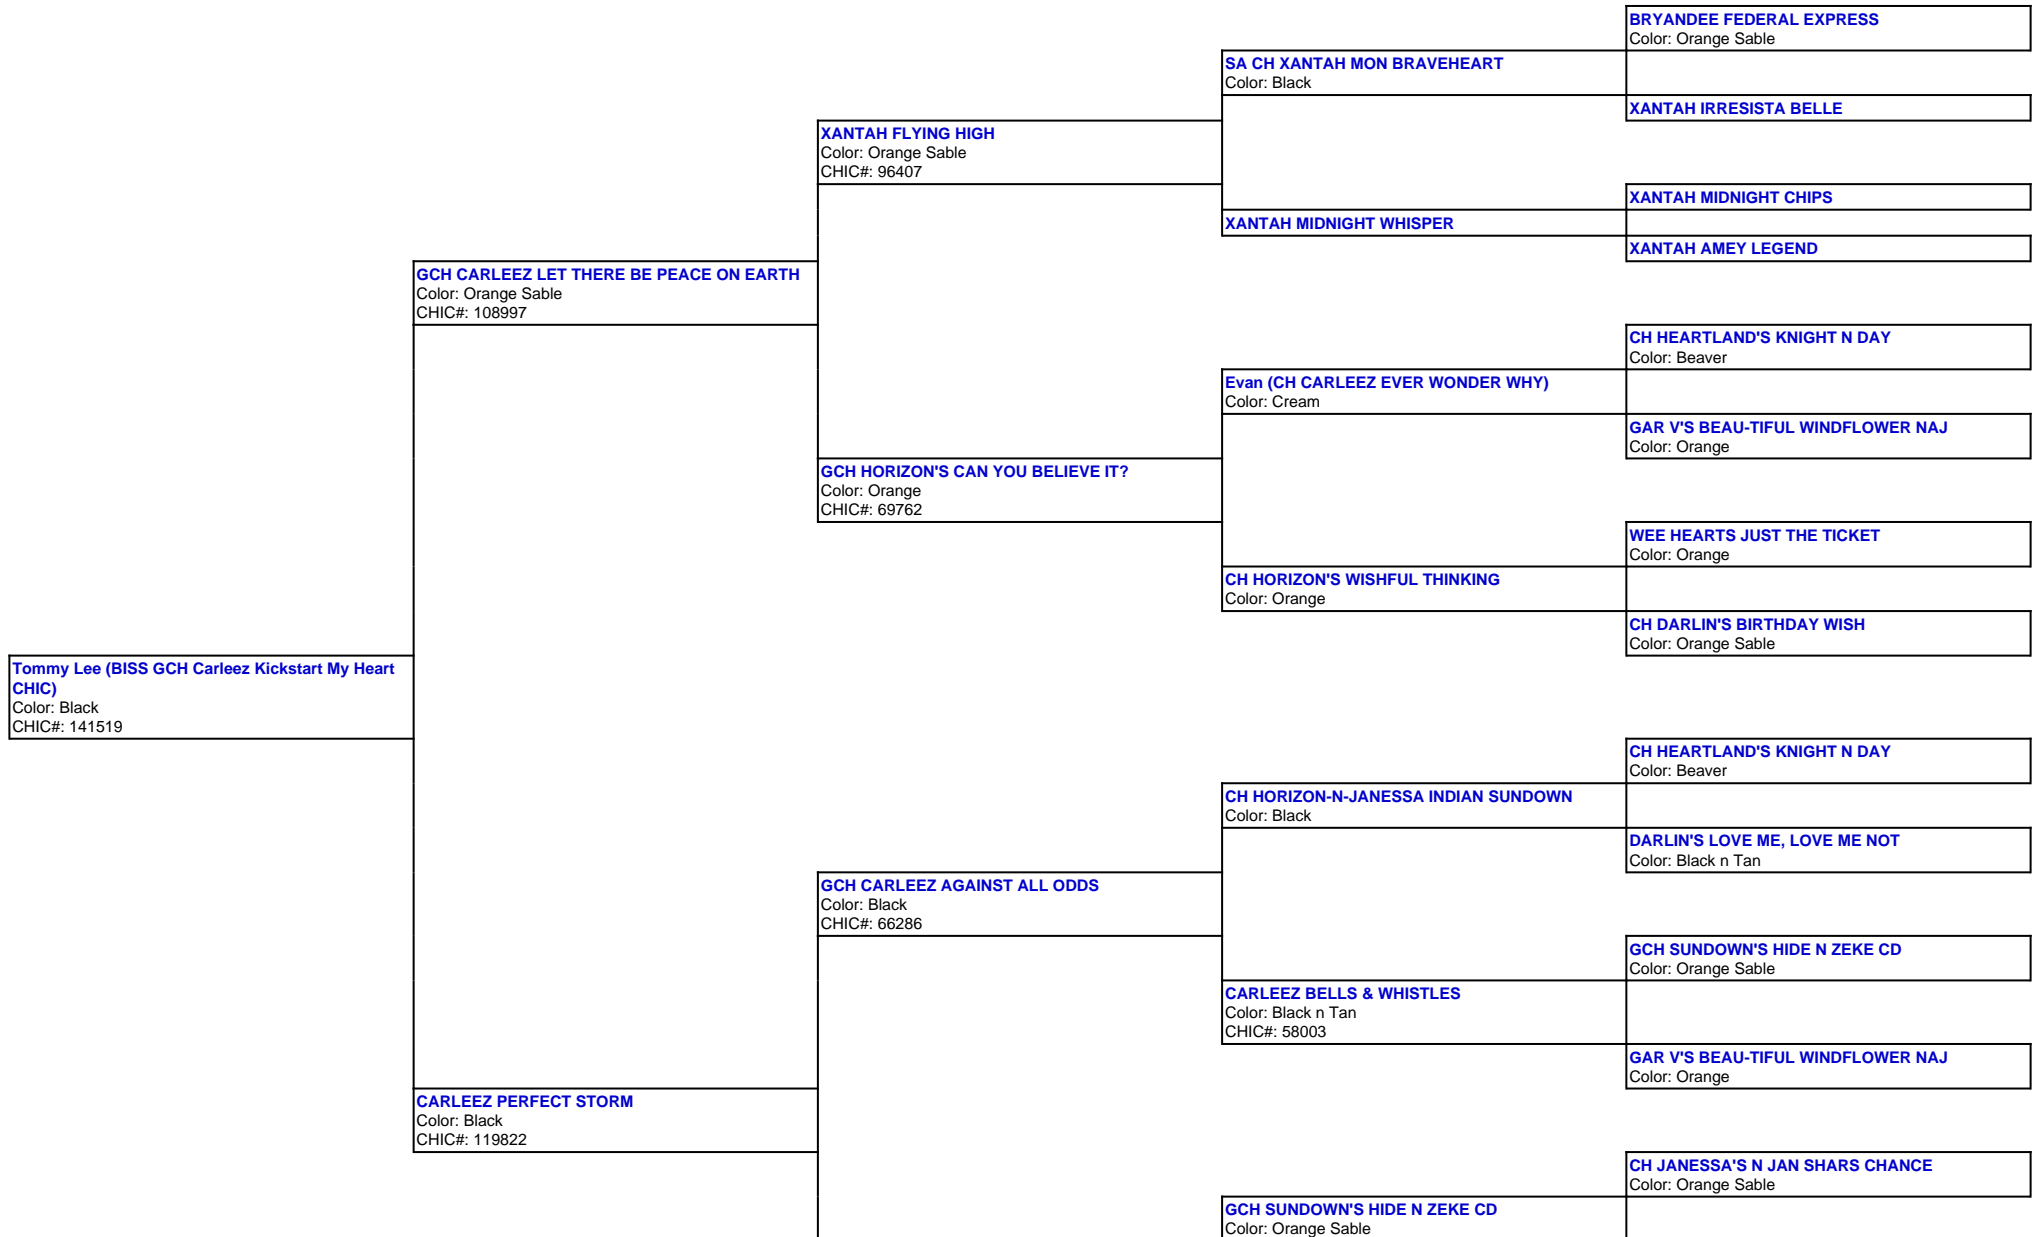

For a more detailed version of this pedigree:

<https://www.magixzpoms.com/profile/biss-gch-carleez-kickstart-my-heart-chic>

Pedigree For:

Tommy Lee (BISS GCH Carleez Kickstart My Heart CHIC)

GCH CR A WHOLE NEW WORLD
Color: Black n Tan
CHIC#: 86337

CH JANESEA'S TRADITIONAL TREND CD
Color: Orange Sable

CH SHOWCASE BOYS WILL BE BOYS
Color: Orange

Tiffany (CR N BACHMAN'S FULL OF MISCHIEF)
Color: Black n Tan

CH CR PRINCESS OF MISCHIEF
Color: Orange