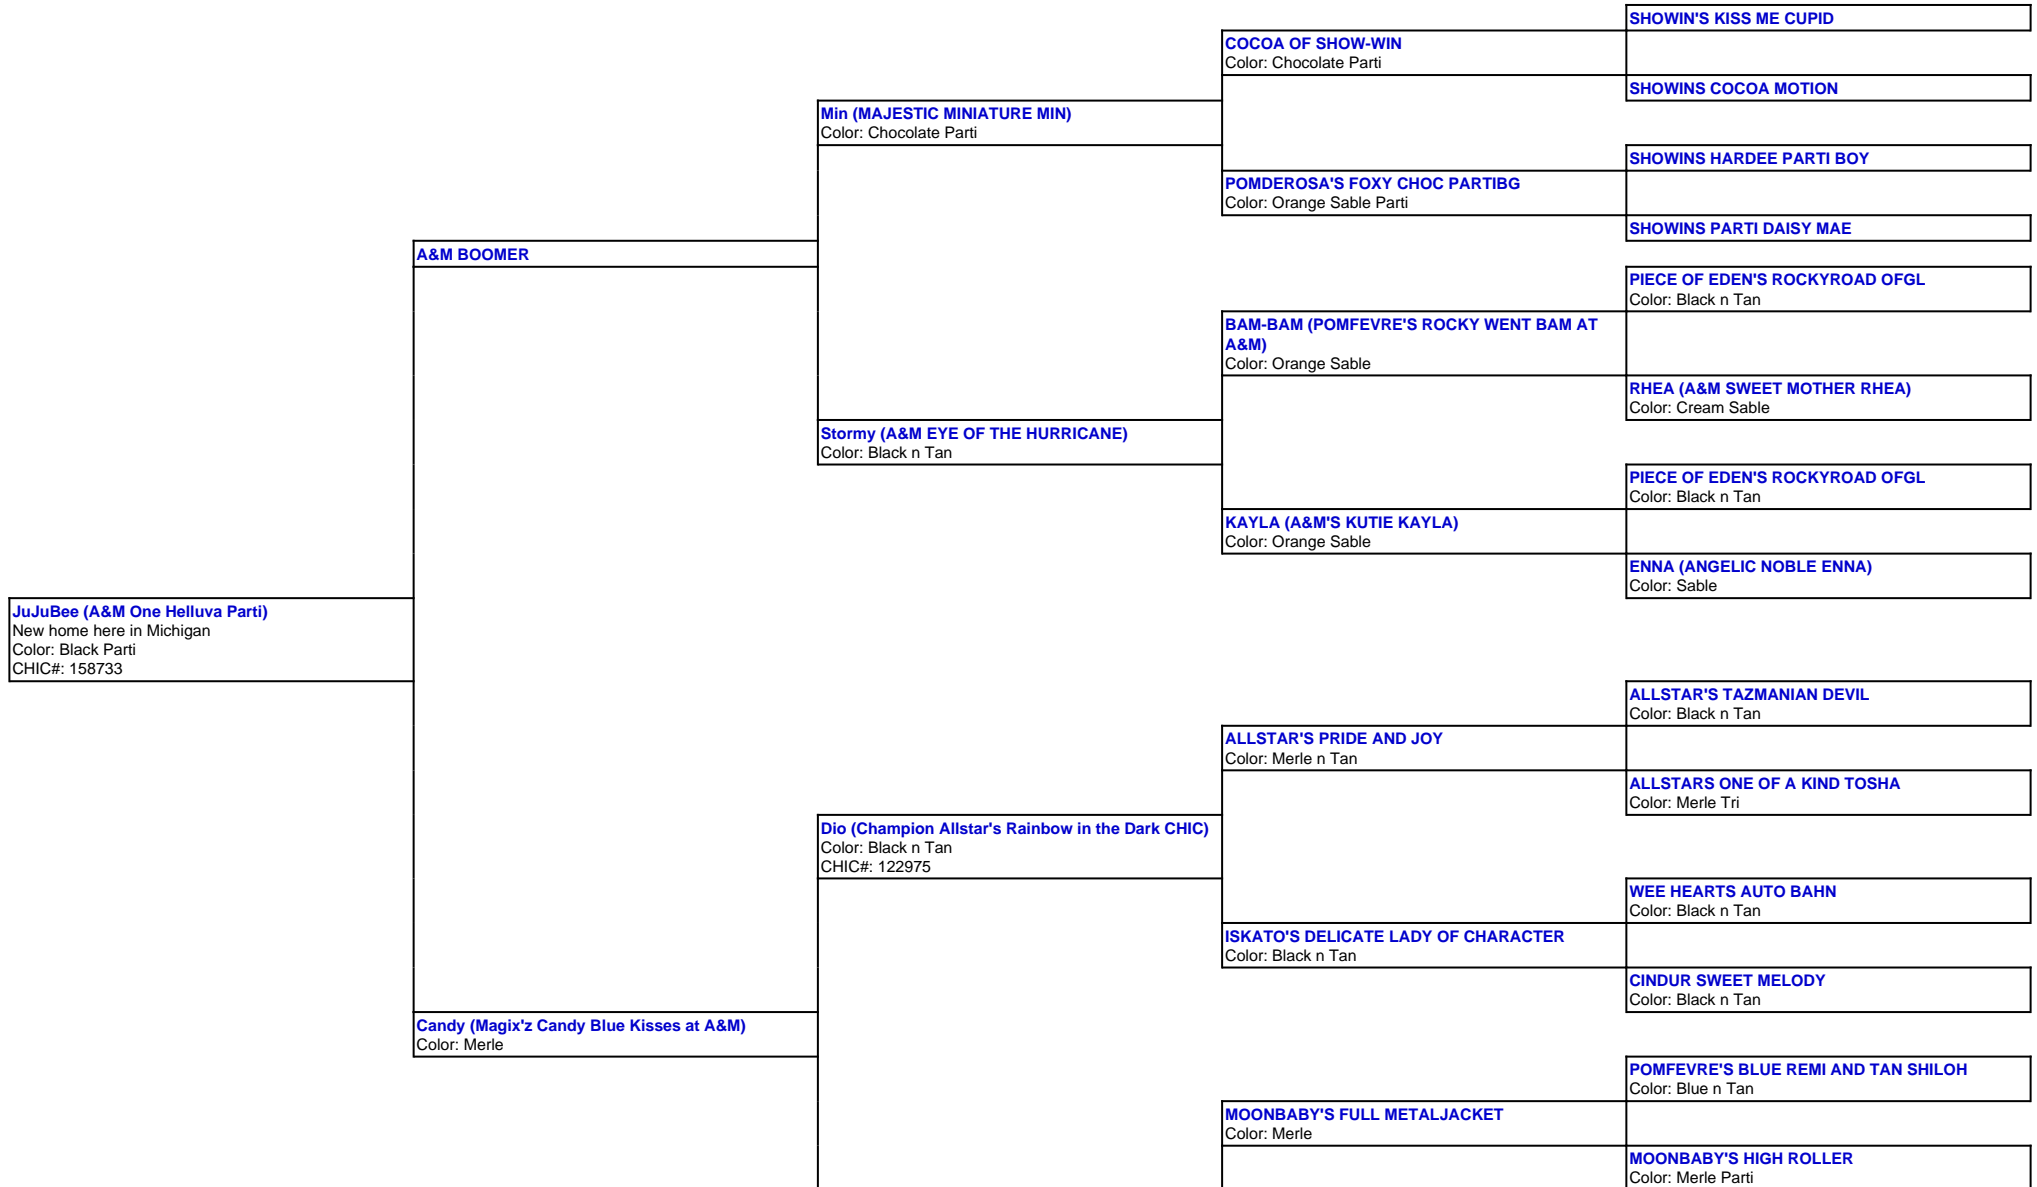

For a more detailed version of this pedigree:

<https://www.magixzpoms.com/profile/a-m-one-helluva-parti>

Pedigree For:  
JuJuBee (A&M One Helluva Parti)  
New home here in Michigan

**Cee-Jay (TipToe's Mystery at Magix'z)**  
Retired! Will see her in many pedigrees!  
Color: Merle Parti

**TIPTOE'S SPACE CASE CHASE**  
Color: Black Tri

**TIPTOE'S SHARP DRESSED MAN**  
Color: Black Tri

**MOONBABY'S EFFORTLESS STYLE**  
Color: Cream